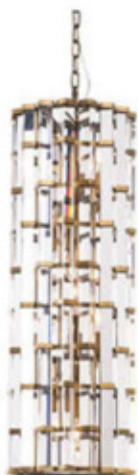

Model: SSL19005
Size: W30cm × H89cm
Finish: Plated Bronze
Lights: 4 x E14