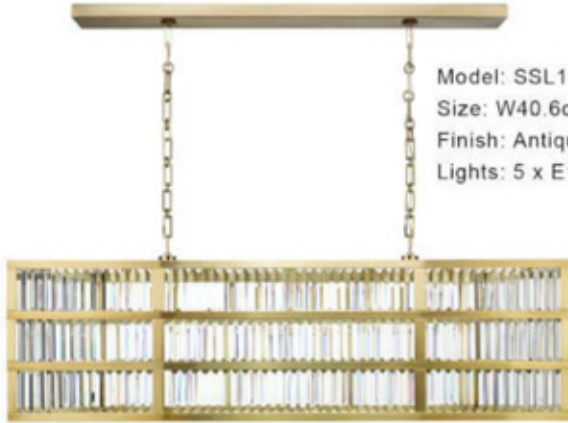

MODERN CHANDELIERS SERIES

Modern Chandeliers