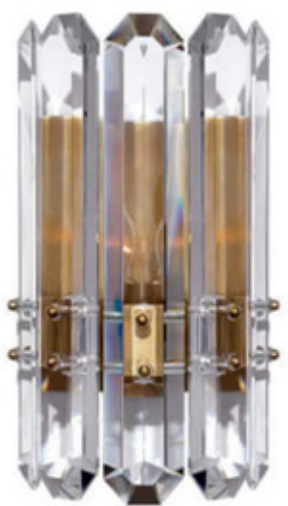

Model: SSL19071
Size: W17cm x L12cm x H30cm
Finish: Antique Brass
Lights: 1 x E14