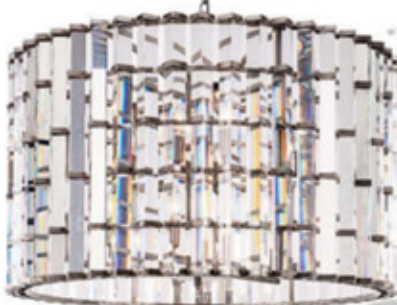

# MODERN CHANDELIERS SERIES

Modern Chandeliers

Model: SSL19001  
Size: W82cm × H65cm  
Finish: Plated Bronze  
Lights: 12 x E14

Model: SSL19002  
Size: W82cm × H65cm  
Finish: Natural  
Lights: 12 x E14

Model: SSL19003  
Size: W44cm × H32cm  
Finish: Plated Bronze  
Lights: 4 x E14