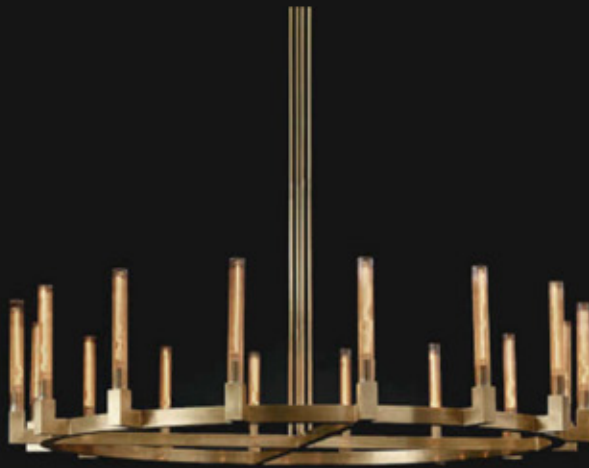

MODERN CHANDELIERS SERIES

Modern Chandeliers

Model: SSL19185
Size: W180cm x H43cm
Finish: Burnished Brass
Lights: 16 x E27