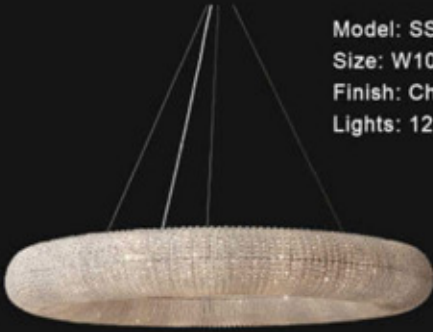

MODERN CHANDELIERS SERIES

Modern Chandeliers

Model: SSL19161
Size: W103cm × H16.5cm
Finish: Chrome
Lights: 12 x G9