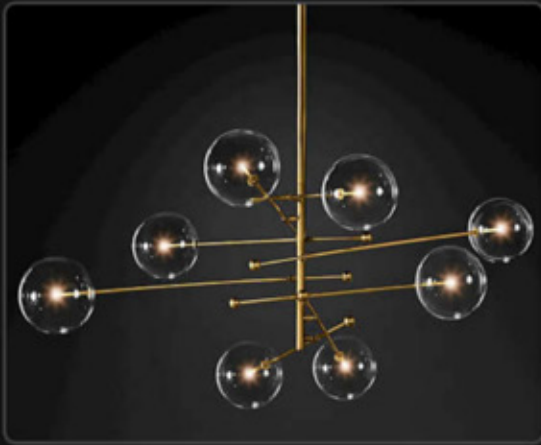

MODERN CHANDELIERS SERIES

Modern Chandeliers

Model: SH-003
Size: W199CM X L109CM X H113CM
Material: Brass/Glass
Lights: 8