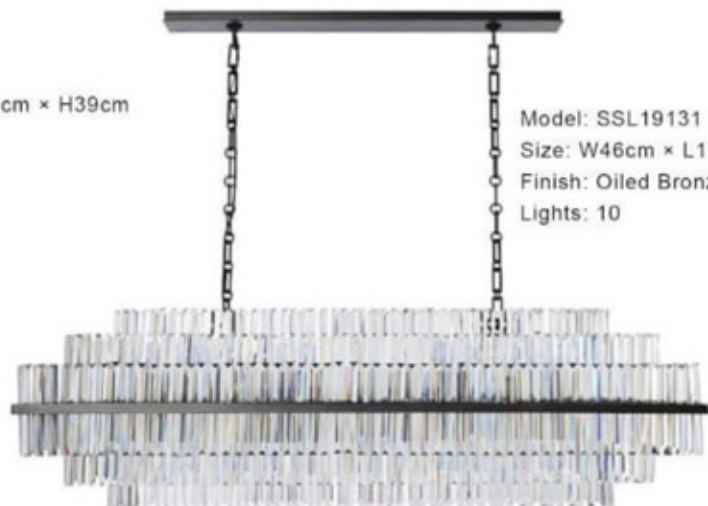

Model: SSL19123  
Size: W122cm × H39cm  
Finish: Polished Nickel  
Lights: 5

Model: SSL19128  
Size: W56.5cm × H39cm  
Finish: Oiled Bronze  
Lights: 5

Model: SSL19129  
Size: W122cm × H39cm  
Finish: Oiled Bronze  
Lights: 5

Model: SSL19124  
Size: W40.5cm x L81cm x H39cm  
Finish: Antique Brass  
Lights: 5

Model: SSL19126  
Size: W46cm x L132cm x H39cm  
Finish: Antique Brass  
Lights: 10

Model: SSL19125  
Size: W40.5cm x L81cm x H39cm  
Finish: Polished Nickel  
Lights: 5

Model: SSL19127  
Size: W46cm x L132cm x H39cm  
Finish: Polished Nickel  
Lights: 10

Model: SSL19130  
Size: W40.5cm x L81cm x H39cm  
Finish: Oiled Bronze  
Lights: 5

Model: SSL19131  
Size: W46cm x L132cm x H39cm  
Finish: Oiled Bronze  
Lights: 10