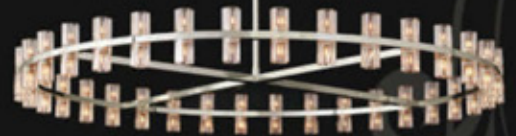

# MODERN CHANDELIERS SERIES

Modern Chandeliers

Model: SSL19169  
Size: W152cm x H15cm  
Finish: Polished Nickel  
Lights: 72\*G4

Model: SSL19168  
Size: W152cm x H15cm  
Finish: Burnished Brass  
Lights: 72\*G4