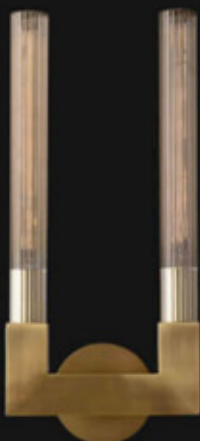

Model: SSL19187
Size: W21cm x L10cm x H46cm
Finish: Burnished Brass
Lights: 2 x E27