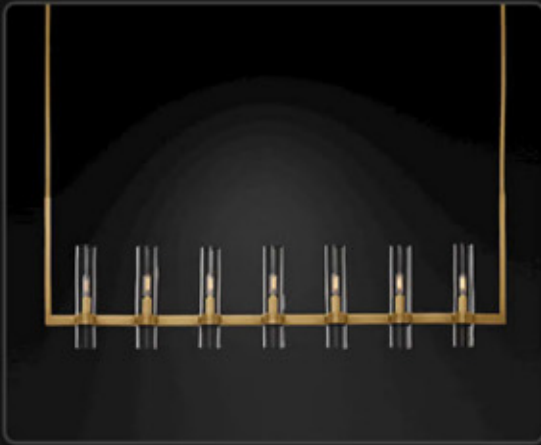

MODERN CHANDELIERS SERIES

Modern Chandeliers

Model: SD-004
Size: W152CM X H30CM
Material: Brass/Glass
Lights: 20