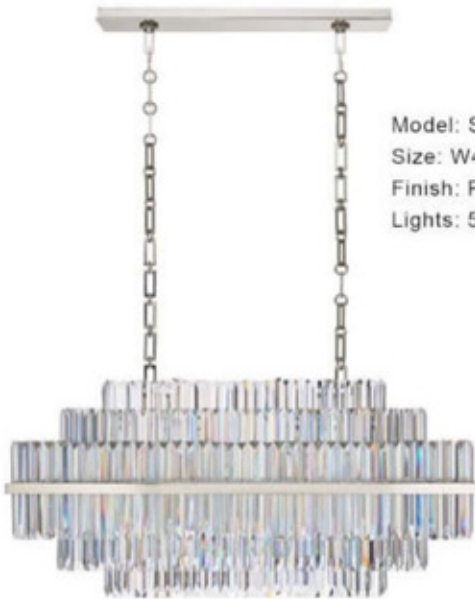

Model: SSL19123  
Size: W122cm × H39cm  
Finish: Polished Nickel  
Lights: 5

Model: SSL19128  
Size: W56.5cm × H39cm  
Finish: Oiled Bronze  
Lights: 5

Model: SSL19129  
Size: W122cm × H39cm  
Finish: Oiled Bronze  
Lights: 5

Model: SSL19124  
Size: W40.5cm x L81cm x H39cm  
Finish: Antique Brass  
Lights: 5

Model: SSL19126  
Size: W46cm x L132cm x H39cm  
Finish: Antique Brass  
Lights: 10

Model: SSL19125  
Size: W40.5cm x L81cm x H39cm  
Finish: Polished Nickel  
Lights: 5