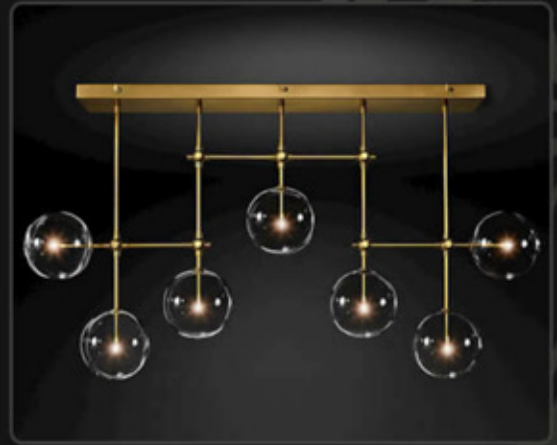

Model: SH-004
Size: W23CM X L150CM X H84CM
Material: Brass/Glass
Lights: 7