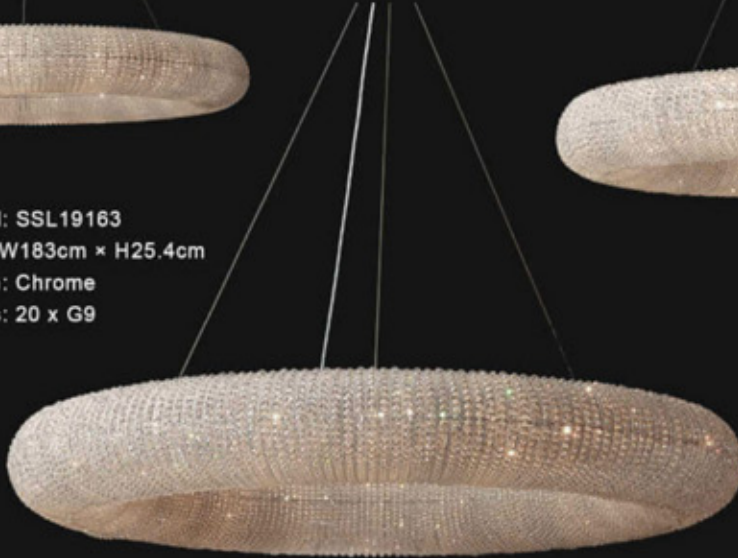

# MODERN CHANDELIERS SERIES

Modern Chandeliers

Model: SSL19161  
Size: W103cm × H16.5cm  
Finish: Chrome  
Lights: 12 x G9

Model: SSL19162  
Size: W150cm × H20cm  
Finish: Chrome  
Lights: 18 x G9

Model: SSL19163  
Size: W183cm × H25.4cm  
Finish: Chrome  
Lights: 20 x G9

Model: SSL19151  
Size: W104cm × H12.7cm  
Finish: Chrome  
Lights: 18 x G9

Model: SSL19152  
Size: W150cm × H16.5cm  
Finish: Chrome  
Lights: 24 x G9

Model: SSL19153  
Size: W180cm × H18cm  
Finish: Chrome  
Lights: 30 x G9