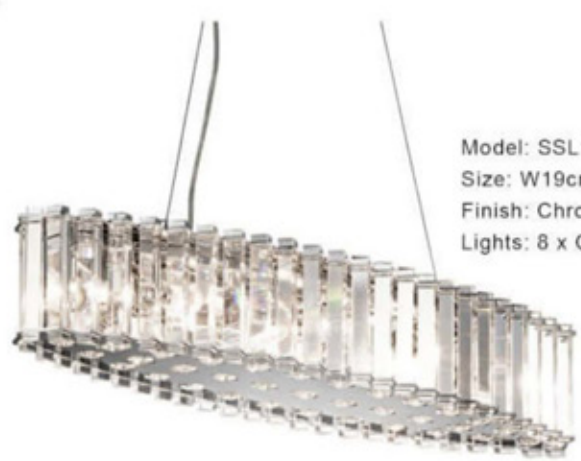

Model: SSL19017  
Size: W20cm x L102cm x H25cm  
Finish: Brass  
Lights: 6 x E14

Model: SSL19016  
Size: W20cm x L102cm x H25cm  
Finish: Antique Brass  
Lights: 6 x E14

Model: SSL19073  
Size: W44cm x H13cm  
Finish: Chrome  
Lights: 6 x G9

Model: SSL19072  
Size: W53cm x H13cm  
Finish: Chrome  
Lights: 8 x G9

Model: SSL19074  
Size: W19cm x L65.5cm x H13cm  
Finish: Chrome  
Lights: 8 x G9

Model: SSL19075  
Size: W30cm x L89.5cm x H13cm  
Finish: Chrome  
Lights: 12 x G9