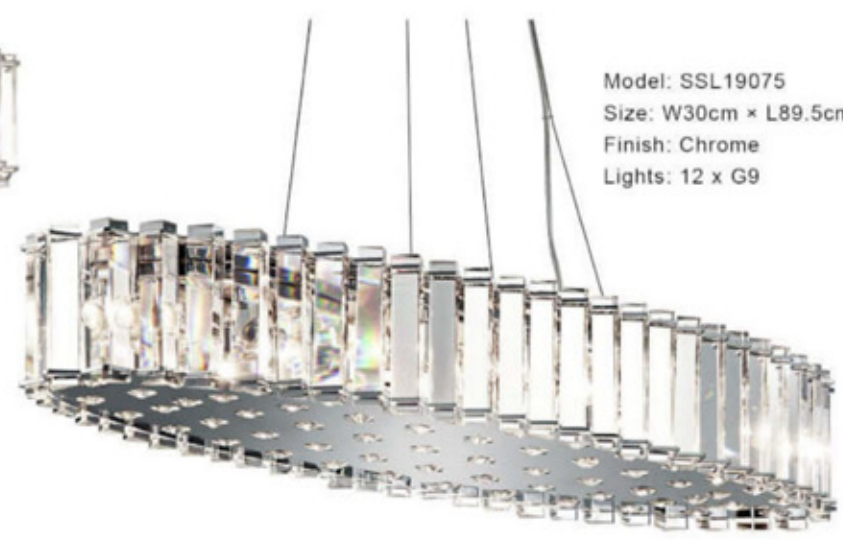

Model: SSL19017  
Size: W20cm x L102cm x H25cm  
Finish: Brass  
Lights: 6 x E14

Model: SSL19016  
Size: W20cm x L102cm x H25cm  
Finish: Antique Brass  
Lights: 6 x E14

Model: SSL19073  
Size: W44cm x H13cm  
Finish: Chrome  
Lights: 6 x G9

Model: SSL19072  
Size: W53cm x H13cm  
Finish: Chrome  
Lights: 8 x G9

Model: SSL19074  
Size: W19cm x L65.5cm x H13cm  
Finish: Chrome  
Lights: 8 x G9

Model: SSL19075  
Size: W30cm x L89.5cm x H13cm  
Finish: Chrome  
Lights: 12 x G9