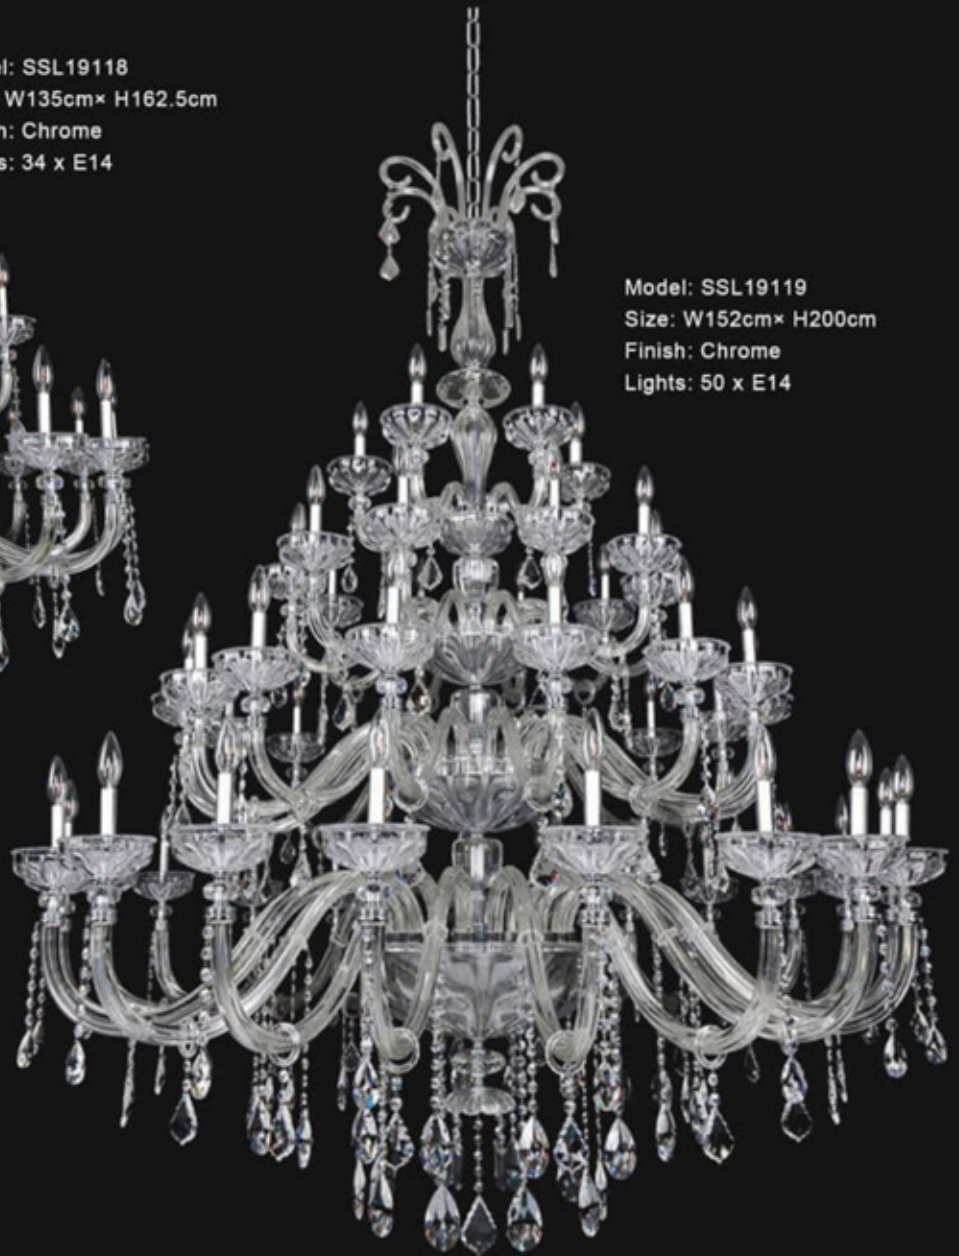

# MODERN CHANDELIERS SERIES

Modern Chandeliers

Model: SSL19113  
Size: W58cm × H76cm  
Finish: Chrome  
Lights: 6 x E14

Model: SSL19113  
Size: W71cm × H76cm  
Finish: Chrome  
Lights: 8 x E14

Model: SSL19116  
Size: W81cm × H102cm  
Finish: Chrome  
Lights: 15 x E14

Model: SSL19117  
Size: W99cm × H109cm  
Finish: Chrome  
Lights: 18 x E14

Model: SSL19110  
Size: W38cm × H43cm  
Finish: Chrome  
Lights: 2 x E14

Model: SSL19109  
Size: W12.7cm × H43cm  
Finish: Chrome  
Lights: 1 x E14

Model: SSL19118  
Size: W135cm× H162.5cm  
Finish: Chrome  
Lights: 34 x E14

Model: SSL19119  
Size: W152cm× H200cm  
Finish: Chrome  
Lights: 50 x E14

Model: SSL19112  
Size: W53cm × H35.5cm  
Finish: Chrome  
Lights: 5 x E14

Model: SSL19111  
Size: W48cm × H58cm  
Finish: Chrome  
Lights: 3 x E14

Model: SSL19234  
Size: W60cm x H66cm  
Finish: Golden  
Lights: 14 x E14

Model: SSL19233  
Size: W60cm x H66cm  
Finish: Chrome  
Lights: 14 x E14