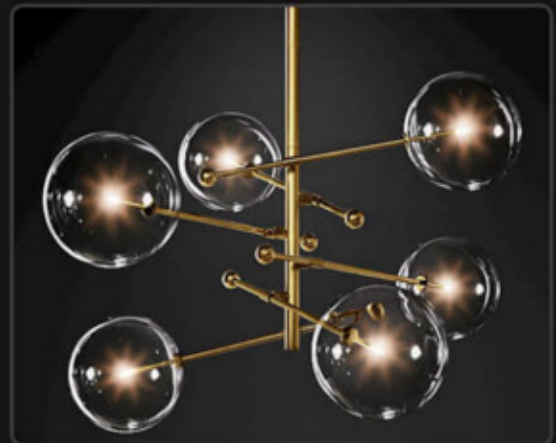

Model: SH-002
Size: W140CM X L100CM X H100CM
Material: Brass/Glass
Lights: 6