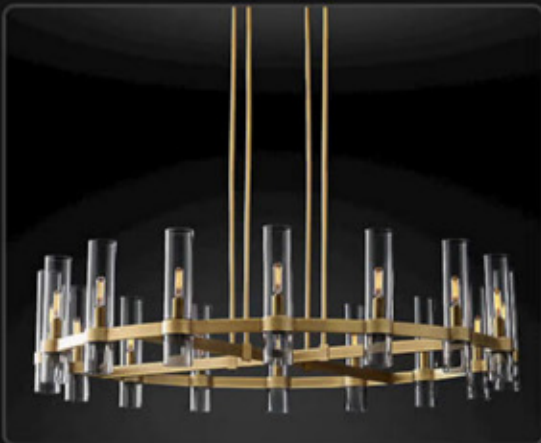

Model: SD-002
Size: W122CM X H30CM
Material: Brass/Glass
Lights: 16