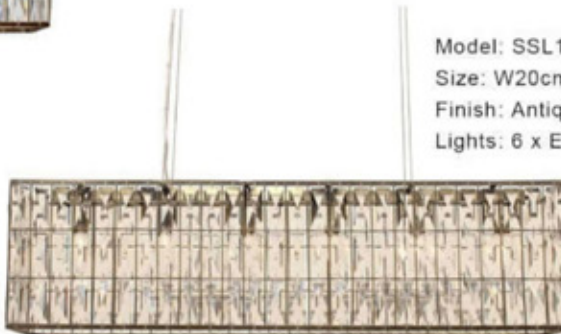

Model: SSL19016
Size: W20cm x L102cm x H25cm
Finish: Antique Brass
Lights: 6 x E14