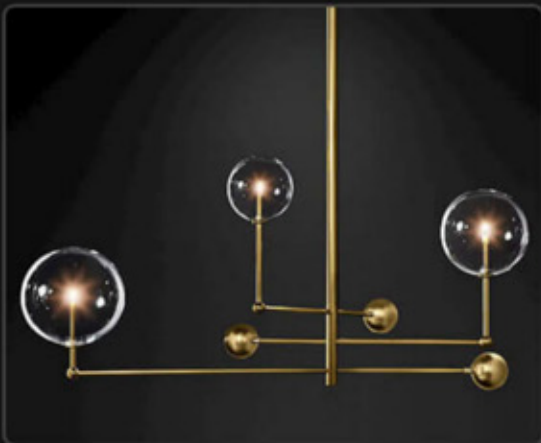

Model: SH-001
Size: W117CM X L89CM X H89CM
Material: Brass/Glass
Lights: 3