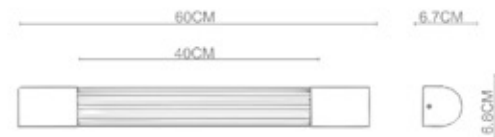

Bolt

Bolt
Wall Lamp-WL740005
LED 1x10W
Stainless Steel Polished
IP44