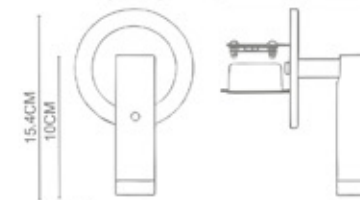

Lafite
Recessed+Knuckle Joint Wall Lamp
WL-44003
LED 1x3W
-Stainless Steel Polished+
Polished Chrome
-Matte Nicke
Ø5.5CM Hole on the wall