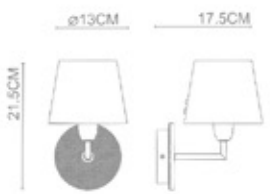

Castle
Wall Lamp-102001
G9 1x20W
Polished Chrome+
Stainless Steel Polished
+Opal Glass
IP44