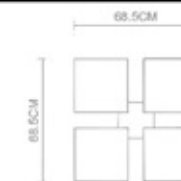

Tier

Tier
Square 4 Semi Flush
CL-62001
LED 4x8W
Stainless Steel Polished