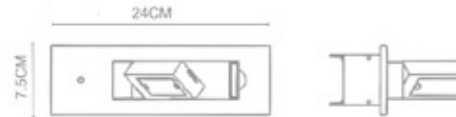

Cannon
Recessed Wall Lamp+Switch
WL-41005
LED 1x3W
Stainless Steel Polished
20CMx5.7CM Hole on the wall