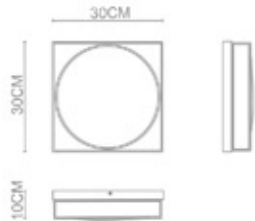

Quartz
Round Glass
72004
LED 1x16W
Stainless Steel Polished+Opal Glass
IP44