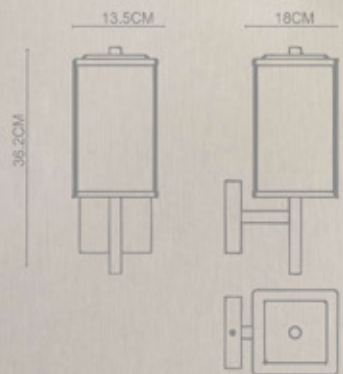

Arbor

Arbor
Square Wall Lamp
WL-106003
E27 1x40W
Textured Black
IP44