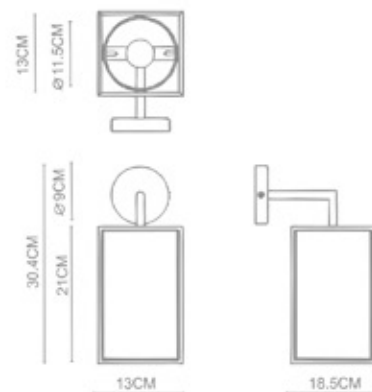

Embrace
 Wide Wall Lamp
 WL-32004
 E27 1x40W
 Stainless Steel Polished

Look

Look
Pendant
PD-33001
E27 1x40W
Stainless Steel Polished

Snow

Snow
Oval shade Wall Lamp
WL-34001
LED 1x6W
Stainless Steel Polished