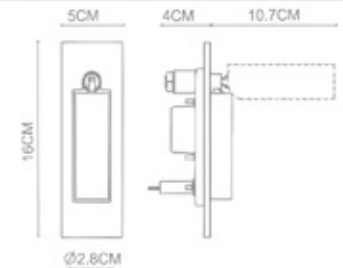

Syphon

Syphon
 Round Recessed Wall Lamp+
 Switch+USB
 WL-40006
 LED 1x3W+USB OUTPUT: 5V=1A
 -Stainless Steel Polished
 +Polished Chrome
 -Black
 -Bronze+Antique Brass
 5.7CMx20CM Hole on the wall

Syphon

Syphon
 Square Recessed Wall Lamp+
 Switch+USB
 WL-40007
 LED 1x3W+USB OUTPUT: 5V=1A
 -Stainless Steel Polished
 +Polished Chrome
 -Black
 -Bronze+Antique Brass
 5.7CMx20CM Hole on the wall

3.8CMx11.4CM Hole On The Wall