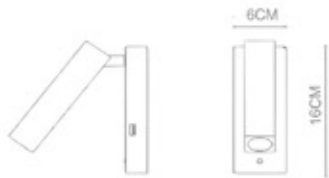

Syphon
Round Recessed Wall Lamp
WL-40018
LED 1x3W
Stainless Steel Polished+
Polished Chrome
5.7CMx16CM Hole on the wall