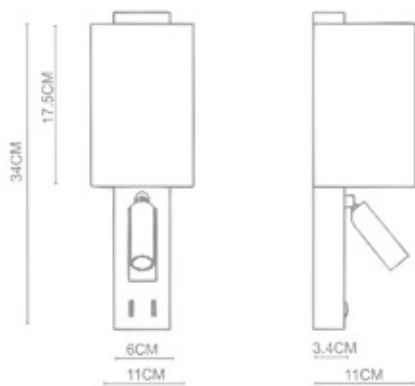

Barton
Wall Lamp-Right
WL-38002
E27 1x40W+3W LED
+OUTPUT: 5V 1A
Stainless Steel Polished

Syphon

Syphon
Mobile Support Wall Lamp-Both
WL-40001
LED 2x3W
+USB OUTPUT: 5V=1A
White/Black

Union

Union
Wall Lamp
WL-39001
E27 1x40W+1W LED
Stainless Steel Polished
Polished Chrome