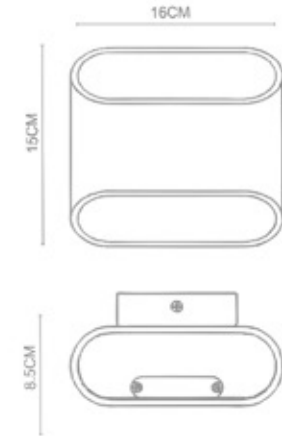

Abstract
Elliptic Wall Lamp
WL-68003
LED 2x3W
White/Black+Silver/Whine+Gold