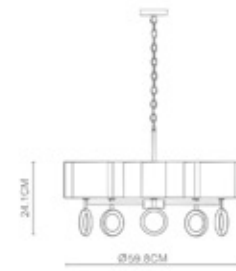

Drift
Pendant-PD5008
E14 5x40W
Polished Chrome+
Stainless Steel Polished