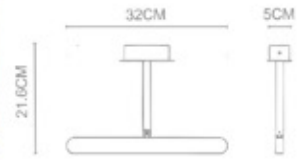

Lucid
Picture Lamp
PL-58003
LED 6W
Stainless Steel Polished

Scan

Element

Element
Picture Lamp
PL-60001
LED 6W
Stainless Steel Polished

Scan

Picture Lamp
PL-59001
LED 3x1W
Stainless Steel Polished

Scan

Square Picture Lamp
PL-59002
LED 4.8W
Stainless Steel Polished