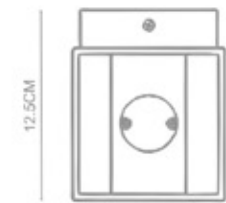

Clear
Square Wall Lamp
WL-67004
LED 2x3W
Black/White/Black+
Silver/Whine+Gold