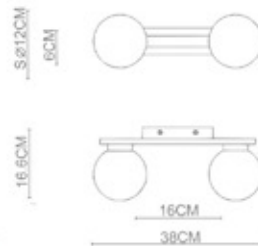

Gem
Arm Wall Lamp
Wall Lamp-WL73003
LED 1x6W
Stainless Steel Polished
+Opal Glass
Matte Nicke+Opal Glass
IP44