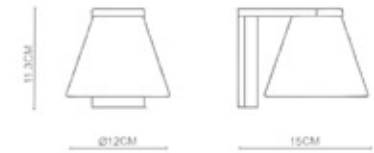

Spin
Wall Lamp-Left
WL-86002-L
E14 1x25W
Stainless Steel Polished
+Opal Glass
IP44

Spin
Wall Lamp-Right
WL-86002-R
E14 1x25W
Stainless Steel Polished
+Opal Glass
IP44

Contour

Contour

Grandeur

Grandeur
Wall Lamp-WL89001
G9 1x20W
Stainless Steel Polished
+Opal Glass
IP44