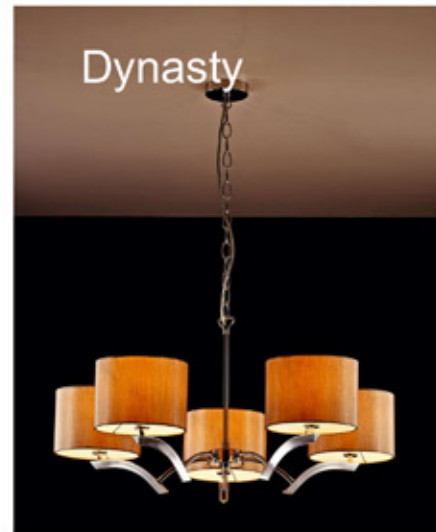

Blend-LED
Wall Lamp
WL-10002
E14 1x40W+1x1W LED
Stainless Steel Polished

Blend
2 Bar Pendant
PD-10003
E27 2x40W
Stainless Steel Polished

Blend
3 Bar Pendant
PD-10004
E27 3x40W
Stainless Steel Polished

Blend
Floor Lamp-FL10006
E27 1x60W
Stainless Steel Polished