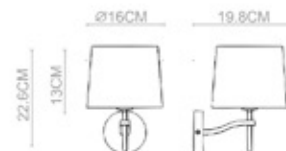

Enamel
Wall Lamp
WL-9006
E14 1x40W
Stainless Steel Polished