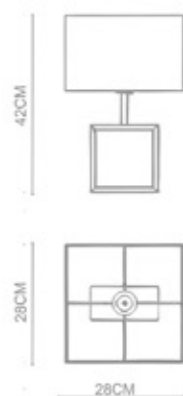

Compose

Compose
Square Small Table Lamp
TL-18001
E27 1x60W
Stainless Steel Polished