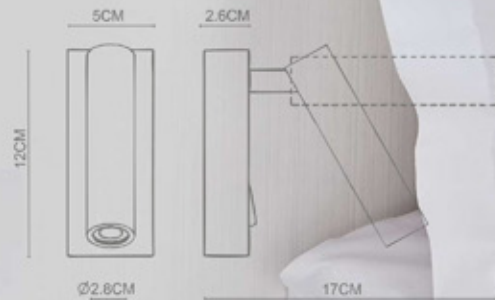

Syphon

Syphon
Round Wall Lamp
WL-40011
LED 1x2W
-Stainless Steel Polished+
Polished Chrome
-White
-Black