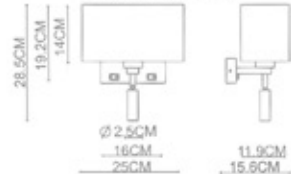

Byne
Knuckle Joint+Column Wall Lamp
WL-37003
E27 1x40W+1W LED
Stainless Steel Polished+
Polished Chrome