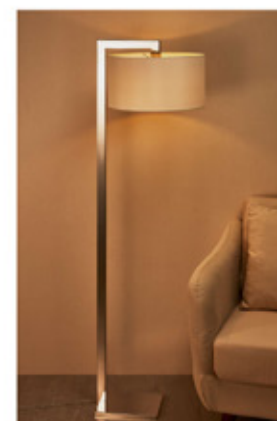

Shield
Table Lamp-TL2001
E27 1x60W
Stainless Steel Polished