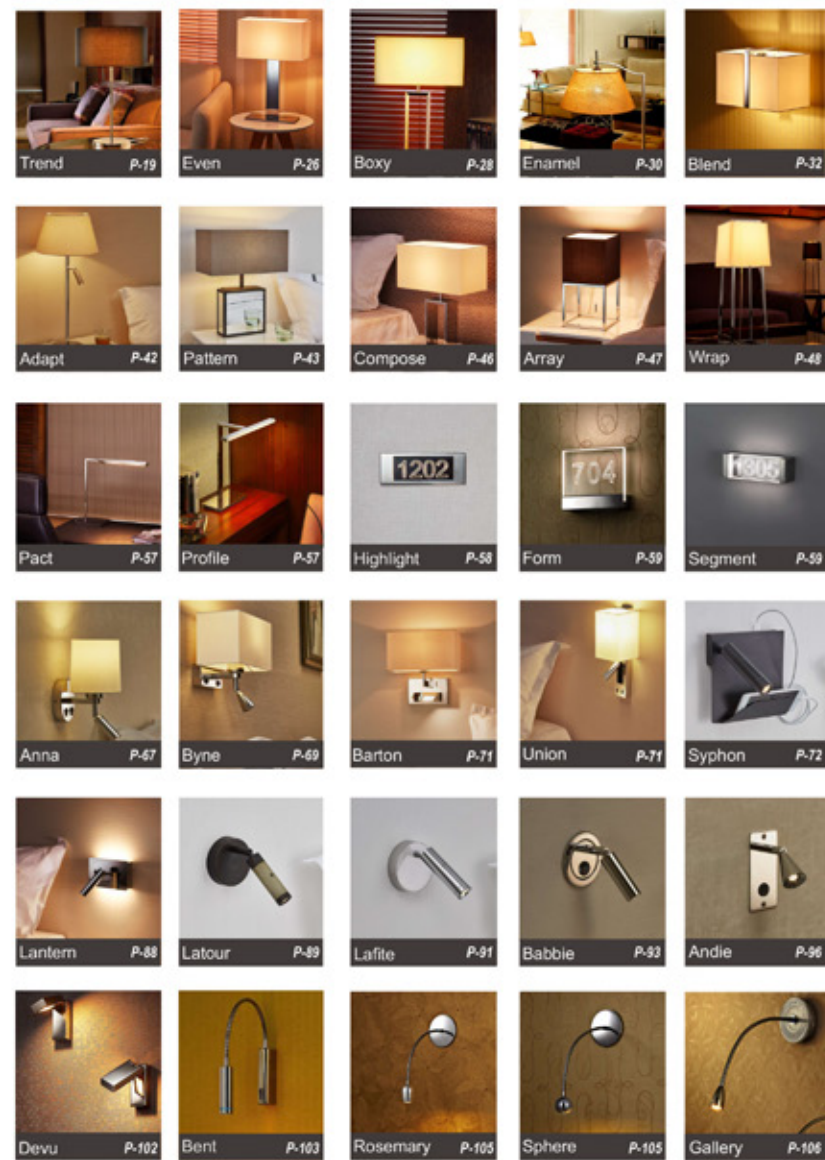

RKLITE

Since 1961

Indoor / Outdoor & Decorative

INTERIOR LIGHTING

INTERIOR LIGHTING

INTERIOR LIGHTING

BATHROOM LIGHTING

INTERIOR LIGHTING