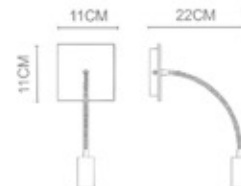

Concept
Square Recessed Wall Lamp
WL-57003
LED 1x3W
Polished Chrome+
Stainless Steel Polished