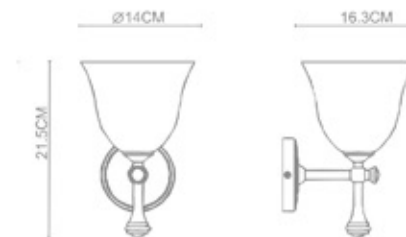

Manion
Long Glass Wall Lamp
WL-91001
G9 1x20W
Polished Chrome
+Opal Glass
IP44

Venezia

Venezia
Long Glass Wall Lamp-WL92001
G9 1x20W
Stainless Steel Polished
+Opal Glass
IP44

Manion
Wall Lamp-WL91002
G9 1x20W
Polished Chrome
+Opal Glass
IP44