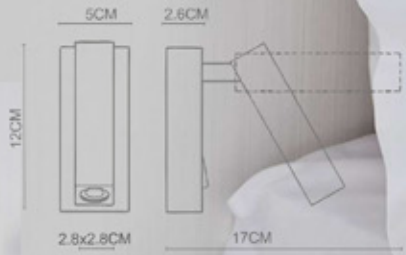

Syphon
 28 Mini Round Recessed Wall Lamp (MDC Switch)
 WL-40008
 LED 1x2W
 -Stainless Steel Polished+Polished Chrome
 -White
 -Bronze+Antique Brass

Syphon

Syphon

Syphon
 28 Mini Square Recessed Wall Lamp (MDC Switch)
 WL-40009
 LED 1x2W
 -Stainless Steel Polished+Polished Chrome
 -White
 -Bronze+Antique Brass