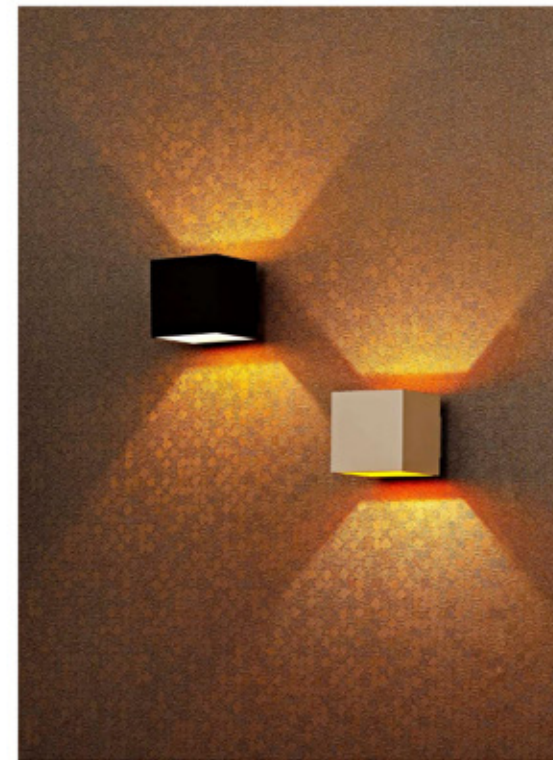

Clear
Round Wall Lamp
WL-67001
LED 2x3W
Black/White/Black+
Silver/Whine+Gold

Clear
Square Wall Lamp
WL-67003
LED 2x3W
Black/White/Black+
Silver/Whine+Gold

Clear

Clear
Round Wall Lamp
WL-67002
LED 2x3W
Black/White/Black+
Silver/Whine+Gold