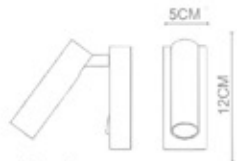

Syphon
Round Big Wall Lamp+USB
WL-40015
LED 1x3W LED+OUTPUT:5V 1A
Stainless Steel Polished+
Polished Chrome