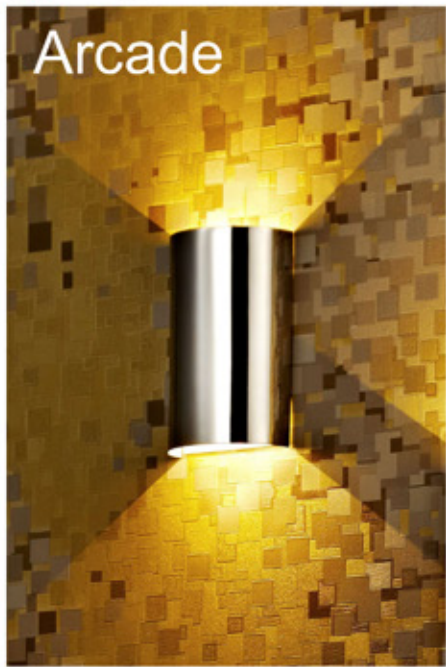

Arcade
LED Round Wall Lamp
WL-69001
LED 2x3W
Stainless Steel Polished