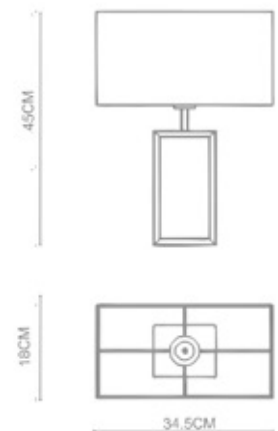

Compose
Oblong Small Table Lamp
TL-18004
E27 1x60W
Stainless Steel Polished