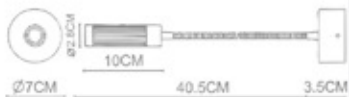

Latour
Bulge+Hose Wall Lamp
WL-43002
LED 1x3W
-Stainless Steel Polished+
Polished Chrome
-Bronze+Antique Brass