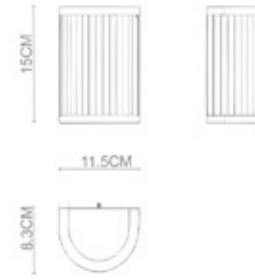

Parky
Horseshoe Wall Lamp
Wall Light-WL1010
LED 1x5W
Stainless Steel Polished + Clear Glass