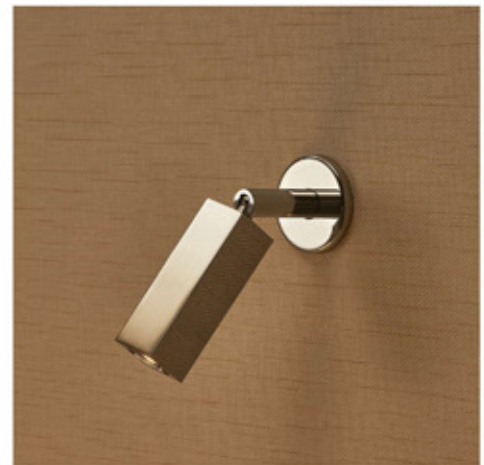

Andie
 Big Recessed Round
 +Hose Wall Lamp
 WL-46008
 LED 1W
 Stainless Steel Polished+
 Polished Chrome
 Ø7CM Hole on the wall

Andie
 Big Recessed Round
 +Knuckle Joint Wall Lamp
 WL-46009
 LED 1W
 Stainless Steel Polished+
 Polished Chrome
 Ø7CM Hole on the wall

Snake

Snake
Square+Hose Wall Lamp
WL-47001
LED 1W
Stainless Steel Polished+
Polished Chrome

Snake

Snake
Mini Hose Wall Lamp
WL-47002
LED Import: 350mA-1W
Stainless Steel Polished
+Polished Chrome
No LED Drives
Ø1.6CM Hole on the wall