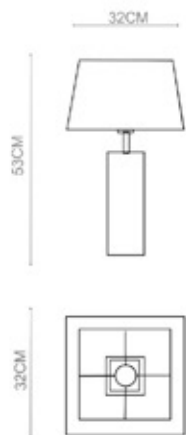

Ideal

Ideal
Round Table Lamp
TL-21001
E27 1x60W
Stainless Steel Polished

Massive

Massive
Round Big Table Lamp
TL-22001
E27 1x60W
Stainless Steel Polished

Ideal
Square Table Lamp
TL-21002
E27 1x60W
Stainless Steel Polished