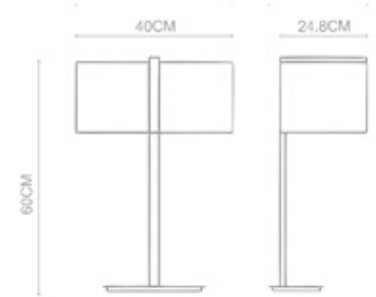

Blend
Table Lamp-TL10005
E27 1x60W
Stainless Steel Polished