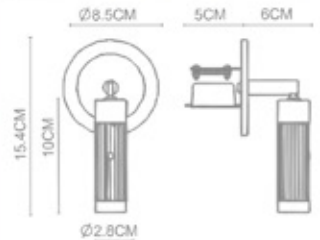

Latour
Recessed+Knuckle Joint Wall Lamp
WL-43003
LED 1x3W
-Stainless Steel Polished+
Polished Chrome
-Bronze+Antique Brass
Ø5.5CM hole on the wall