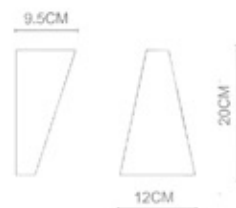

Pine

Pine
Wall Lamp
WL-70001
LED 2x3W
White/Black

Pine

Pine
Wall Lamp
WL-70001
LED 2x3W
White/Black

Venus

Venus
 Knuckle Joint Round Mirror Lighting
 Mirror Lighting-ML-71002
 LED 6W x3 Magnification
 Stainless Steel Polished+
 Polished Chrome