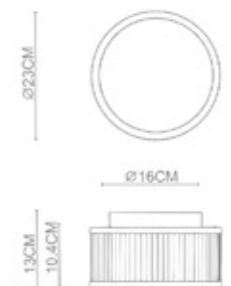

Parky
Round Ceiling
Pendant-PD1006
LED 1x12W
Stainless Steel Polished+Clear Glass