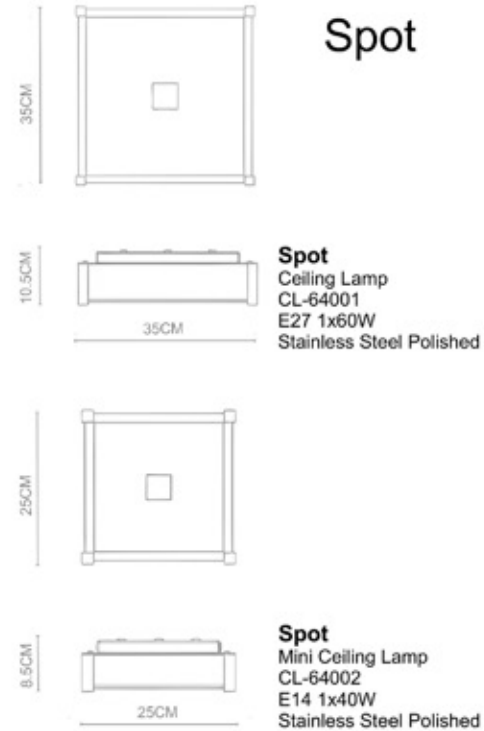

Tier

Tier
Square 4 Semi Flush
CL-62001
LED 4x8W
Stainless Steel Polished

Tier
Square Ceiling
CL-62002
LED 1x14W
White

Tier

Tulle

Surfer

Surfer
Round Wall Lamp
WL-65001
LED 1x3W
Stainless Steel Polished

Slice