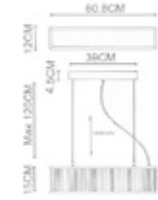

Parky

Parky 1000

Body Material: Stainless Steel
Shade: Glass Rods
Lamp Type: LED(3000K)
Wattage: LED 1xMax. 14W
IP Rating: IP 20
Class: Class I
Switched: N/A
Dimensions: W:40xD:40xH:133(CM)
Certification: CE

Lamp Body Finish:
Stainless Steel Polished

Shade Finish:
Clear

Parky

Parky
Horizontal Racetrack Pendant
Pendant-PD1001
LED 1X10W
Stainless Steel Polished+Clear Glass

Parky
Horizontal Racetrack Pendant
Pendant-PD1002
LED 1X10W
Stainless Steel Polished+Clear Glass

Parky
Horizontal Racetrack Pendant
Pendant-PD1003
LED 1X10W
Stainless Steel Polished+Clear Glass