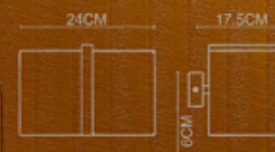

Blend

Blend
Wall Lamp-WL10001
E14 1x40W
Stainless Steel Polished