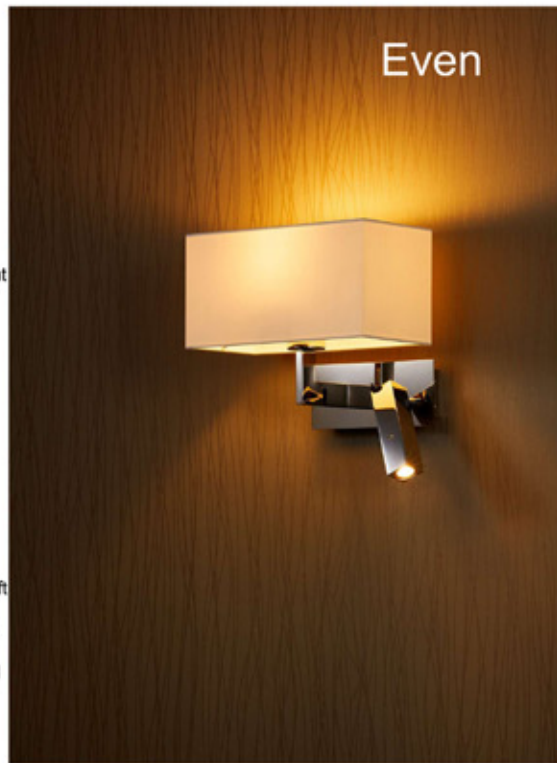

Even
3 Bar Pendant
PD-7005
E27 3x40W
Polished Chrome+
Stainless Steel Polished

Even

Even-LED
Wall Lamp
WL-7007
E27 1x40W+1x1W LED
Polished Chrome+
Stainless Steel Polished

Even
Wall Lamp
WL-7008
E27 1x40W
Stainless Steel Polished

Even
Wall Lamp+USB
WL-7009
E27 1x40W+
OUTPUT: 5V/1A
Stainless Steel Polished

Even
4 Pendant
PD-7006
E27 4x40W
Polished Chrome+
Stainless Steel Polished

Even-LED
Quadrate Wall Lamp-Right
WL-7010
E27 1x40W+1x3W LED
Polished Chrome+
Stainless Steel Polished