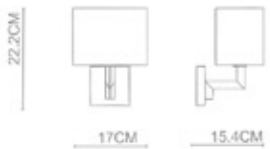

Puzzle
Wall Lamp-100001
G9 1x20W
Stainless Steel Polished
+Opal Glass
IP44