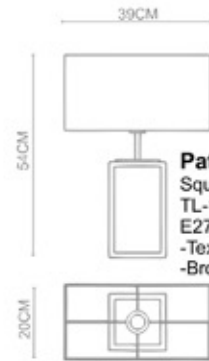

Pattern
Square Big Table Lamp
TL-17003
E27 1x60W
-Textured Black+Mirror
-Bronze+Mirror