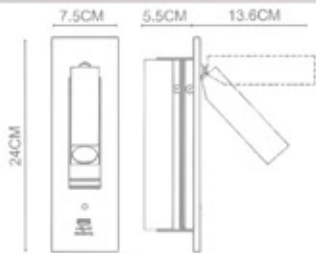

Syphon

Syphon
 Round Recessed Wall Lamp+
 Switch+USB
 WL-40006
 LED 1x3W+USB OUTPUT: 5V=1A
 -Stainless Steel Polished
 +Polished Chrome
 -Black
 -Bronze+Antique Brass
 5.7CMx20CM Hole on the wall

Syphon