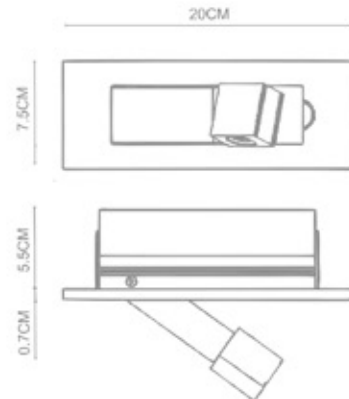

Cannon
Recessed Wall Lamp (MDC Switch)
WL-41002
LED 1W
Stainless Steel Polished+
Polished Chrome
16CMx5.7CM Hole on the wall