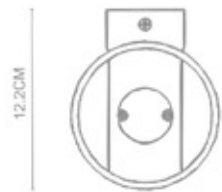

Slice
LED Wall Lamp
WL-66001
LED 2x3W
White+Gold/Black
+Silver/White

Surfer
Wall Lamp
WL-65002
LED 1x3W
Stainless Steel Polished

Slice
Slice Mini LED Wall Lamp
WL-66002
LED 2x3W
White+Gold/Black
+Silver/White