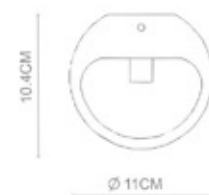

Guard

Guard
 Wall Lamp
 WL-107002
 E27 1x60W
 Stainless Steel Polished/
 Textured Black
 IP44

POP-1

POP-1
Plaster Wall Lamp
WL-108001
2G11 1x24W
White

POP-2

POP-2
Plaster Wall Lamp
WL-109001
G9 1x20W
White