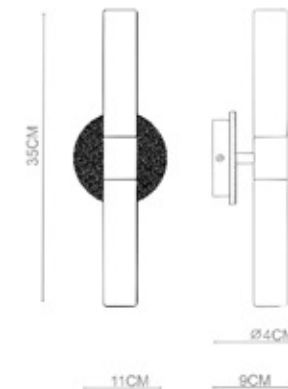

Venezia
Wall Lamp-WL92002
G9 1x20W
Stainless Steel Polished
+Opal Glass
IP44

Popular

Popular
Wall Lamp-WL93001
2G11 1x24W
Stainless Steel Polished
+Opal Glass
IP44

Color

Color
Wall Lamp-94001
G9 2x20W
Stainless Steel Polished
+Opal Glass
IP44