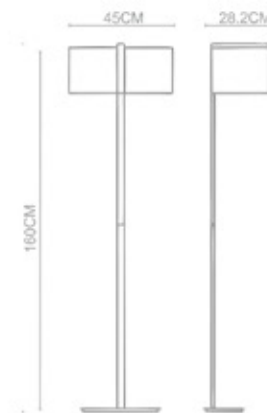

Blend
Floor Lamp-FL10006
E27 1x60W
Stainless Steel Polished