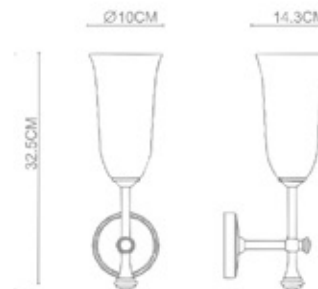

Prestige
Wall Lamp-WL90001
E14 1x40W
Stainless Steel Polished
+Opal Glass
IP44

Venezia

Venezia
Long Glass Wall Lamp-WL92001
G9 1x20W
Stainless Steel Polished
+Opal Glass
IP44