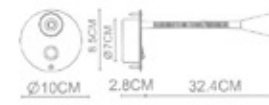

Andie
Recessed Round
+Hose Wall Lamp
WL-46001
LED 1W
Stainless Steel Polished+
Polished Chrome
Ø5CM Hole on the lamp

Andie
Recessed Round
+Knuckle Joint Wall Lamp
WL-46002
LED 1W
Stainless Steel Polished+
Polished Chrome
Ø5CM Hole on the lamp

Andie
Recessed+Hose Wall Lamp
WL-46003
LED 1W
Stainless Steel Polished+
Polished Chrome

Andie
Mini Knuckle Joint Wall Lamp
WL-46004
LED Import: 350mA- 1W
Stainless Steel Polished+
Polished Chrome
No LED Drives
Ø1.6CM Hole on the wall

Andie
Mini Hose Wall Lamp
WL-46005
LED Import: 350mA- 1W
Stainless Steel Polished+
Polished Chrome
No LED Drives
Ø1.6CM Hole on the wall

Andie
Recessed Rectangular
+Knuckle Joint Wall Lamp
WL-46006
LED 1W
Stainless Steel Polished+
Polished Chrome
3.6CMx9.5CM Hole on the wall

Andie
Recessed Rectangular
+Hose Wall Lamp
WL-46007
LED 1W
Stainless Steel Polished+
Polished Chrome
3.6CMx9.5CM Hole on the wall

Andie
Big Recessed Round
+Hose Wall Lamp
WL-46008
LED 1W
Stainless Steel Polished+
Polished Chrome
Ø7CM Hole on the wall

Andie
Big Recessed Round
+Knuckle Joint Wall Lamp
WL-46009
LED 1W
Stainless Steel Polished+
Polished Chrome
Ø7CM Hole on the wall