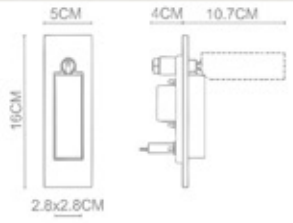

Syphon

Syphon
28 Mini Square Recessed Wall Lamp (MDC Switch)
WL-40009
LED 1x2W
-Stainless Steel Polished+Polished Chrome
-White
-Bronze+Antique Brass