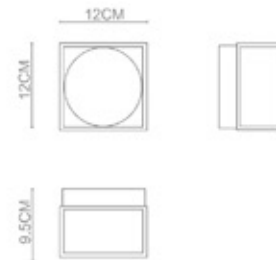

Venus

Venus
Knuckle Joint Round Mirror Lighting
Mirror Lighting-ML-68002
LED 6W x3 Magnification
Stainless Steel Polished+
Polished Chrome

Venus
Short Round Mirror Lighting
Mirror Lighting-ML-68003
LED 6W x3 Magnification
Stainless Steel Polished
IP44

Quartz

Quartz
Square Glass
Wall Lamp-WL72001
LED 1x6W
Stainless Steel Polished+Opal Glass
IP44

Quartz
Round Glass
Wall Lamp-WL72002
LED 1x6W
Stainless Steel Polished+Opal Glass
IP44