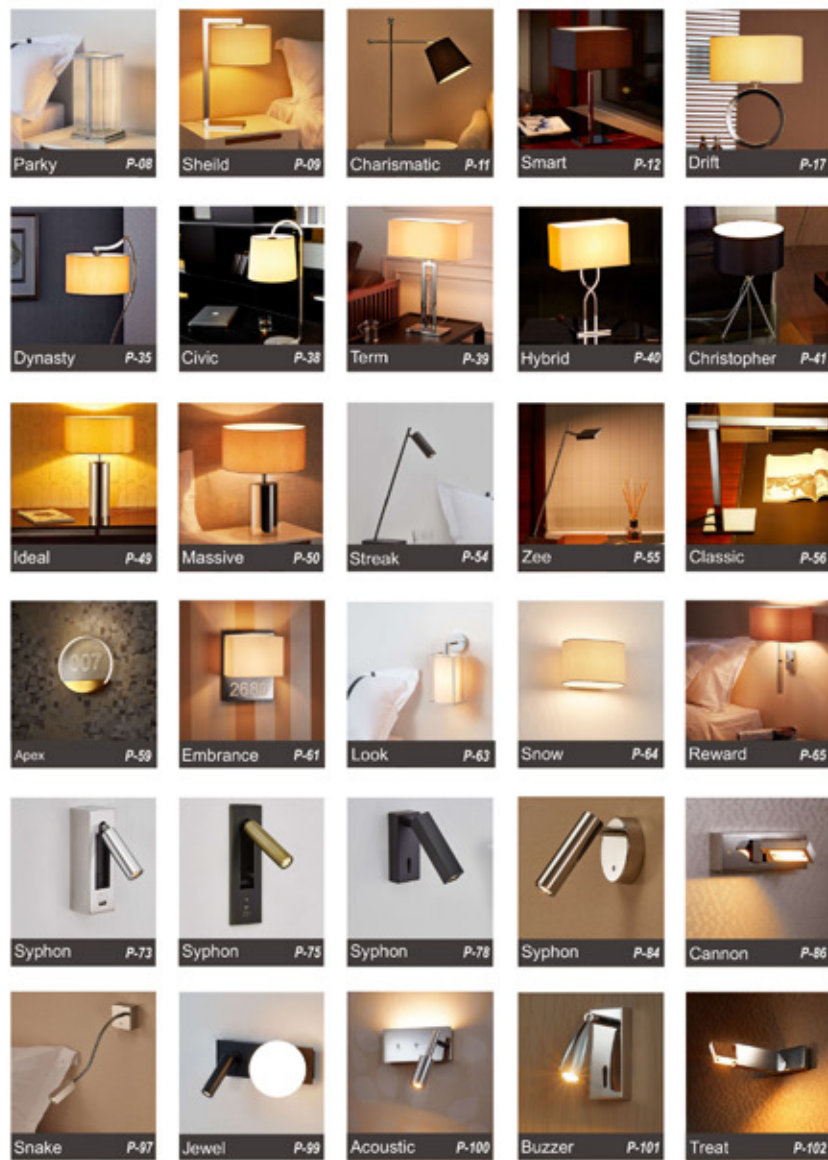

RKLITE

Since 1961

Indoor / Outdoor & Decorative

INTERIOR LIGHTING

INTERIOR LIGHTING

INTERIOR LIGHTING

BATHROOM LIGHTING

INTERIOR LIGHTING