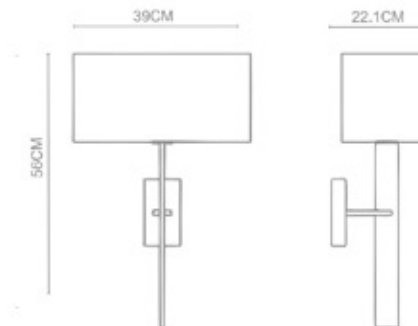

Look
Wall Lamp
WL-33002
E27 1x40W
Stainless Steel Polished

Snow
Oblong shade Wall Lamp
WL-34002
LED 1x6W
Stainless Steel Polished

Reward

Reward

Reward
 Big Wall Lamp
 WL-35002
 E27 1x40W
 Stainless Steel Polished