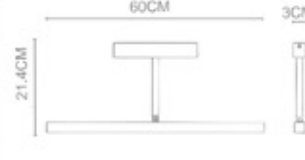

Scan

Square Picture Lamp
PL-59003
LED 6W
Stainless Steel Polished

Element
Picture Lamp
PL-60002
LED 4.8W
Stainless Steel Polished