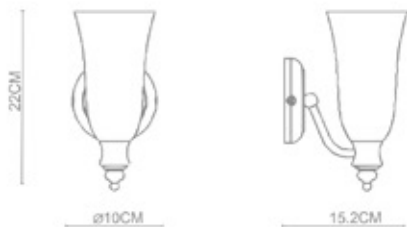

Contour
Wall Lamp-WL87003
E14 1x25W
Stainless Steel Polished
+Opal Glass
IP44

Slide

Prestige
Wall Lamp-WL90001
E14 1x40W
Stainless Steel Polished
+Opal Glass
IP44

Prestige

Slide
Wall Lamp-Left-WL88002
E14 1x25W
Stainless Steel Polished
+Opal Glass
IP44