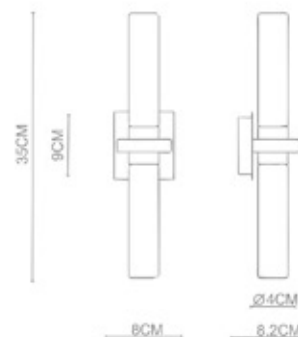

Venezia
Wall Lamp-WL92002
G9 1x20W
Stainless Steel Polished
+Opal Glass
IP44

Popular

Popular
Wall Lamp-WL93001
2G11 1x24W
Stainless Steel Polished
+Opal Glass
IP44

Color

Color
Wall Lamp-94001
G9 2x20W
Stainless Steel Polished
+Opal Glass
IP44