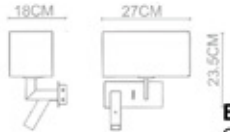

Even-LED
Quadrate Wall Lamp-Right
WL-7010
E27 1x40W+1x3W LED
Polished Chrome+
Stainless Steel Polished