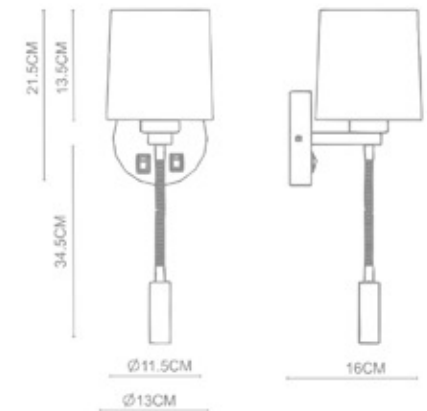

Anna
Hose+Cone Wall Lamp
WL-36004
E27 1x40W+1W LED
Stainless Steel Polished+
Polished Chrome