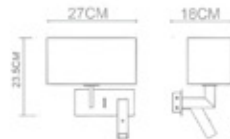

Even-LED
Quadrate Wall Lamp-Left
WL-7011
E27 1x40W+1x3W LED
Polished Chrome+
Stainless Steel Polished