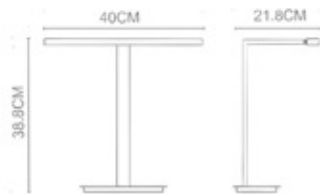

Profile

Profile
Table Lamp-TL27001
LED 4.8W
Stainless Steel Polished