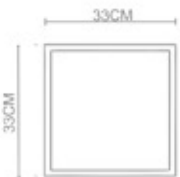

Aluna

Castle

Olympia

Olympia
 Wall Lamp-WL104001
 G9 1x20W
 Stainless Steel Polished
 IP44

Quatem

Quatem
 Round Small Ceiling Lamp
 CL-105001
 LED 14W
 Stainless Steel Polished
 IP44

Quatem

Quatem
 Square Small Ceiling Lamp
 CL-105002
 LED 13W
 Stainless Steel Polished
 IP44