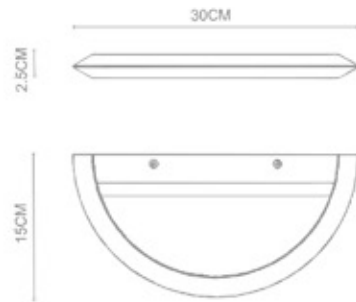

Tier

Tier
Square 4 Semi Flush
CL-62001
LED 4x8W
Stainless Steel Polished

Tier
Square Ceiling
CL-62002
LED 1x14W
White

Tier

Tulle

Surfer

Surfer
Round Wall Lamp
WL-65001
LED 1x3W
Stainless Steel Polished

Slice