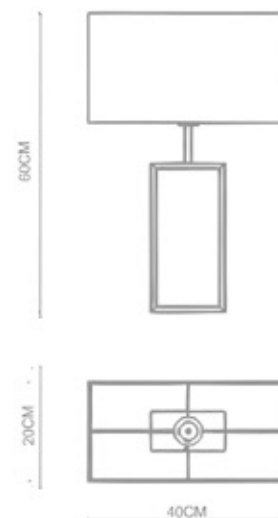

Pattern
Square Table Lamp
TL-17004
E27 1x60W
-Textured Black+Mirror
-Bronze+Mirror

Compose

Compose
 Square Small Table Lamp
 TL-18001
 E27 1x60W
 Stainless Steel Polished

Compose

Compose
 Oblong Big Table Lamp
 TL-18003
 E27 1x60W
 Stainless Steel Polished