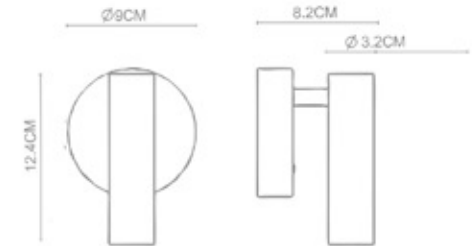

Syphon
Round Base+Round Wall Lamp
WL-40024
LED 3W
Stainless Steel Polished+
Polished Chrome