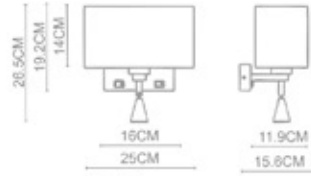

Byne

Byne
Knuckle Joint+Cube Wall Lamp
WL-37001
E27 1x40W+1W LED
Stainless Steel Polished+
Polished Chrome

Byne
Knuckle Joint+Tetragonal Wall Lamp
WL-37002
E27 1x40W+1W LED
Stainless Steel Polished+
Polished Chrome