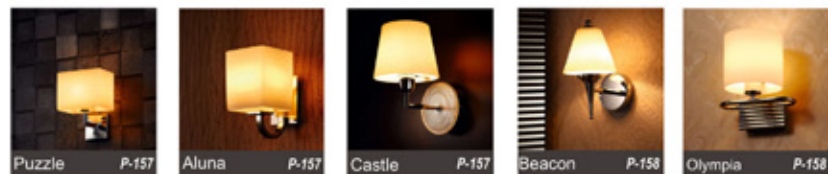

RKLITE

Since 1961

Indoor / Outdoor & Decorative

INTERIOR LIGHTING

INTERIOR LIGHTING

INTERIOR LIGHTING

BATHROOM LIGHTING

INTERIOR LIGHTING