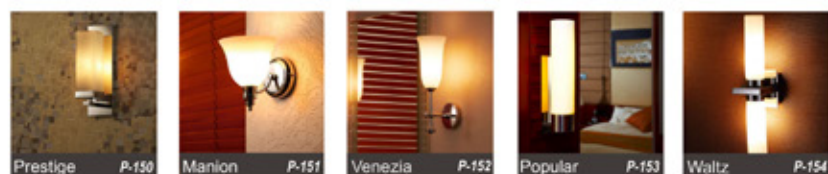

RKLITE

Since 1961

Indoor / Outdoor & Decorative

INTERIOR LIGHTING

INTERIOR LIGHTING

INTERIOR LIGHTING

BATHROOM LIGHTING

INTERIOR LIGHTING