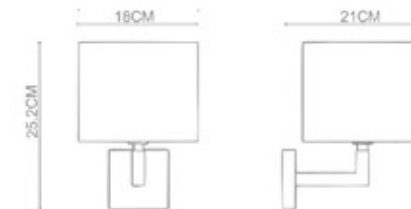

Smart
Wall Lmap-WL4005
E14 1x40W
Stainless Steel Polished