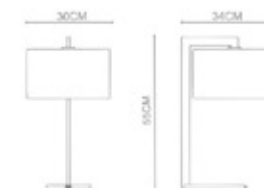

Shield
Table Lamp-TL2001
E27 1x60W
Stainless Steel Polished