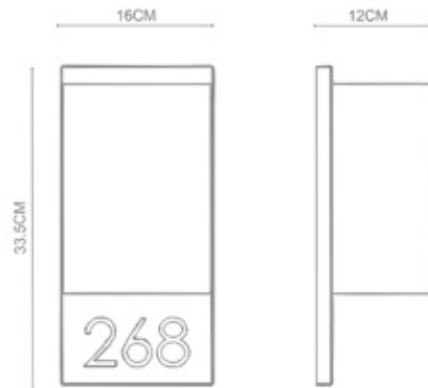

Embrace

Embrace
Alphabet Narrow Wall Lamp
WL-32001
E27 1x40W
Stainless Steel Polished