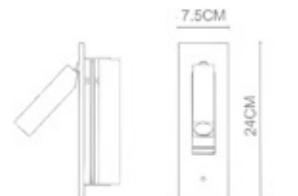

Syphon
Square Recessed Wall Lamp
WL-40021
LED 1x3W
Stainless Steel Polished+
Polished Chrome
5.7CMx16CM Hole on the wall

Syphon
Square Recessed Wall Lamp+
MDC Switch
WL-40022
LED 1x3W
Stainless Steel Polished+
Polished Chrome
5.7CMx16CM Hole on the wall

Syphon
Square Recessed Wall Lamp+Switch
WL-40023
LED 1x3W
Stainless Steel Polished+
Polished Chrome
5.7CMx20CM Hole on the wall