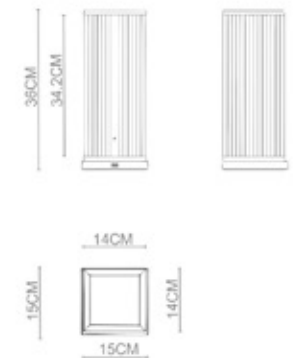

Parky
Square Table Lamp
Table Lamp-TL1014
LED 1x10W+USB OUTPUT:5V 1A
Stainless Steel Polished+Clear Glass