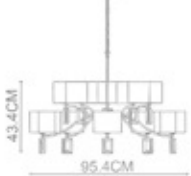

Enamel

Enamel
Table Lamp-TL9001
E27 1x60W
Stainless Steel Polished

Enamel
Floor Lamp-FL9002
E27 1x60W
Stainless Steel Polished