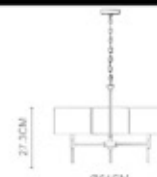

Trend
3 Pendant
Pendant-PD6003
E14 3x40W
Polished Chrome+
Stainless Steel Polished