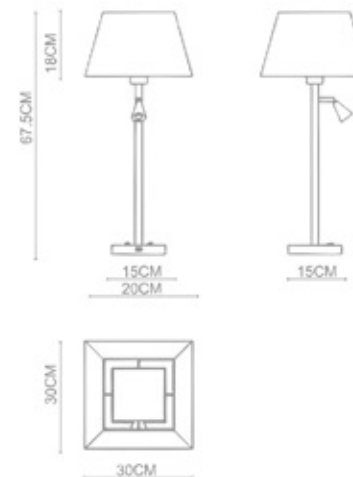

Adapt
Square Table Lamp
TL-16002
E27 1x60W+1W LED
+OUTPUT: 5V 1A
Stainless Steel Polished+
Polished Chrome