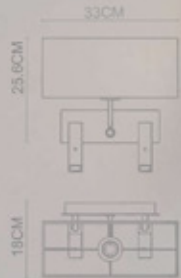

Even-LED
Double Wall Lamp
WL-7012
E27 1x40W+2x3W LED
Polished Chrome+
Stainless Steel Polished
Bronze