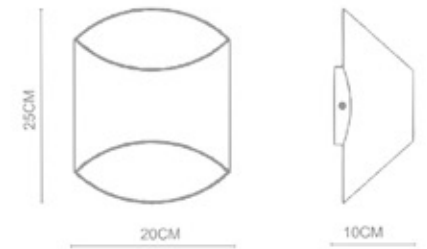

Tier

Tier
Square 4 Semi Flush
CL-62001
LED 4x8W
Stainless Steel Polished

Tier
Square Ceiling
CL-62002
LED 1x14W
White

Tier

Tulle

Surfer

Surfer
Round Wall Lamp
WL-65001
LED 1x3W
Stainless Steel Polished

Slice