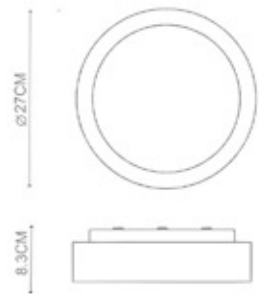

Aluna

Castle

Olympia

Olympia
 Wall Lamp-WL104001
 G9 1x20W
 Stainless Steel Polished
 IP44

Quatem

Quatem
 Round Small Ceiling Lamp
 CL-105001
 LED 14W
 Stainless Steel Polished
 IP44

Quatem

Quatem
 Square Small Ceiling Lamp
 CL-105002
 LED 13W
 Stainless Steel Polished
 IP44