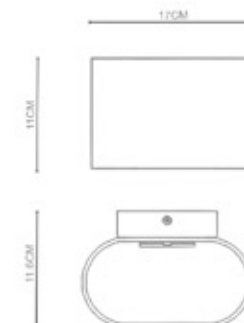

Snow

Snow
Oval Glass Wall Lamp
WL-84001
LED 1x6W
Stainless Steel Polished
+Opal Glass
IP44