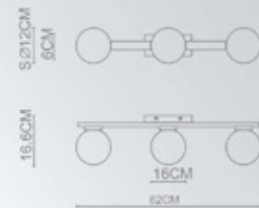

Gem

Gem
3 Bar Wall Lamp
Wall Lamp-WL-73001
LED 3x6W
-Stainless Steel Polished
-Matte Nicke
IP44