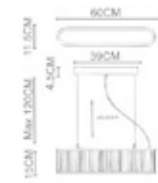

Parky
Horizontal Racetrack Pendant
Pendant-PD1002
LED 1X10W
Stainless Steel Polished+Clear Glass