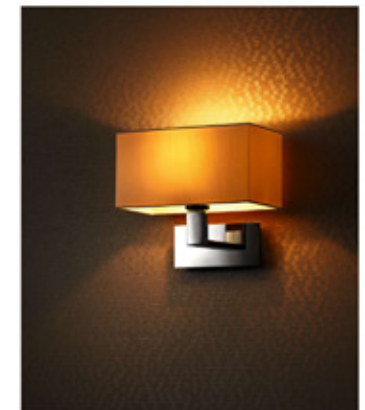

Even
3 Bar Pendant
PD-7005
E27 3x40W
Polished Chrome+
Stainless Steel Polished

Even

Even-LED
Wall Lamp
WL-7007
E27 1x40W+1x1W LED
Polished Chrome+
Stainless Steel Polished

Even
Wall Lamp
WL-7008
E27 1x40W
Stainless Steel Polished

Even
Wall Lamp+USB
WL-7009
E27 1x40W+
OUTPUT: 5V/1A
Stainless Steel Polished

Even
4 Pendant
PD-7006
E27 4x40W
Polished Chrome+
Stainless Steel Polished

Even-LED
Quadrate Wall Lamp-Right
WL-7010
E27 1x40W+1x3W LED
Polished Chrome+
Stainless Steel Polished