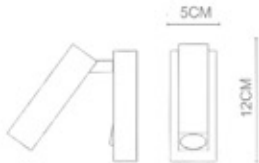

Syphon
Square Big Wall Lamp+USB
WL-40019
LED 1x3W LED+OUTPT:5V~1A
Stainless Steel Polished+
Polished Chrome