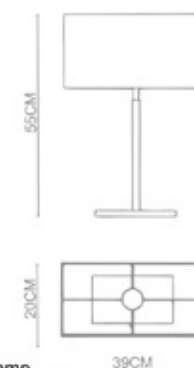

Smart
Oblong Table Lamp
Table Lamp-TL4001
E27 1x60W
Stainless Steel Polished