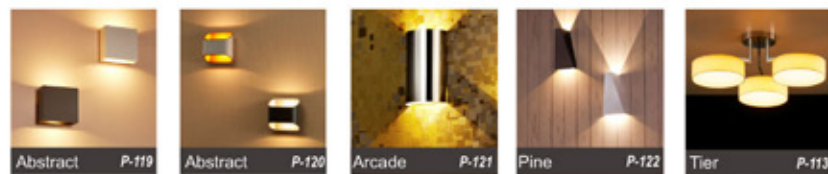

RKLITE

Since 1961

Indoor / Outdoor & Decorative

INTERIOR LIGHTING

INTERIOR LIGHTING

INTERIOR LIGHTING

BATHROOM LIGHTING

INTERIOR LIGHTING