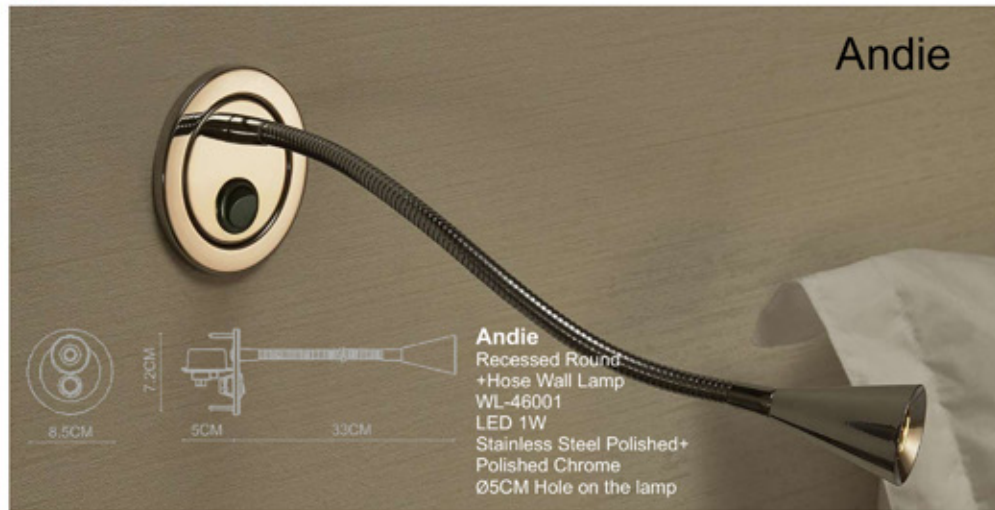

Lafite
 Recessed+Hose Wall Lamp
 WL-44004
 LED 1x3W
 -Stainless Steel Polished+
 Polished Chrome
 -Matte Nicke
 Ø5.5CM Hole on the wall

Andie

Andie
 Recessed Round
 +Hose Wall Lamp
 WL-46001
 LED 1W
 Stainless Steel Polished+
 Polished Chrome
 Ø5CM Hole on the lamp