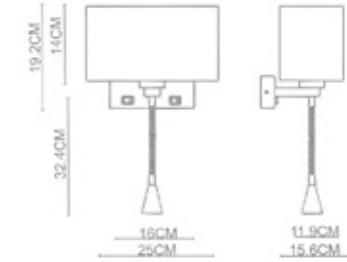

Byne
Hose+Cube Wall Lamp
WL-37004
E27 1x40W+1W LED
Stainless Steel Polished+
Polished Chrome