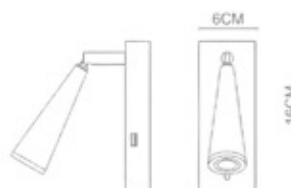

Buzzer
Small Arc Wall Lamp
WL-50002
LED 1x3W LED
Stainless Steel Polished
+Polished Chrome

Treat

Treat
Wall Lamp
WL-51001
LED 1x3W
Stainless Steel Polished

Buzzer
Small Slope Wall Lamp
WL-50003
LED 1x3W LED
Stainless Steel Polished
+Polished Chrome