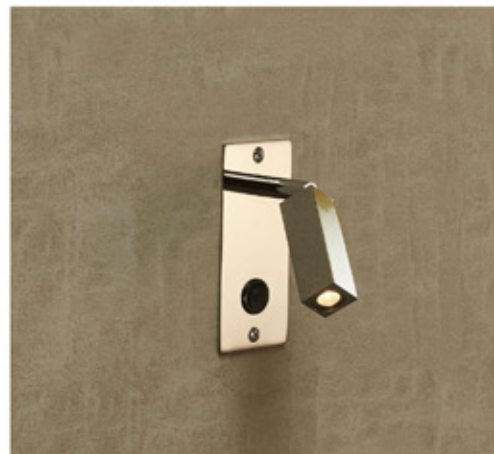

Snake
Recessed Rectangular
+ Knuckle Joint Wall Lamp
WL-47004
LED 1W
Stainless Steel Polished
+Polished Chrome
3.6CMx9.5CM Hole on the wall