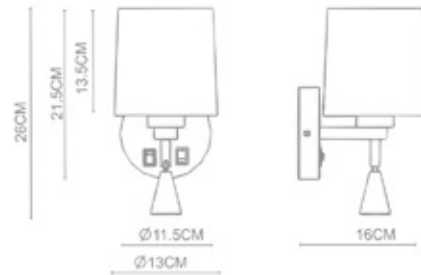

Reward
 Wall Lamp
 WL-35001
 E27 1x40W
 Stainless Steel Polished

Reward
 Small Wall Lamp
 WL-35003
 E14 1x40W
 Stainless Steel Polished

Anna

Anna
Knuckle Joint+Cone Wall Lamp
WL-36001
E27 1x40W+1W LED
Stainless Steel Polished+
Polished Chrome