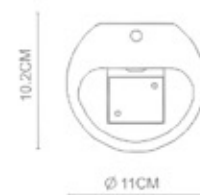

Guard

Guard
 Wall Lamp
 WL-107002
 E27 1x60W
 Stainless Steel Polished/
 Textured Black
 IP44

POP-1

POP-1
Plaster Wall Lamp
WL-108001
2G11 1x24W
White

POP-2

POP-2
Plaster Wall Lamp
WL-109001
G9 1x20W
White