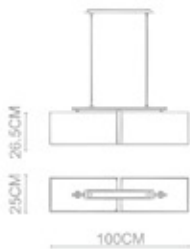

Blend
3 Bar Pendant
PD-10004
E27 3x40W
Stainless Steel Polished