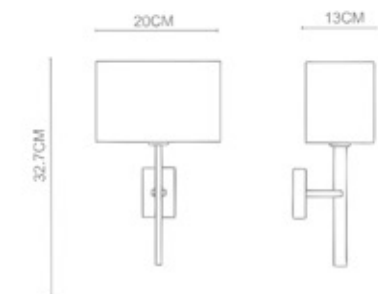

Reward
Small Wall Lamp
WL-35003
E14 1x40W
Stainless Steel Polished