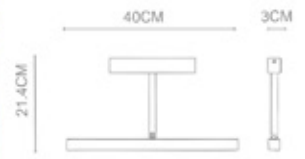

Lucid
Picture Lamp
PL-58003
LED 6W
Stainless Steel Polished

Scan

Element

Element
Picture Lamp
PL-60001
LED 6W
Stainless Steel Polished

Scan

Picture Lamp
PL-59001
LED 3x1W
Stainless Steel Polished

Scan

Square Picture Lamp
PL-59002
LED 4.8W
Stainless Steel Polished