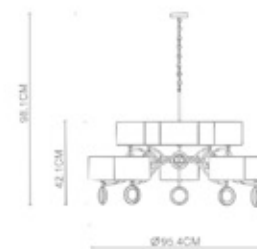

Drift
Table Lamp-TL5001
E27 1x60W
Stainless Steel Polished

Drift
10Pendant
Pendant-PD5002
E14 10x40W
Polished Chrome+
Stainless Steel Polished