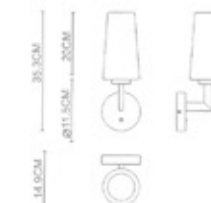

Eiffel

Snow

Snow
 Oval Glass Wall Lamp
 WL-84001
 LED 1x6W
 Stainless Steel Polished
 +Opal Glass
 IP44

Snow
 Oblong Glass Wall Lamp
 WL-84002
 LED 1x6W
 Stainless Steel Polished
 +Opal Glass
 IP44

Eiffel
 Wall Lamp-WL83001 With switch
 Wall Lamp-WL83050 Without switch
 LED 1x6W
 Stainless Steel Polished
 +Opal Glass
 IP44