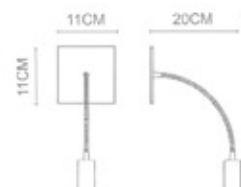

Concept
Square Recessed Wall Lamp
WL-57003
LED 1x3W
Polished Chrome+
Stainless Steel Polished