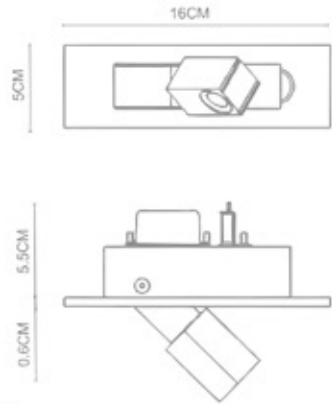

Cannon

Cannon
Mini Recessed Wall Lamp
(MDC Switch)
WL-41001
LED 1W
Stainless Steel Polished+
Polished Chrome
11.4CMx3.8CM Hole on the wall