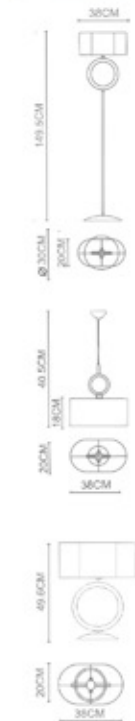

Drift
Floor Lamp-FL5005
E27 1x60W
Stainless Steel Polished

Drift
Pendant-PD5006
E27 1x60W
Polished Chrome+
Stainless Steel Polished

Drift
Table Lamp-TL5007
E27 1x60W
Stainless Steel Polished