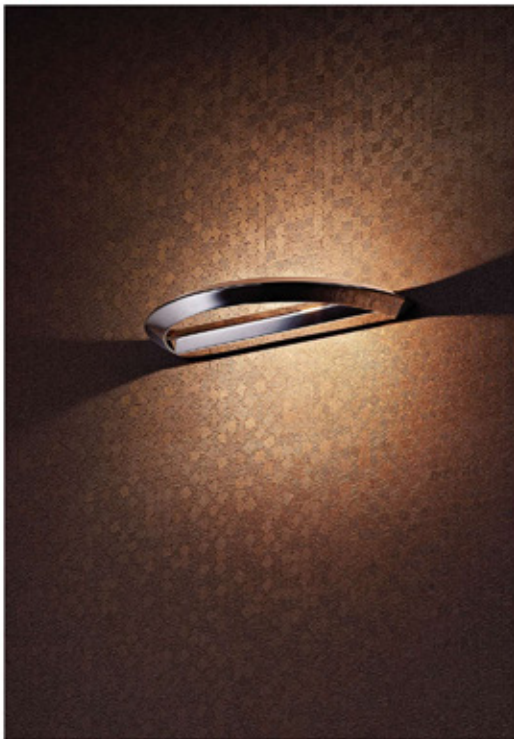

Tier

Tier
Square 4 Semi Flush
CL-62001
LED 4x8W
Stainless Steel Polished

Tier
Square Ceiling
CL-62002
LED 1x14W
White

Tier

Tulle

Surfer

Surfer
Round Wall Lamp
WL-65001
LED 1x3W
Stainless Steel Polished

Slice