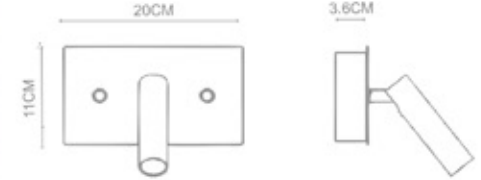

Cannon
Wall Lamp
WL-41006
LED 1x3W
Stainless Steel Polished

Lantern

Lantern
Single 2 Wall Lamp
WL-42001
LED 10.8W
Stainless Steel Polished+
Polished Chrome

Lantern

Lantern
Duo 1 Wall Lamp
WL-42003
LED 11W
Stainless Steel Polished+
Polished Chrome