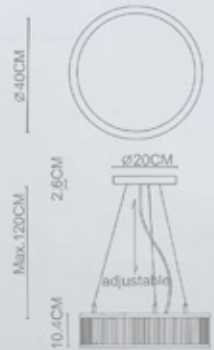

Parky

Parky 1000

Body Material: Stainless Steel
Shade: Glass Rods
Lamp Type: LED(3000K)
Wattage: LED 1xMax. 14W
IP Rating: IP 20
Class: Class I
Switched: N/A
Dimensions: W:40xD:40xH:133(CM)
Certification: CE

Lamp Body Finish:
Stainless Steel Polished

Shade Finish:
Clear

Parky

Parky
Horizontal Racetrack Pendant
Pendant-PD1001
LED 1X10W
Stainless Steel Polished+Clear Glass

Parky
Horizontal Racetrack Pendant
Pendant-PD1002
LED 1X10W
Stainless Steel Polished+Clear Glass

Parky
Horizontal Racetrack Pendant
Pendant-PD1003
LED 1X10W
Stainless Steel Polished+Clear Glass