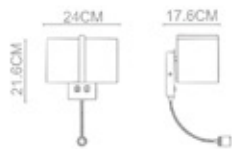

Blend-LED
Wall Lamp
WL-10002
E14 1x40W+1x1W LED
Stainless Steel Polished