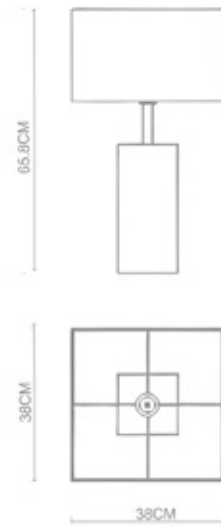

Massive
Square Big Table Lamp
TL-22005
E27 1x60W
Stainless Steel Polished