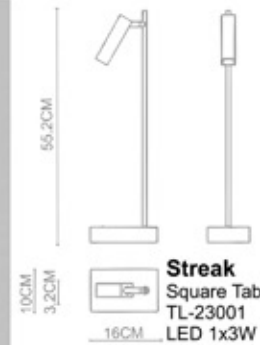

Streak
Square Table Lamp
TL-23001
LED 1x3W
-Stainless Steel Polished+
Polished Chrome
-Bronze