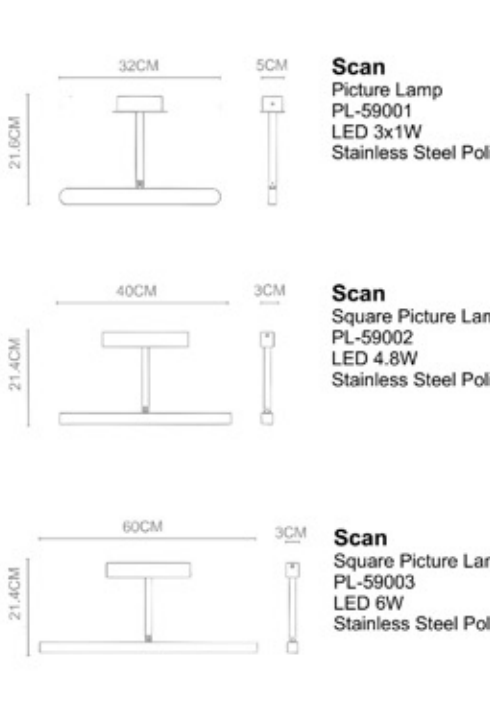

Lucid
Picture Lamp
PL-58003
LED 6W
Stainless Steel Polished

Scan

Element

Element
Picture Lamp
PL-60001
LED 6W
Stainless Steel Polished

Scan

Picture Lamp
PL-59001
LED 3x1W
Stainless Steel Polished

Scan

Square Picture Lamp
PL-59002
LED 4.8W
Stainless Steel Polished