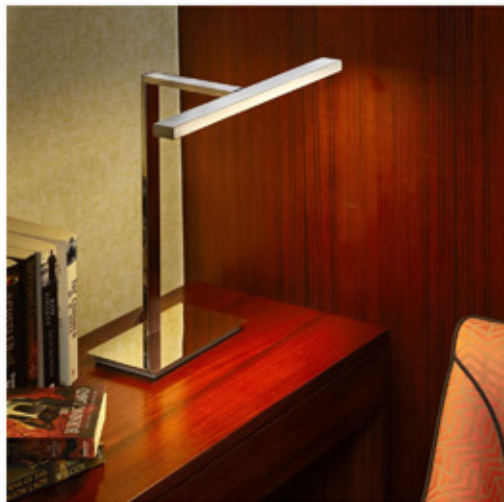

Pact
Table Lamp-TL26001
LED 4.3W
Stainless Steel Polished

Profile

Profile
Table Lamp-TL27001
LED 4.8W
Stainless Steel Polished

Profile
Table Lamp-TL27002
LED 6W
Stainless Steel Polished

Table Lamp+USB
TL-27087
LED 6W+OUTPUT:5V-1A
Stainless Steel Polished