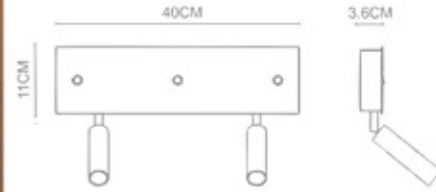

Lantern

Lantern
Single 2 Wall Lamp
WL-42001
LED 10.8W
Stainless Steel Polished+
Polished Chrome