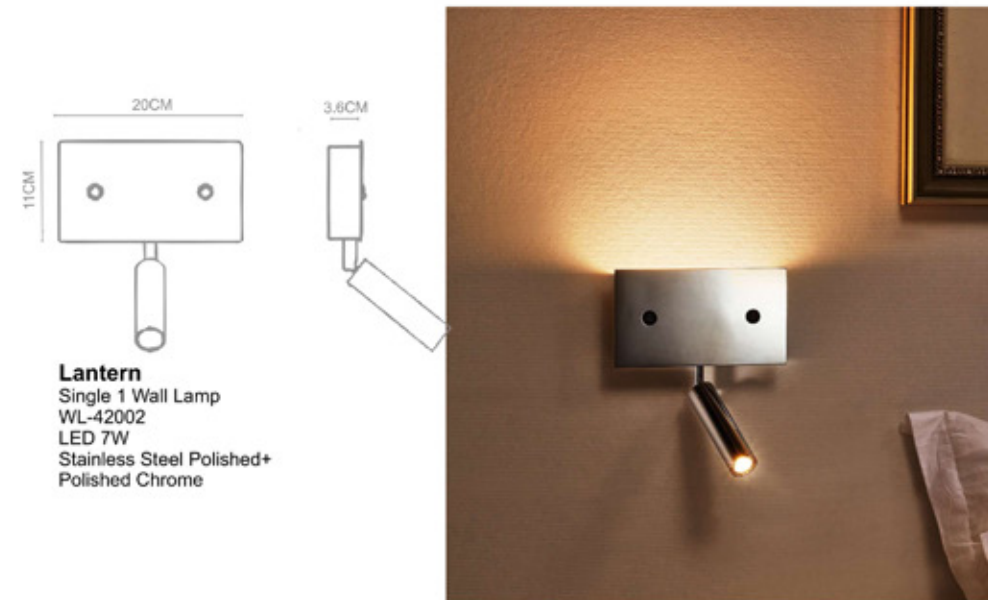

Cannon
Recessed Wall Lamp+Switch
WL-41005
LED 1x3W
Stainless Steel Polished
20CMx5.7CM Hole on the wall

Cannon
Recessed Wall Lamp (MDC Switch)
WL-41002
LED 1W
Stainless Steel Polished+
Polished Chrome
16CMx5.7CM Hole on the wall

Cannon
Wall Lamp
WL-41006
LED 1x3W
Stainless Steel Polished

Lantern

Lantern
Single 2 Wall Lamp
WL-42001
LED 10.8W
Stainless Steel Polished+
Polished Chrome

Lantern

Lantern
Duo 1 Wall Lamp
WL-42003
LED 11W
Stainless Steel Polished+
Polished Chrome