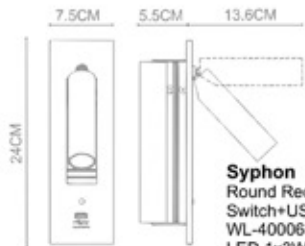

Syphon
Mobile Support Wall Lamp-Left
WL-40002
LED 1x3W
+USB OUTPUT: 5V 1A
White/Black

Syphon
Mobile Support Wall Lamp-Right
WL-40003
LED 1x3W
+USB OUTPUT: 5V 1A
White/Black

Syphon

Syphon
Raised Wall Lamp
WL-40004
LED 1x1W
Stainless Steel Polished+
Polished Chrome
-Black
-White

Syphon

Syphon
 Round Recessed Wall Lamp+
 Switch+USB
 WL-40006
 LED 1x3W+USB OUTPUT: 5V=1A
 -Stainless Steel Polished
 +Polished Chrome
 -Black
 -Bronze+Antique Brass
 5.7CMx20CM Hole on the wall

Syphon