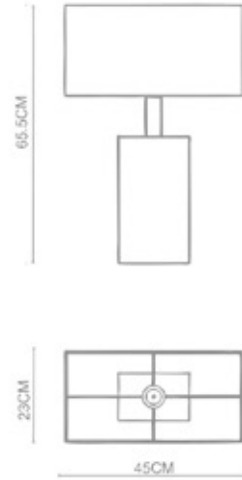

Massive

Massive
Oblong Big Table Lamp
TL-22003
E27 1x60W
Stainless Steel Polished