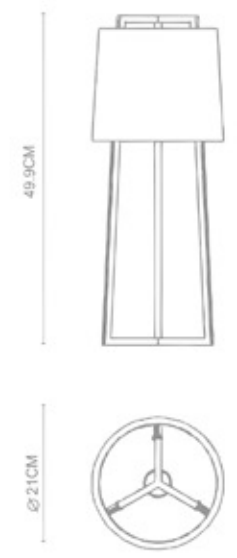

Wrap

Wrap
Square Table Lamp
TL-20001
E27 1x60W
Stainless Steel Polished