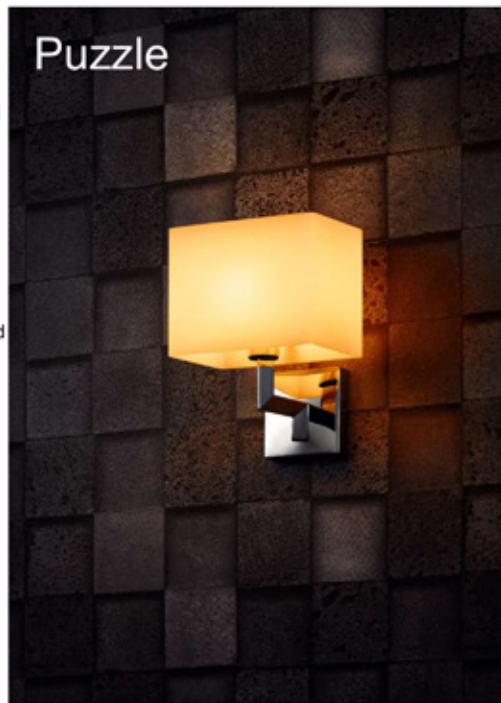

Puzzle
Wall Lamp-100001
G9 1x20W
Stainless Steel Polished
+Opal Glass
IP44

Aluna
Wall Lamp-101001
G9 1x20W
Stainless Steel Polished
+Opal Glass
IP44

Castle
Wall Lamp-102001
G9 1x20W
Polished Chrome+
Stainless Steel Polished
+Opal Glass
IP44

Puzzle