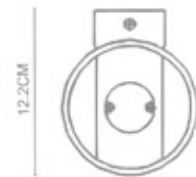

Clear
Round Wall Lamp
WL-67002
LED 2x3W
Black/White/Black+
Silver/Whine+Gold