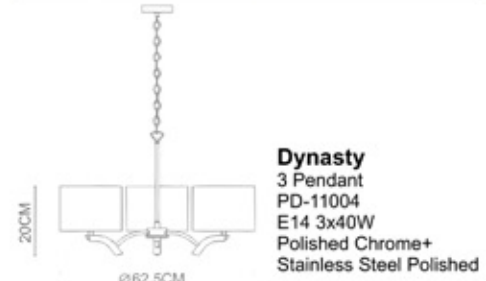

Blend-LED
Wall Lamp
WL-10002
E14 1x40W+1x1W LED
Stainless Steel Polished

Blend
2 Bar Pendant
PD-10003
E27 2x40W
Stainless Steel Polished

Blend
3 Bar Pendant
PD-10004
E27 3x40W
Stainless Steel Polished

Blend
Floor Lamp-FL10006
E27 1x60W
Stainless Steel Polished