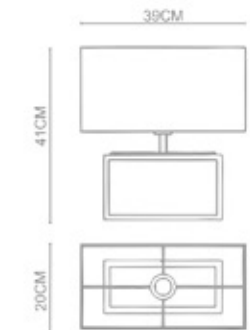

Pattern
Oblong Table Lamp
TL-17002
E27 1x60W
-Textured Black+Mirror
-Bronze+Mirror