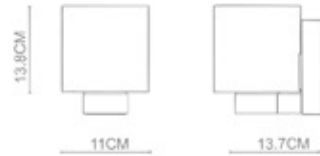

Combat

Combat
LED Wall Lamp-WL85001
LED 1x6W
Stainless Steel Polished
+Opal Glass
IP44