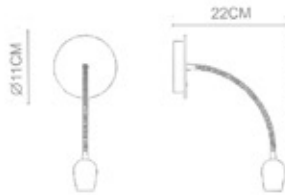

Rosemary
Wall Lamp Switched
WL-54001
LED 1x3W
Gold