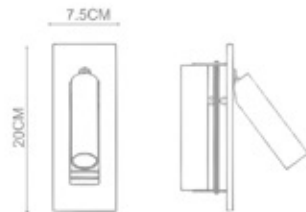

Syphon
Round Wall Lamp
WL-40016
LED 1x3W
Stainless Steel Polished+
Polished Chrome