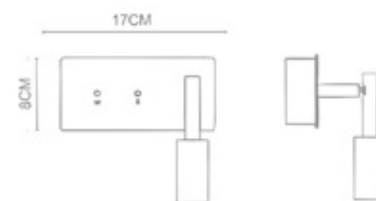

Acoustic
Horizontal Wall Lamp
WL-49002
LED 1x3W+1x2.2W LED
Stainless Steel Polished
+Polished Chrome