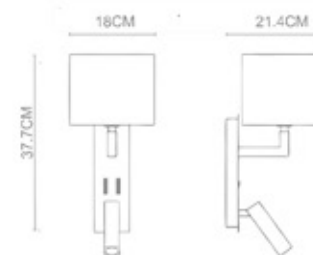

Smart
LED Wall Lamp
Wall Lmap-WL4006
E14 1x40W + 1x3W LED
Polished Chrome +
Stainless Steel Polished