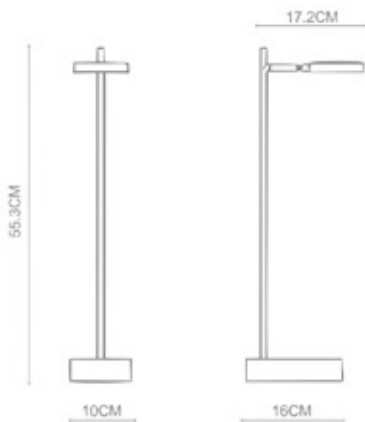

Table Lamp+USB
TL-25086
LED 4.8W+OUTPUT: 5V~1A
Stainless Steel Polished

Ideal
Round Table Lamp
TL-25002
LED 1x4.8W
Stainless Steel Polished

Zee
Square Table Lamp
TL-24002
LED 1x3W LED
Stainless Steel Polished