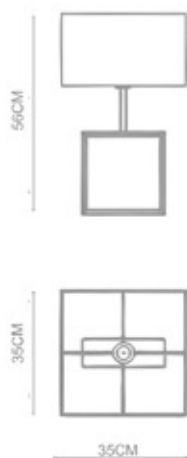

Pattern
Square Table Lamp
TL-17004
E27 1x60W
-Textured Black+Mirror
-Bronze+Mirror

Compose

Compose
 Square Small Table Lamp
 TL-18001
 E27 1x60W
 Stainless Steel Polished

Compose

Compose
 Oblong Big Table Lamp
 TL-18003
 E27 1x60W
 Stainless Steel Polished