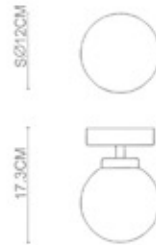

Gem

Gem
Wall Lamp-WL73002
LED 1x6W
Stainless Steel Polished+Opal Glass
Matte Nicke+Opal Glass
IP44