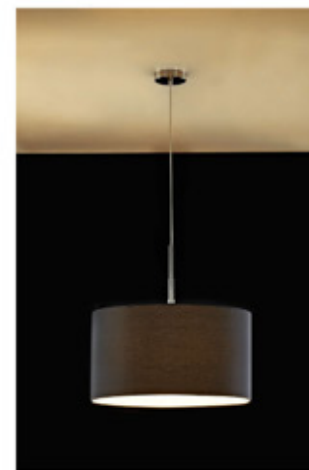

Trend
1 Pendant
Pendant-PD6005
E27 1x60W
Stainless Steel Polished