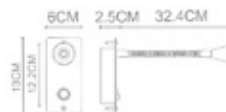

Andie
Recessed Rectangular
+Hose Wall Lamp
WL-46007
LED 1W
Stainless Steel Polished+
Polished Chrome
3.6CMx9.5CM Hole on the wall