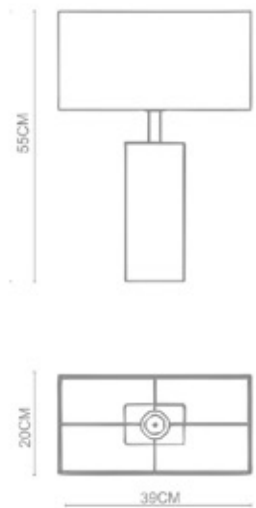

Massive
Oblong Small Table Lamp
TL-22004
E27 1x60W
Stainless Steel Polished