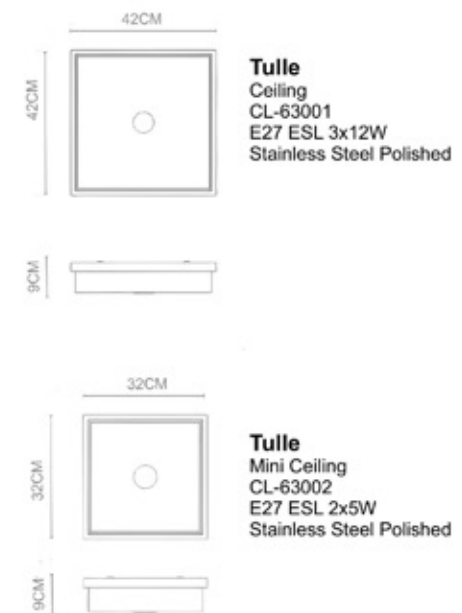

Tier

Tier
Square 4 Semi Flush
CL-62001
LED 4x8W
Stainless Steel Polished

Tier
Square Ceiling
CL-62002
LED 1x14W
White

Tier

Tulle

Surfer

Surfer
Round Wall Lamp
WL-65001
LED 1x3W
Stainless Steel Polished

Slice