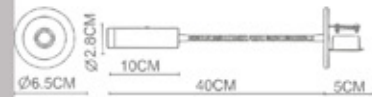

Lafite
Recessed+Hose Wall Lamp
WL-44004
LED 1x3W
-Stainless Steel Polished+
Polished Chrome
-Matte Nicke
Ø5.5CM Hole on the wall