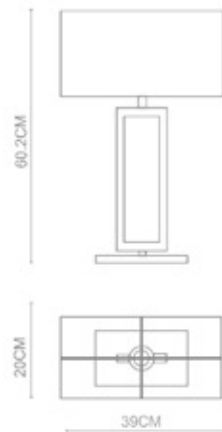

Boxy
Large Floor Lamp
FL-8001
E27 1x60W
Stainless Steel Polished