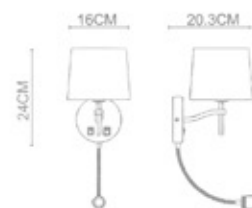

Enamel-LED
Wall Lamp
WL-9007
E14 1x40W+LED 1x1W
Polished Chrome+
Stainless Steel Polished