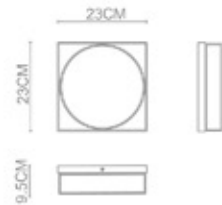

Quartz
Round Glass
72005
LED 1x12W
Stainless Steel Polished+Opal Glass
IP44