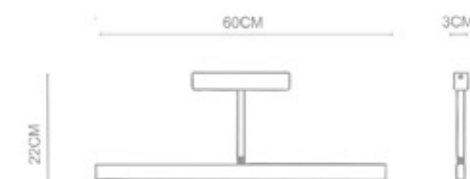

Element

Lucid
Picture Lamp
PL-58003
LED 6W
Stainless Steel Polished