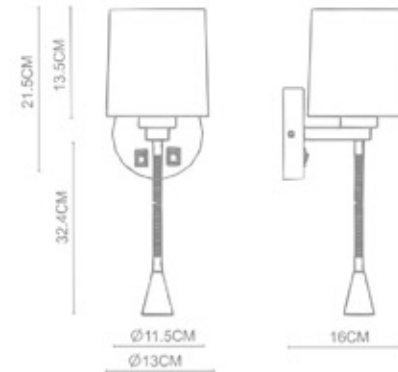

Anna

Anna
Hose+Cone Wall Lamp
WL-36003
E27 1x40W+1W LED
Stainless Steel Polished+
Polished Chrome