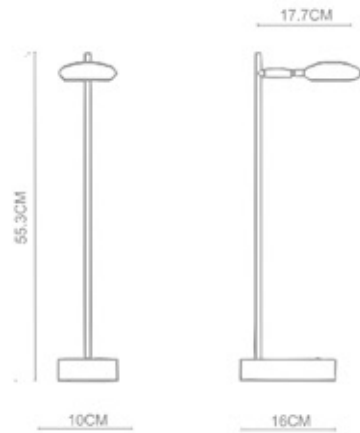

Zee
Round Table Lamp
TL-24001
LED 1x3W LED
Stainless Steel Polished