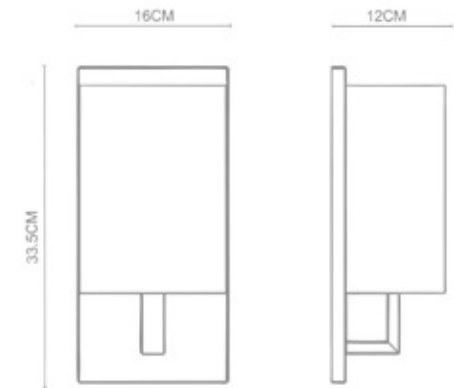

Embrace
Narrow Wall Lamp
WL-32003
E27 1x40W
Stainless Steel Polished