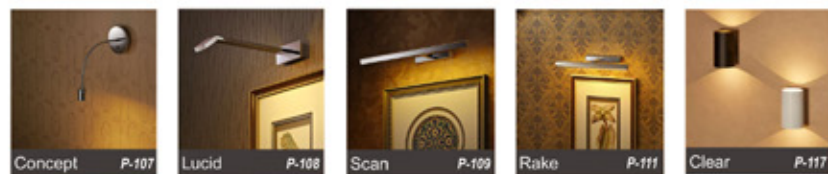

RKLITE

Since 1961

Indoor / Outdoor & Decorative

INTERIOR LIGHTING

INTERIOR LIGHTING

INTERIOR LIGHTING

BATHROOM LIGHTING

INTERIOR LIGHTING