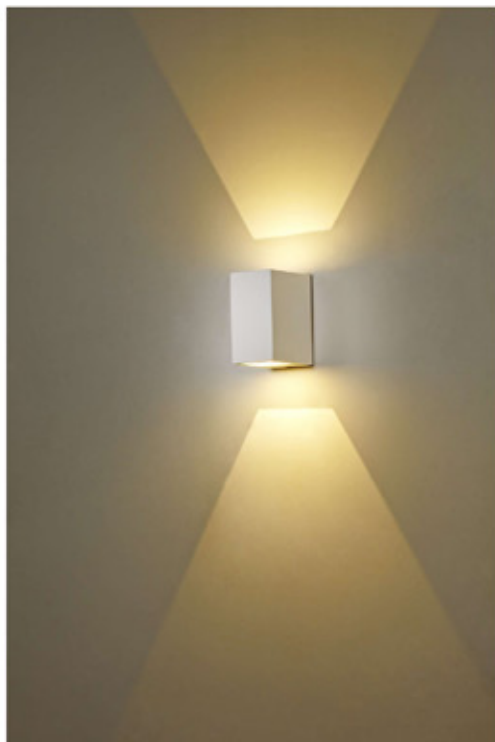

POP-3

POP-3-LED
Square Poster Wall Lamp
WL-110001
LED 2x3W
White