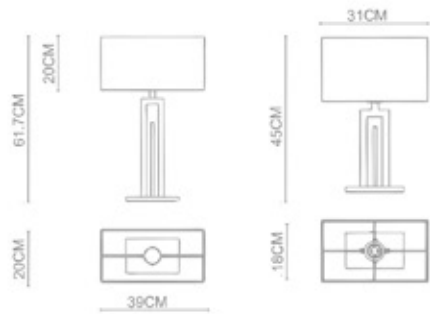

Term

Term
Floor Lamp-FL13001
E27 1x60W
Stainless Steel Polished