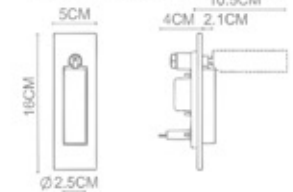

Syphon

Syphon
 Round Recessed Wall Lamp+Switch
 WL-40012
 LED 1x3W
 Stainless Steel Polished+
 Polished Chrome
 5.7CMx20CM Hole on the wall

Syphon
 Mini Round Recessed Wall Lamp
 (MDC Switch)
 WL-40013
 LED 1W
 Stainless Steel Polished+
 Polished Chrome
 3.8CMx11.4CM Hole on the wall