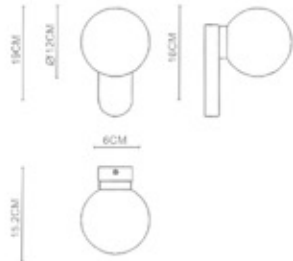

Flair

Martin
Wall Lamp-WL80001
LED 1x6W
Stainless Steel Polished
+ Opal Glass
IP44

Blend
Wall Lamp-WL81001
LED 1x6W
Stainless Steel Polished
+ Opal Glass
IP44

Twist
Wall Lamp-WL82001
LED 1x6W
Stainless Steel Polished
+ Opal Glass
IP44