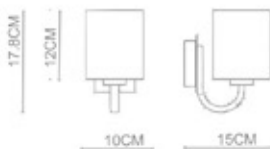

Scale
 Wall Lamp-WL98001
 G9 1x20W
 Stainless Steel Polished
 +Opal Glass
 IP44

Slab
 Wall Lamp-WL99001
 G9 1x20W
 Stainless Steel Polished
 +Opal Glass
 IP44

Scale

Slab

Puzzle
 Wall Lamp-100001
 G9 1x20W
 Stainless Steel Polished
 +Opal Glass
 IP44