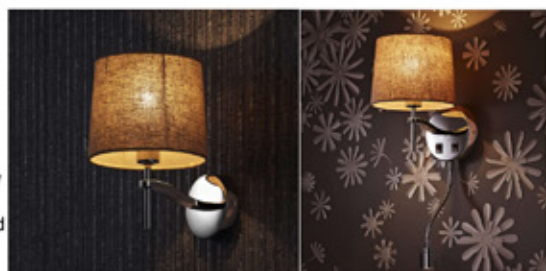

Enamel-LED
Wall Lamp
WL-9007
E14 1x40W+LED 1x1W
Polished Chrome+
Stainless Steel Polished

Blend

Blend
Wall Lamp-WL10001
E14 1x40W
Stainless Steel Polished

Blend

Blend

Blend
Table Lamp-TL10005
E27 1x60W
Stainless Steel Polished