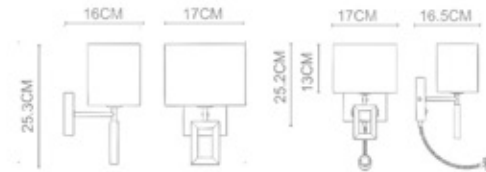

Even
Table Lamp-TL7014
E27 1x60W
Stainless Steel Polished

Boxy

Boxy
Large Floor Lamp
FL-8001
E27 1x60W
Stainless Steel Polished

Boxy

Boxy
Wall Lamp-WL8003
E14 1x40W
Stainless Steel Polished

Boxy-LED
Wall Lamp-WL8004
E14 1x40W+1x1W LED
Polished Chrome+
Stainless Steel Polished