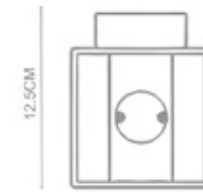

Clear
Square Wall Lamp
WL-67003
LED 2x3W
Black/White/Black+
Silver/Whine+Gold

Clear