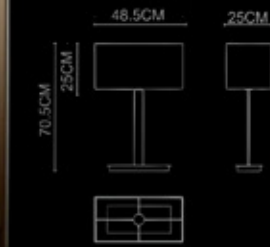

Even
Large Table Lamp+USB
TL-7015
E27 1x60W+OUTPUT: 5V= 1A
Stainless Steel Polished