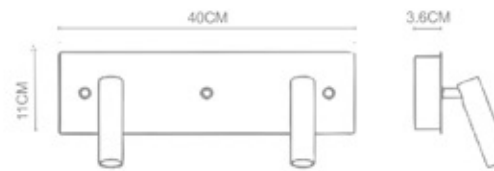

Lantern
Duo 2 Wall Lamp
WL-42004
LED 15.6W
Stainless Steel Polished+
Polished Chrome