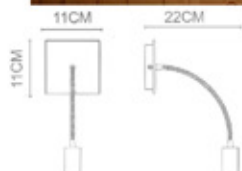

Concept
Square Recessed Wall Lamp
WL-57003
LED 1x3W
Polished Chrome+
Stainless Steel Polished