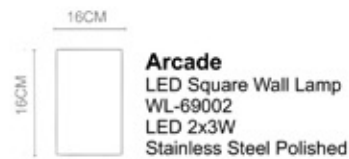

Arcade
LED Square Wall Lamp
WL-69002
LED 2x3W
Stainless Steel Polished