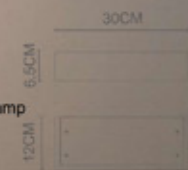

POP-8
Square Plaster Wall Lamp
WL-114002
LED 2x3W
White

POP-9

POP-9
150 Plaster Wall Lamp
WL-115001
G9 1x20W
White

POP-9
200 Plaster Wall Lamp
WL-115002
E14 1x40W
White

POP-9
300 Plaster Wall Lamp
WL-115003
2G11 1x18W
White