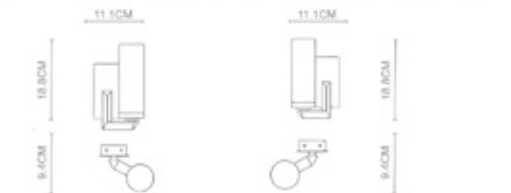

Spin
Wall Lamp-Left
WL-86002-L
E14 1x25W
Stainless Steel Polished
+Opal Glass
IP44

Spin
Wall Lamp-Right
WL-86002-R
E14 1x25W
Stainless Steel Polished
+Opal Glass
IP44

Contour

Contour

Grandeur

Grandeur
Wall Lamp-WL89001
G9 1x20W
Stainless Steel Polished
+Opal Glass
IP44