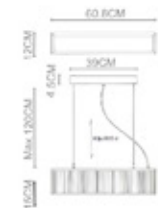

Parky

Parky
Horizontal Racetrack Pendant
Pendant-PD1001
LED 1X10W
Stainless Steel Polished+Clear Glass