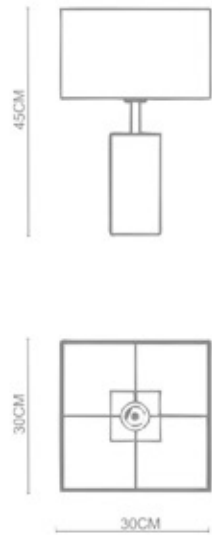

Massive

Massive
Square Big Table Lamp
TL-22005
E27 1x60W
Stainless Steel Polished

Streak

Streak
Square Table Lamp
TL-23001
LED 1x3W
-Stainless Steel Polished+
Polished Chrome
-Bronze

Massive
Square Small Table Lamp
TL-22006
E27 1x60W
Stainless Steel Polished