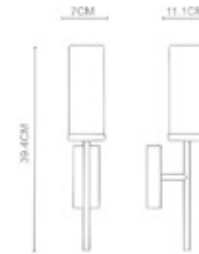

Martin
Wall Lamp-WL80001
LED 1x6W
Stainless Steel Polished
+ Opal Glass
IP44