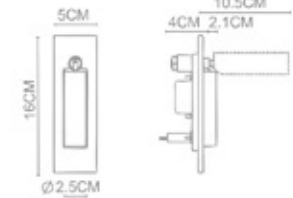

Syphon

Syphon
 Round Recessed Wall Lamp+Switch
 WL-40012
 LED 1x3W
 Stainless Steel Polished+
 Polished Chrome
 5.7CMx20CM Hole on the wall

Syphon
 Mini Round Recessed Wall Lamp
 (MDC Switch)
 WL-40013
 LED 1W
 Stainless Steel Polished+
 Polished Chrome
 3.8CMx11.4CM Hole on the wall