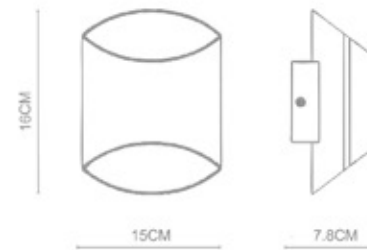

Surfer

Slice

Slice
LED Wall Lamp
WL-66001
LED 2x3W
White+Gold/Black
+Silver/White