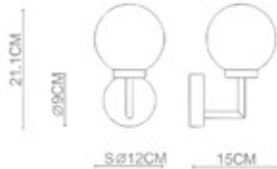

Gem
Arm Wall Lamp
Wall Lamp-WL73003
LED 1x6W
Stainless Steel Polished
+Opal Glass
Matte Nicke+Opal Glass
IP44