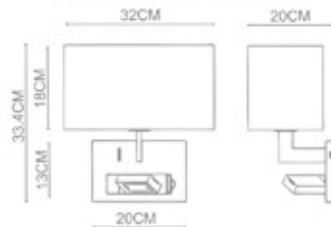

Byne
Hose+Cube Wall Lamp
WL-37004
E27 1x40W+1W LED
Stainless Steel Polished+
Polished Chrome

Byne
Hose+Column Wall Lamp
WL-37006
E27 1x40W+1W LED
Stainless Steel Polished+
Polished Chrome

Barton

Barton
Wall Lamp-Left
WL-38001
E27 1x40W+3W LED
+OUTPUT: 5V 1A
Stainless Steel Polished