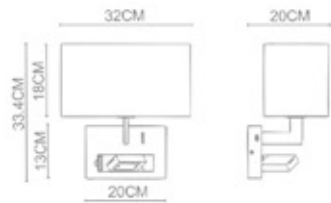

Barton
Wall Lamp-Left
WL-38001
E27 1x40W+3W LED
+OUTPUT: 5V 1A
Stainless Steel Polished