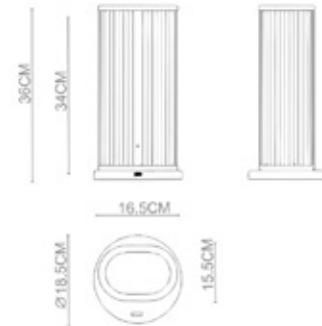

Parky

Parky
Racetrack Table Lamp
Table Lamp-TL1013
LED 1x10W+USB OUTPUT:5V 1A
Stainless Steel Polished+Clear Glass