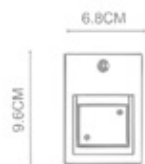

POP-3

POP-3-LED
Square Poster Wall Lamp
WL-110001
LED 2x3W
White