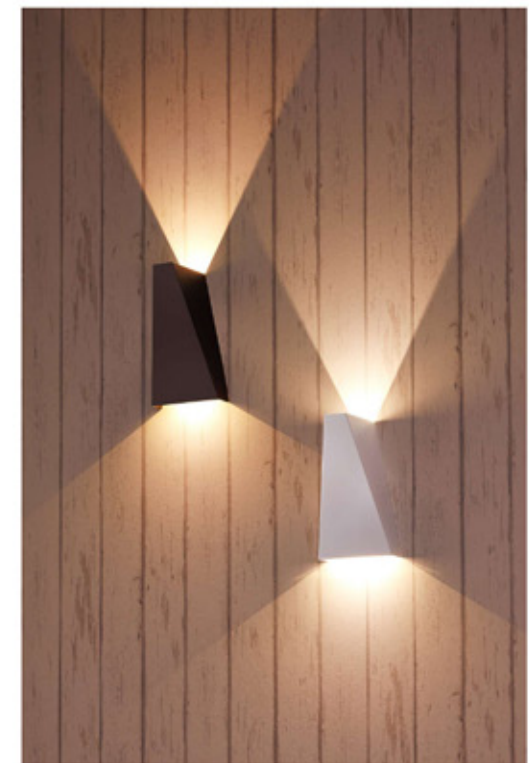

Pine

Pine
Wall Lamp
WL-70001
LED 2x3W
White/Black

Pine

Pine
Wall Lamp
WL-70001
LED 2x3W
White/Black

Venus

Venus
 Knuckle Joint Round Mirror Lighting
 Mirror Lighting-ML-71002
 LED 6W x3 Magnification
 Stainless Steel Polished+
 Polished Chrome