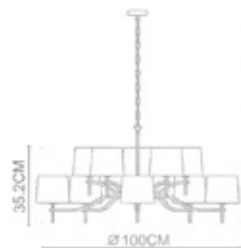

Enamel

Enamel
10 Pendant
PD-9003
E14 10x40W
Polished Chrome+
Stainless Steel Polished