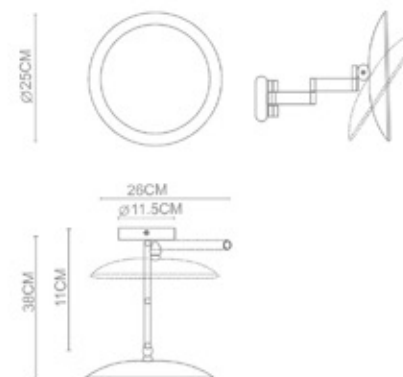

Venus
Short Round Mirror Lighting
Mirror Lighting-ML-71003
LED 6W x3 Magnification
Stainless Steel Polished
IP44

Venus
Long Round Mirror Lighting
Mirror Light-ML71001
LED 6Wx3 Magnification
Stainless Steel Polished
IP44