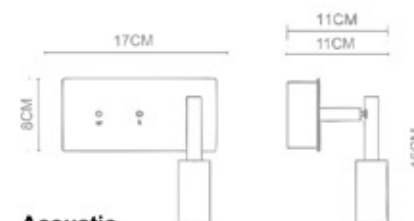

Acoustic
Horizontal Wall Lamp
WL-49001
LED 1x3W+1x2.2W LED
Stainless Steel Polished
+Polished Chrome