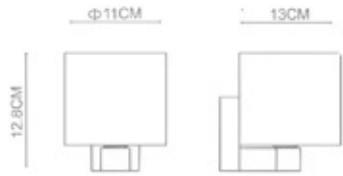

Combat
Glass Wall Lamp-WL85002
G9 1x20W
Stainless Steel Polished
+Opal Glass
IP44