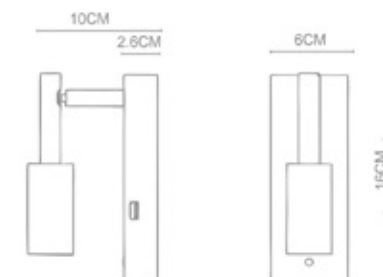

Acoustic
Vertical Wall Lamp
WL-49003
LED 1x3W
Stainless Steel Polished
+Polished Chrome