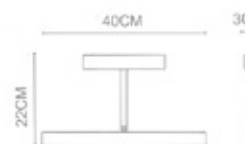

Lucid
Picture Lamp
PL-58002
LED 4.8W
Stainless Steel Polished