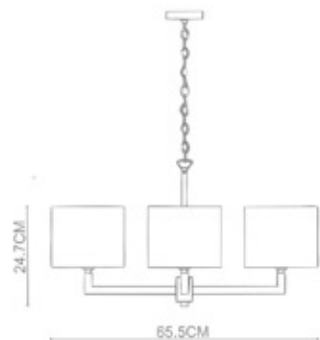

Smart
Pendant-PD4003
E14 4x40W
Polished Chrome+Stainless Steel Polished