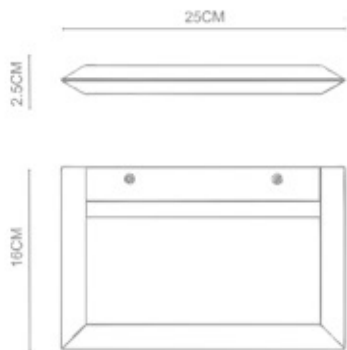

Surfer
Wall Lamp
WL-65002
LED 1x3W
Stainless Steel Polished