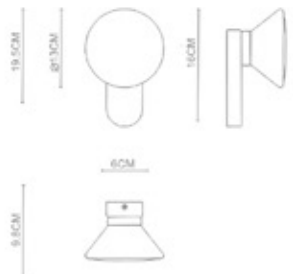

Sparkle
Wall Lamp
WL-79002 without switch
WL-79049 with switch
LED 1x6W
-Stainless Steel Polished
+Opal Glass
-Matte Nicke+Opal Glass
IP44