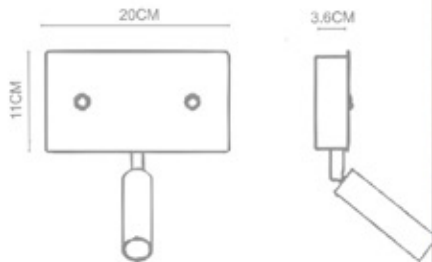

Lantern
Single 1 Wall Lamp
WL-42002
LED 7W
Stainless Steel Polished+
Polished Chrome