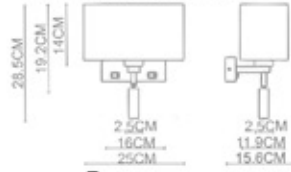

Byne
Knuckle Joint+Tetragonal Wall Lamp
WL-37002
E27 1x40W+1W LED
Stainless Steel Polished+
Polished Chrome