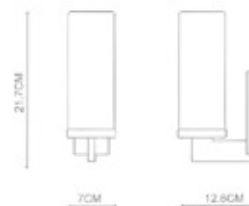

Twist
Wall Lamp-WL82001
LED 1x6W
Stainless Steel Polished
+ Opal Glass
IP44