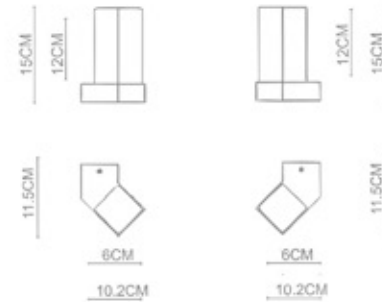

Spin
Wall Lamp-Left
WL-86002-L
E14 1x25W
Stainless Steel Polished
+Opal Glass
IP44

Spin
Wall Lamp-Right
WL-86002-R
E14 1x25W
Stainless Steel Polished
+Opal Glass
IP44

Contour

Contour

Grandeur

Grandeur
Wall Lamp-WL89001
G9 1x20W
Stainless Steel Polished
+Opal Glass
IP44