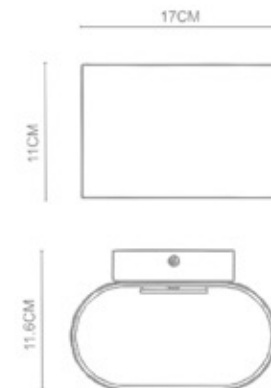

Embrace
 Wide Wall Lamp
 WL-32004
 E27 1x40W
 Stainless Steel Polished

Look

Look
Pendant
PD-33001
E27 1x40W
Stainless Steel Polished

Snow

Snow
Oval shade Wall Lamp
WL-34001
LED 1x6W
Stainless Steel Polished