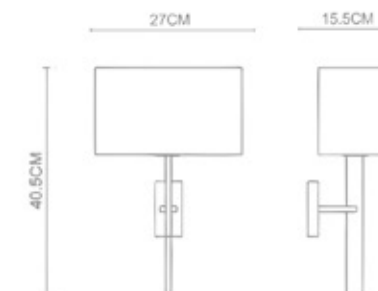

Reward
Wall Lamp
WL-35001
E27 1x40W
Stainless Steel Polished