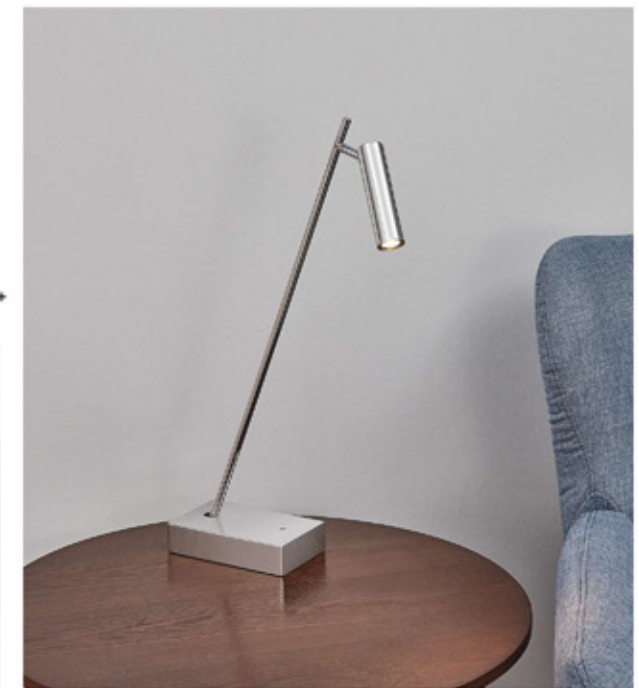

Streak
Round Table Lamp
TL-23002
LED 1x3W
-Stainless Steel Polished+
Polished Chrome
-Bronze