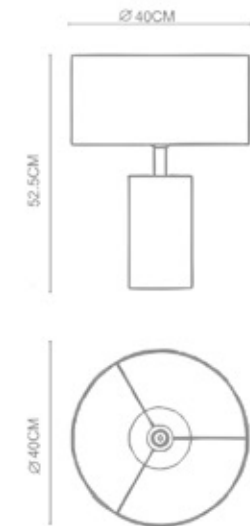

Ideal

Ideal
Round Table Lamp
TL-21001
E27 1x60W
Stainless Steel Polished

Massive

Massive
Round Big Table Lamp
TL-22001
E27 1x60W
Stainless Steel Polished

Ideal
Square Table Lamp
TL-21002
E27 1x60W
Stainless Steel Polished