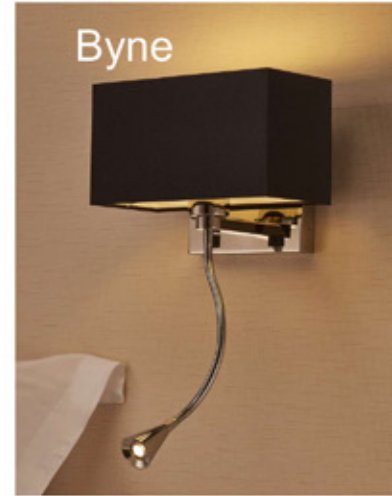

Anna

Anna
Hose+Cone Wall Lamp
WL-36003
E27 1x40W+1W LED
Stainless Steel Polished+
Polished Chrome

Anna
Knuckle Joint+Column Wall Lamp
WL-36002
E27 1x40W+1W LED
Stainless Steel Polished+
Polished Chrome

Anna
Hose+Cone Wall Lamp
WL-36004
E27 1x40W+1W LED
Stainless Steel Polished+
Polished Chrome

Byne

Byne
Knuckle Joint+Cube Wall Lamp
WL-37001
E27 1x40W+1W LED
Stainless Steel Polished+
Polished Chrome

Byne
Knuckle Joint+Tetragonal Wall Lamp
WL-37002
E27 1x40W+1W LED
Stainless Steel Polished+
Polished Chrome

Byne
Knuckle Joint+Column Wall Lamp
WL-37003
E27 1x40W+1W LED
Stainless Steel Polished+
Polished Chrome

Byne

Byne
Hose+Tetragonal Wall Lamp
WL-37005
E27 1x40W+1W LED
Stainless Steel Polished+
Polished Chrome