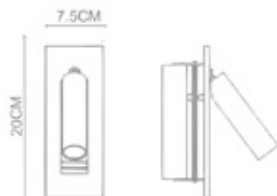

Syphon
Round Recessed Wall Lamp+MDC Switch
WL-40017
LED 1x3W
Stainless Steel Polished+
Polished Chrome
5.7CMx16CM Hole on the wall