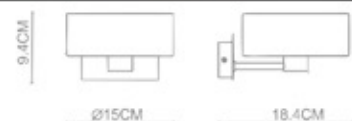

Liberty
Wall Lamp-WL96001
G9 1x20W
Stainless Steel Polished+
Polished Chrome+Opal Glass
IP44

Sober
Wall Lamp-WL97001
G9 1x20W
Polished Chrome+Opal Glass
IP44

Scale
Wall Lamp-WL98001
G9 1x20W
Stainless Steel Polished
+Opal Glass
IP44

Slab
Wall Lamp-WL99001
G9 1x20W
Stainless Steel Polished
+Opal Glass
IP44