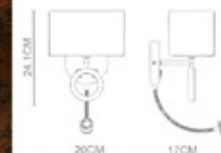

Drift-LED
Wall Lamp-WL5004
E14 1x40W+1x1W LED
Polished Chrome+
Stainless Steel Polished