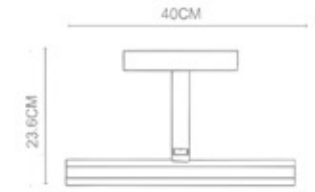

Square Picture Lamp
PL-59003
LED 6W
Stainless Steel Polished

Element
Picture Lamp
PL-60002
LED 4.8W
Stainless Steel Polished