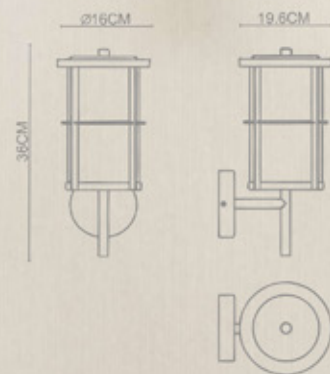

Arbor

Arbor
Round Wall Lamp
WL-106004
E27 1x40W
Textured Black
IP44