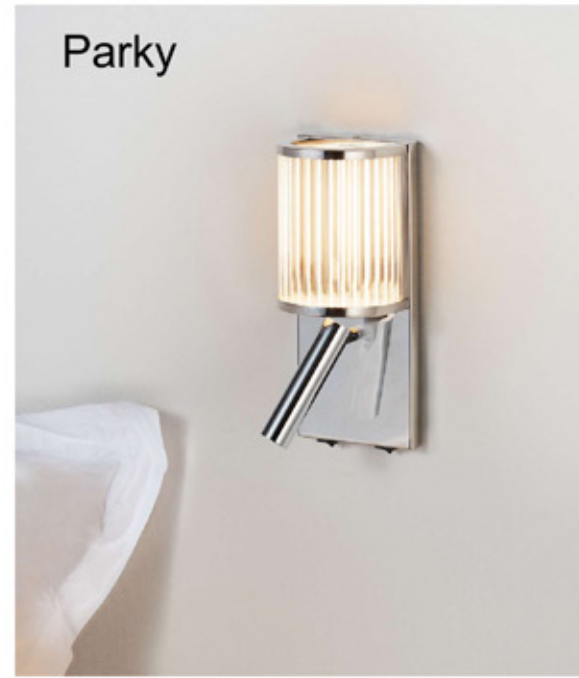

Parky
 Square Reading Wall Lamp
 Wall Light-WL1007
 LED 1x5W+1x3W
 Stainless Steel Polished+Clear Glass

Parky

Parky
 Horseshoe Reading Wall Lamp
 Wall Light-WL1009
 LED 1x5W+1x3W
 Stainless Steel Polished + Clear Glass