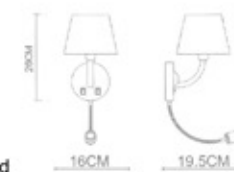

Civic
Wall Lamp
WL-12004
E14 1x40W
Stainless Steel Polished