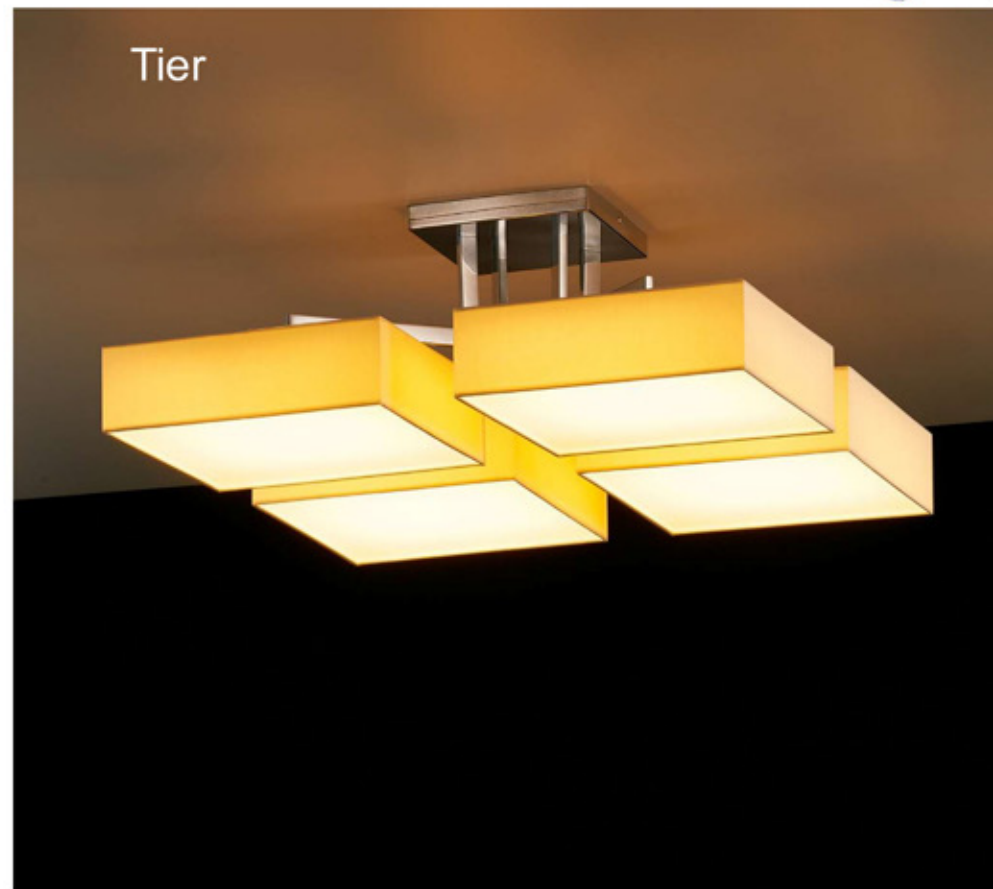

Tier

Tier
Square 4 Semi Flush
CL-62001
LED 4x8W
Stainless Steel Polished