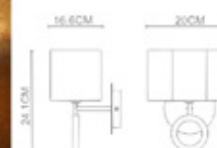

Drift
Wall Lamp-WL5003
E14 1x40W
Polished Chrome+
Stainless Steel Polished