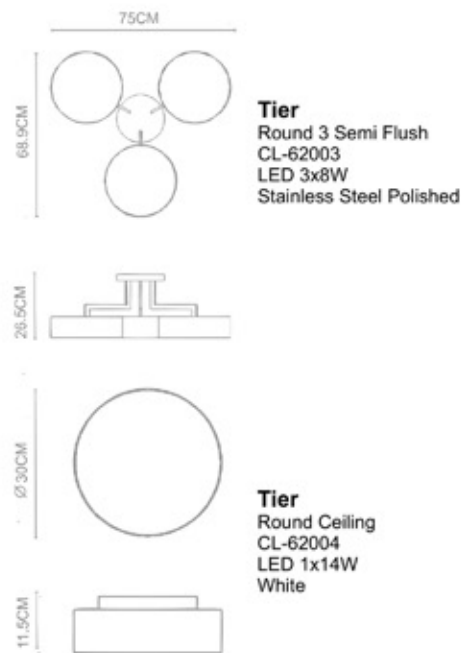

Tier

Tier
Square 4 Semi Flush
CL-62001
LED 4x8W
Stainless Steel Polished

Tier
Square Ceiling
CL-62002
LED 1x14W
White

Tier

Tulle

Surfer

Surfer
Round Wall Lamp
WL-65001
LED 1x3W
Stainless Steel Polished

Slice