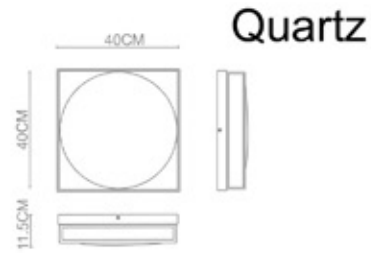

Quartz

Quartz
 Square Glass
 Wall Lamp-WL72001
 LED 1x6W
 Stainless Steel Polished+Opal Glass
 IP44

Quartz
 Round Glass
 Wall Lamp-WL72002
 LED 1x6W
 Stainless Steel Polished+Opal Glass
 IP44

Quartz
 Round Glass
 72003
 LED 1x16W
 Stainless Steel Polished+Opal Glass
 IP44