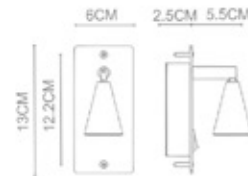

Andie
Recessed Rectangular
+Knuckle Joint Wall Lamp
WL-46006
LED 1W
Stainless Steel Polished+
Polished Chrome
3.6CMx9.5CM Hole on the wall