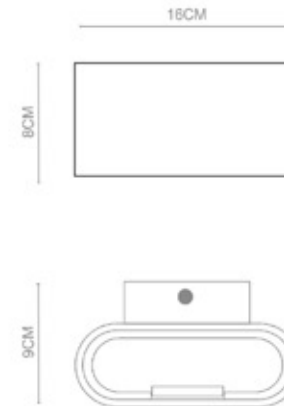

Abstract
LED Wall Lamp
WL-68004
LED 6W
White/Black+Silver/Whine+Gold