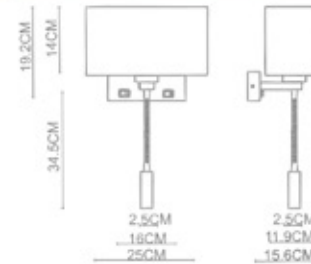

Byne
Hose+Tetragonal Wall Lamp
WL-37005
E27 1x40W+1W LED
Stainless Steel Polished+
Polished Chrome