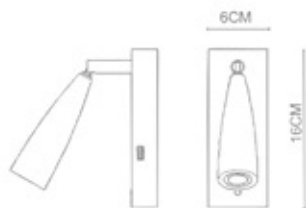

Buzzer

Buzzer
Large Arc Wall Lamp
WL-50001
LED 1x3W LED
Stainless Steel Polished
+Polished Chrome