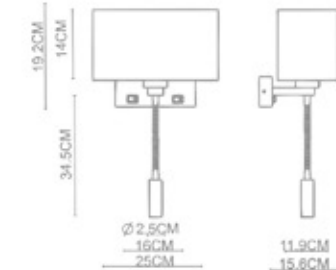

Byne
Hose+Column Wall Lamp
WL-37006
E27 1x40W+1W LED
Stainless Steel Polished+
Polished Chrome