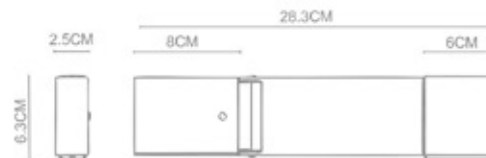

Treat

Treat
Wall Lamp
WL-51001
LED 1x3W
Stainless Steel Polished