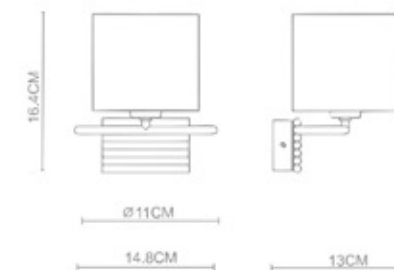

Olympia
Wall Lamp-WL104001
G9 1x20W
Stainless Steel Polished
IP44