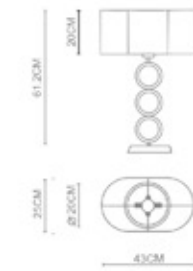

Drift
Table Lamp-TL5010
E27 1x60W
Stainless Steel Polished