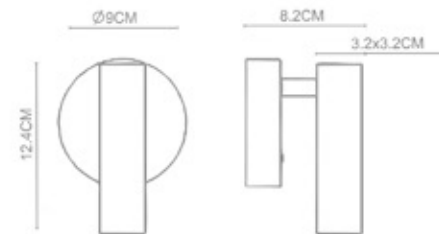

Syphon
Round Base+Square Wall Lamp
WL-40025
LED 3W
Stainless Steel Polished+
Polished Chrome