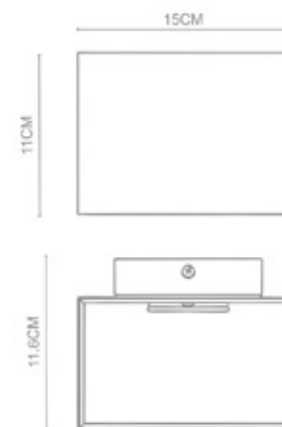

Snow
Oblong shade Wall Lamp
WL-34002
LED 1x6W
Stainless Steel Polished