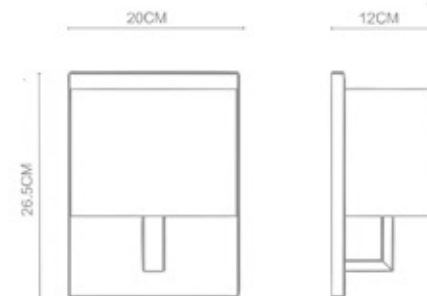

Embrace

Embrace
 Alphabet Narrow Wall Lamp
 WL-32001
 E27 1x40W
 Stainless Steel Polished

Embrace

Embrace
 Narrow Wall Lamp
 WL-32003
 E27 1x40W
 Stainless Steel Polished

Embrace
 Alphabet Wide Wall Lamp
 WL-32002
 E27 1x40W
 Stainless Steel Polished