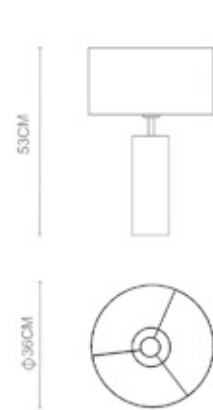

Array
Oblong Table Lamp
TL-19002
E27 1x60W
Stainless Steel Polished

Ideal

Ideal
Round Table Lamp
TL-21001
E27 1x60W
Stainless Steel Polished