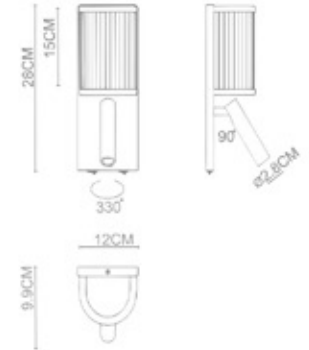

Parky
Horseshoe Reading Wall Lamp
Wall Light-WL1009
LED 1x5W+1x3W
Stainless Steel Polished + Clear Glass