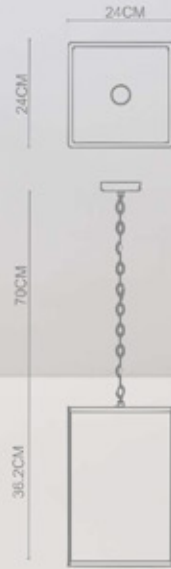

Arbor

Arbor
Square Pendant
PL-106001
E27 1x40W
Textured Black
IP23