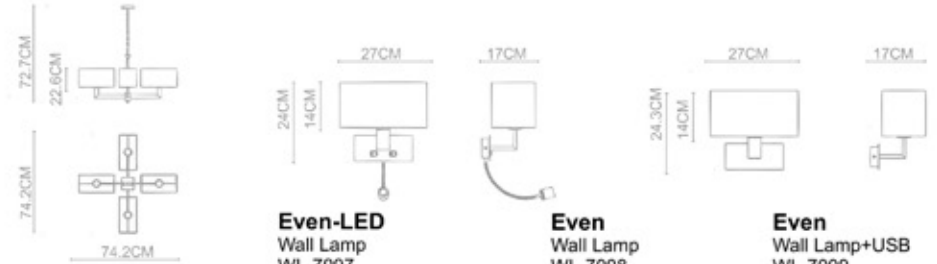

Even
Wall Lamp
WL-7008
E27 1x40W
Stainless Steel Polished

Even
Wall Lamp+USB
WL-7009
E27 1x40W+
OUTPUT: 5V/1A
Stainless Steel Polished

Even
4 Pendant
PD-7006
E27 4x40W
Polished Chrome+
Stainless Steel Polished

Even

Even-LED
Wall Lamp
WL-7007
E27 1x40W+1x1W LED
Polished Chrome+
Stainless Steel Polished