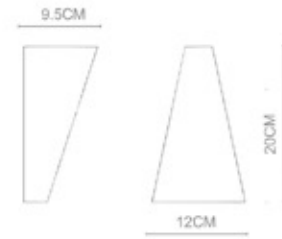

Pine

Pine
Wall Lamp
WL-70001
LED 2x3W
White/Black

Pine

Pine
Wall Lamp
WL-70001
LED 2x3W
White/Black

Venus

Venus
 Knuckle Joint Round Mirror Lighting
 Mirror Lighting-ML-71002
 LED 6W x3 Magnification
 Stainless Steel Polished+
 Polished Chrome