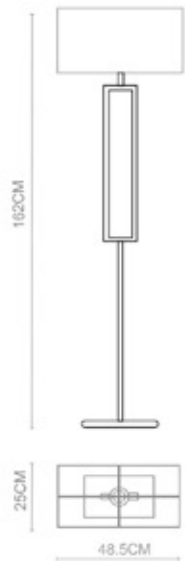

POP-9 P-174

Parky

Parky 1000

Body Material: Stainless Steel
Shade: Glass Rods
Lamp Type: LED(3000K)
Wattage: LED 1xMax. 14W
IP Rating: IP 20
Class: Class I
Switched: N/A
Dimensions: W:40xD:40xH:133(CM)
Certification: CE

Even
Large Table Lamp+USB
TL-7015
E27 1x60W+OUTPUT: 5V= 1A
Stainless Steel Polished

Even
Floor Lamp-FL7013
E27 1x60W
Stainless Steel Polished

Even
Forgiving Table Lamp
TL-7016
E27 1x60W
Stainless Steel Polished

Even
Table Lamp-TL7014
E27 1x60W
Stainless Steel Polished

Boxy

Boxy
Large Floor Lamp
FL-8001
E27 1x60W
Stainless Steel Polished

Boxy

Boxy
Wall Lamp-WL8003
E14 1x40W
Stainless Steel Polished

Boxy-LED
Wall Lamp-WL8004
E14 1x40W+1x1W LED
Polished Chrome+
Stainless Steel Polished

Boxy
Table Lamp-TL8005
E27 1x60W
Stainless Steel Polished

Boxy
Floor Lamp-FL8006
E27 1x60W
Stainless Steel Polished

Boxy
Large Floor Lamp
FL-8002
E27 1x60W
Stainless Steel Polished

Boxy

Boxy
10 Pendant-PD8007
E14 10x40W
Polished Chrome+
Stainless Steel Polished