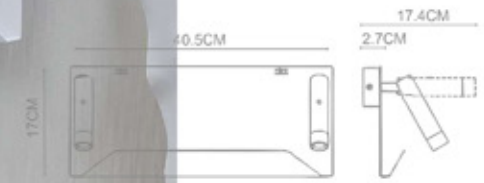

Syphon
Mobile Support Wall Lamp-Both
WL-40001
LED 2x3W
+USB OUTPUT: 5V=1A
White/Black