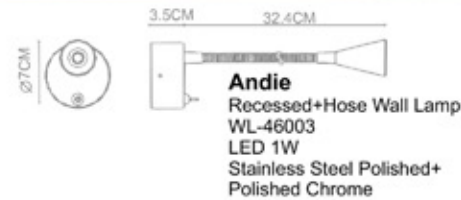

Andie
Recessed Round
+Knuckle Joint Wall Lamp
WL-46002
LED 1W
Stainless Steel Polished+
Polished Chrome
Ø5CM Hole on the lamp

Andie
Recessed+Hose Wall Lamp
WL-46003
LED 1W
Stainless Steel Polished+
Polished Chrome