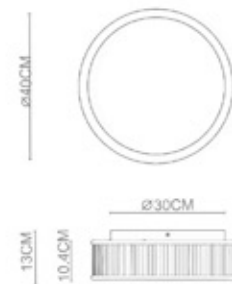

Parky
Pendant-PD1005
LED 1x14W
Stainless Steel Polished+Clear Glass