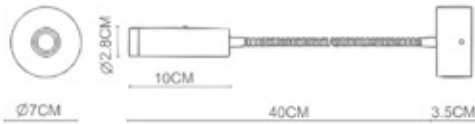

Lafite
Bulge+Hose Wall Lamp
WL-44002
LED 1x3W
-Stainless Steel Polished+
Polished Chrome
-Matte Nicke