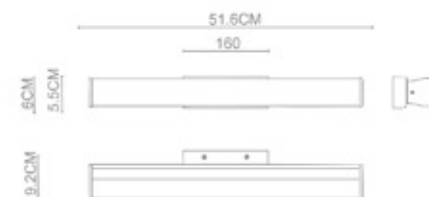

Bolt
 Wall Lamp-WL740004
 LED 1x14W
 Stainless Steel Polished
 IP44

Saviour

Saviour
Wall Lamp-WL75001
LED 1x10W
Stainless Steel Polished
IP44

Saviour

Saviour
Wall Lamp-WL75003
LED 1x10W
Stainless Steel Polished+Opal Glass
IP44