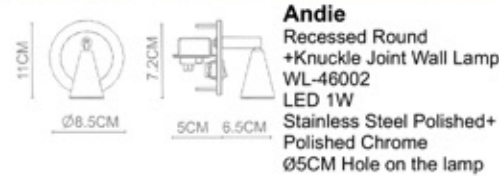

Lafite
 Recessed+Hose Wall Lamp
 WL-44004
 LED 1x3W
 -Stainless Steel Polished+
 Polished Chrome
 -Matte Nicke
 Ø5.5CM Hole on the wall

Andie

Andie
 Recessed Round
 +Hose Wall Lamp
 WL-46001
 LED 1W
 Stainless Steel Polished+
 Polished Chrome
 Ø5CM Hole on the lamp