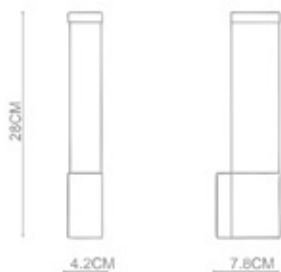

Bolt
 Wall Lamp-WL740004
 LED 1x14W
 Stainless Steel Polished
 IP44

Saviour

Saviour
Wall Lamp-WL75001
LED 1x10W
Stainless Steel Polished
IP44

Saviour

Saviour
Wall Lamp-WL75003
LED 1x10W
Stainless Steel Polished+Opal Glass
IP44