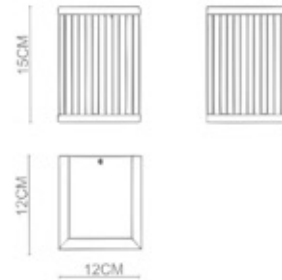

Parky
Square Wall Lamp
Wall Light-WL1008
LED 1x5W
Stainless Steel Polished+Clear Glass