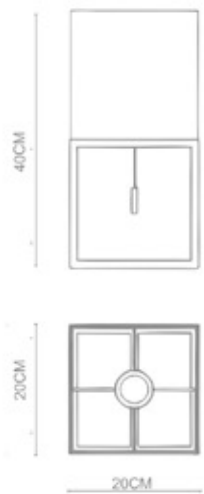

Array
Square Table Lamp
TL-19001
E27 1x60W
Stainless Steel Polished