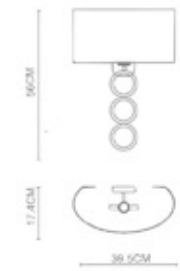

Drift
Wall Lamp-WL5011
E27 1x40W
Stainless Steel Polished