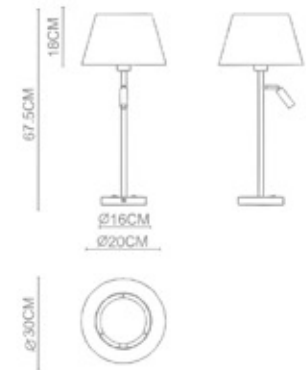

Adapt
Round Table Lamp
TL-16001
E27 1x60W+1W LED
+OUTPUT: 5V 1A
Stainless Steel Polished+
Polished Chrome