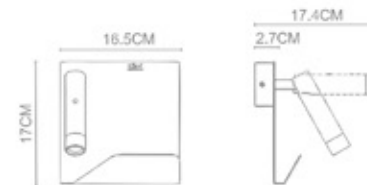

Barton
Wall Lamp-Right
WL-38002
E27 1x40W+3W LED
+OUTPUT: 5V 1A
Stainless Steel Polished

Syphon

Syphon
Mobile Support Wall Lamp-Both
WL-40001
LED 2x3W
+USB OUTPUT: 5V=1A
White/Black

Union

Union
Wall Lamp
WL-39001
E27 1x40W+1W LED
Stainless Steel Polished
Polished Chrome