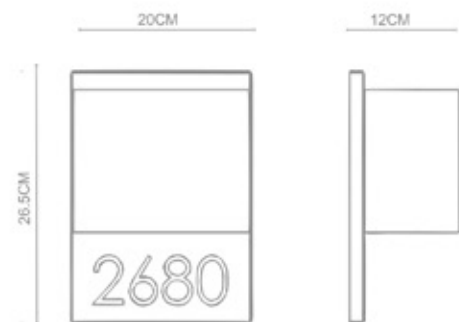

Embrace

Embrace
 Alphabet Narrow Wall Lamp
 WL-32001
 E27 1x40W
 Stainless Steel Polished

Embrace

Embrace
 Narrow Wall Lamp
 WL-32003
 E27 1x40W
 Stainless Steel Polished

Embrace
 Alphabet Wide Wall Lamp
 WL-32002
 E27 1x40W
 Stainless Steel Polished