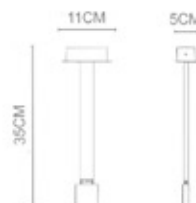

Lucid
Picture Lamp
PL-58001
LED 1x3W
Stainless Steel Polished