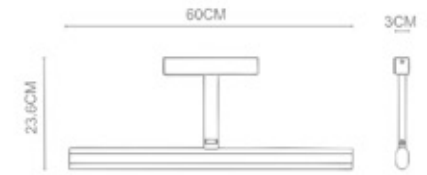

Element
Picture Lamp
PL-60001
LED 6W
Stainless Steel Polished