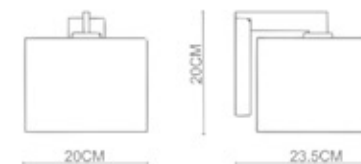

Shield

Shield

Shield
Wall Lamp-WL2002
E27 1x40W
Stainless Steel Polished

Shield
Floor Lamp-FL2003
E27 1x60W
Stainless Steel Polished

Shield
Table Lamp-TL2001
E27 1x60W
Stainless Steel Polished