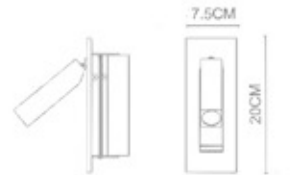

Syphon
Square Wall Lamp
WL-40020
LED 1x3W
Stainless Steel Polished+
Polished Chrome