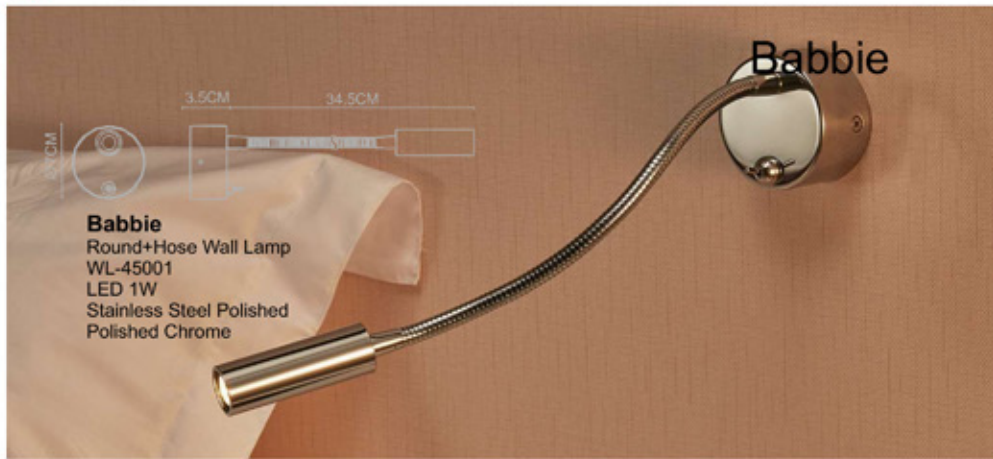

Lafite
 Recessed+Hose Wall Lamp
 WL-44004
 LED 1x3W
 -Stainless Steel Polished+
 Polished Chrome
 -Matte Nicke
 Ø5.5CM Hole on the wall

Andie

Andie
 Recessed Round
 +Hose Wall Lamp
 WL-46001
 LED 1W
 Stainless Steel Polished+
 Polished Chrome
 Ø5CM Hole on the lamp