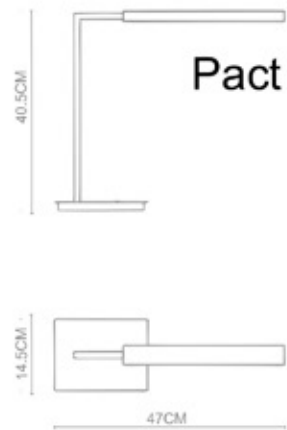

Table Lamp+USB
TL-25086
LED 4.8W+OUTPUT: 5V~1A
Stainless Steel Polished

Ideal
Round Table Lamp
TL-25002
LED 1x4.8W
Stainless Steel Polished

Zee
Square Table Lamp
TL-24002
LED 1x3W LED
Stainless Steel Polished