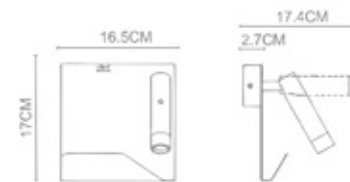

Syphon
Mobile Support Wall Lamp-Right
WL-40003
LED 1x3W
+USB OUTPUT: 5V 1A
White/Black