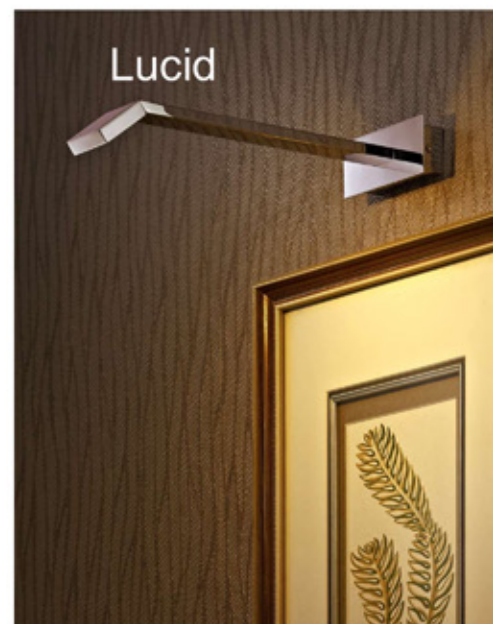

Concept
Recessed Wall Lamp
WL-57002
LED 1x3W
Polished Chrome+
Stainless Steel Polished

Concept
Square Recessed Wall Lamp
WL-57003
LED 1x3W
Polished Chrome+
Stainless Steel Polished

Concept
Square Wall Lamp
WL-57004
LED 1x3W
Polished Chrome+
Stainless Steel Polished

Concept
With Switch Wall Lamp
WL-57005
LED 1x3W
Polished Chrome+
Stainless Steel Polished

Lucid
Picture Lamp
PL-58001
LED 1x3W
Stainless Steel Polished

Lucid
Picture Lamp
PL-58002
LED 4.8W
Stainless Steel Polished