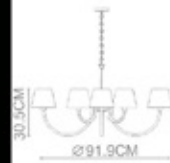

Civic
8 Pendant
PD-12003
E14 8x40W
Polished Chrome+
Stainless Steel Polished