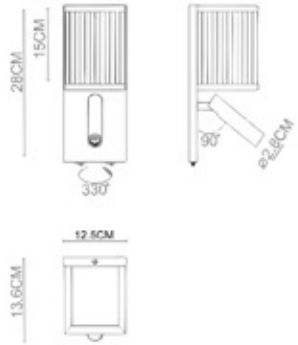

Parky
Square Reading Wall Lamp
Wall Light-WL1007
LED 1x5W+1x3W
Stainless Steel Polished+Clear Glass