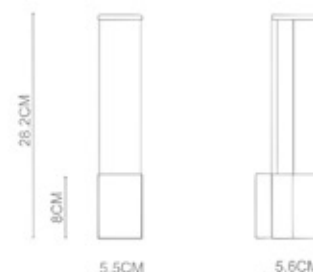

Saviour
Wall Lamp-WL75004
LED 1x5W
Stainless Steel Polished+Opal Glass
IP44