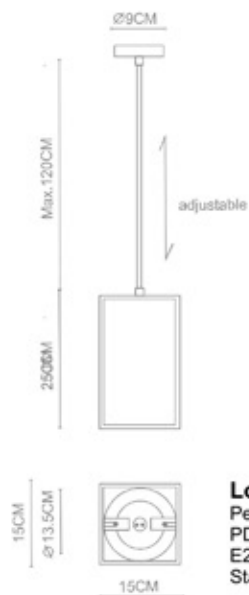

Look

Look
Pendant
PD-33001
E27 1x40W
Stainless Steel Polished