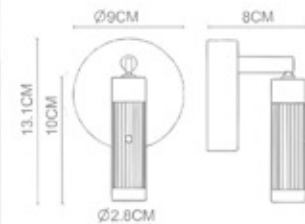

Latour
Bulge+Knuckle Joint Wall Lamp
WL-43001
LED 1x3W
-Stainless Steel Polished+
Polished Chrome
-Bronze+Antique Brass