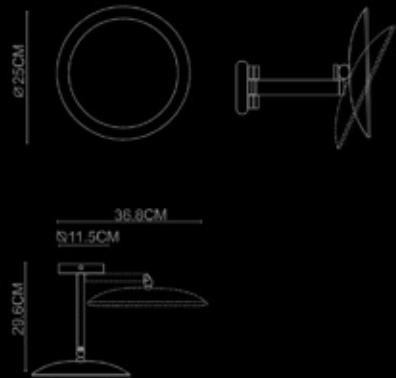

Venus
Short Round Mirror Lighting
Mirror Lighting-ML-68003
LED 6W x3 Magnification
Stainless Steel Polished
IP44