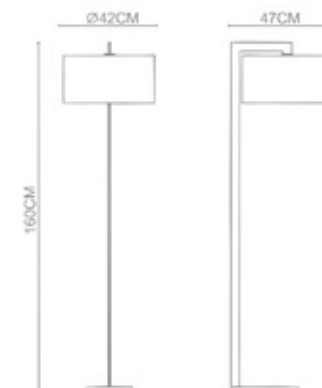

Parky
 Square Table Lamp
 Table Lamp-TL1014
 LED 1x10W+USB OUTPUT:5V 1A
 Stainless Steel Polished+Clear Glass

Shield

Shield

Shield
 Wall Lamp-WL2002
 E27 1x40W
 Stainless Steel Polished

Shield
 Floor Lamp-FL2003
 E27 1x60W
 Stainless Steel Polished