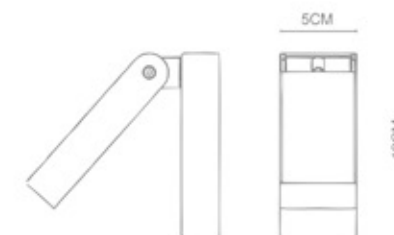

Devu

Devu
Wall Lamp
WL-52001
LED 1x3W
Stainless Steel Polished