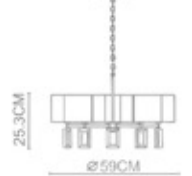

Enamel

Enamel
Table Lamp-TL9001
E27 1x60W
Stainless Steel Polished

Enamel
Floor Lamp-FL9002
E27 1x60W
Stainless Steel Polished