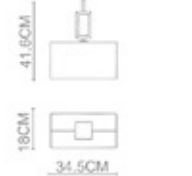

Enamel

Enamel
Table Lamp-TL9001
E27 1x60W
Stainless Steel Polished

Enamel
Floor Lamp-FL9002
E27 1x60W
Stainless Steel Polished