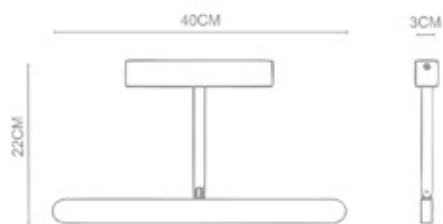

Rake

Rake
Picture Lamp
PL-61001
LED 4.8W
Stainless Steel Polished