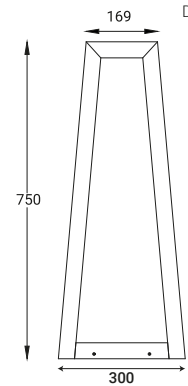

Specification

- CODE - ALTAR
- WATTAGE - 4W
- LUMEN - 400lm
- CRI - 80
- OPTICS - T2 150°x 90°
- CCT - 3000/ 4000K
- FINISH - Grey / Dark Black / Matt White / Corten / Dark Leaf Green
- SUPPLY - 230VAC
- ACCESSORIES - ABK

Dimension (mm):