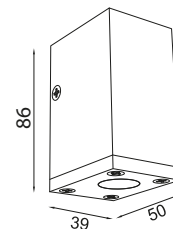

Dimension :

Accessories

HL
(Hexcell Louvre)

BOXY WM 39 UD

Specification

- CODE - BOXY WM 39-UD
- WATTAGE - 5W (2.5W + 2.5W)
- LUMEN - 600lm(300lm + 300lm)
- CRI - 80
- OPTICS - 12°/ 24°/ 40°/ 60°
- CCT - 2700/ 3000/ 4000K
- FINISH - Grey / Dark Black / Matt White / Corten / Dark Leaf Green
- SUPPLY - 230VAC
- ACCESSORIES - HL