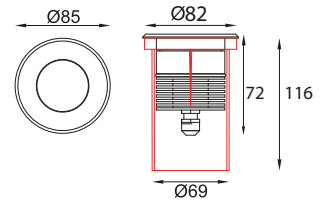

TERRA ING 85 ASY

Dimension (mm):

Specification

CODE	- Terra ING 85-ASY
WATTAGE	- 5W
LUMEN	- 605lm
CRI	- 80
OPTICS	- ASY
CCT	- 2700/ 3000K
FINISH	- Stainless Steel
SUPPLY	- CC - 12V, 400mA / CV - 24VDC
ACCESSORIES	- RH

Asymmetric

CC/24V DC

Accessories