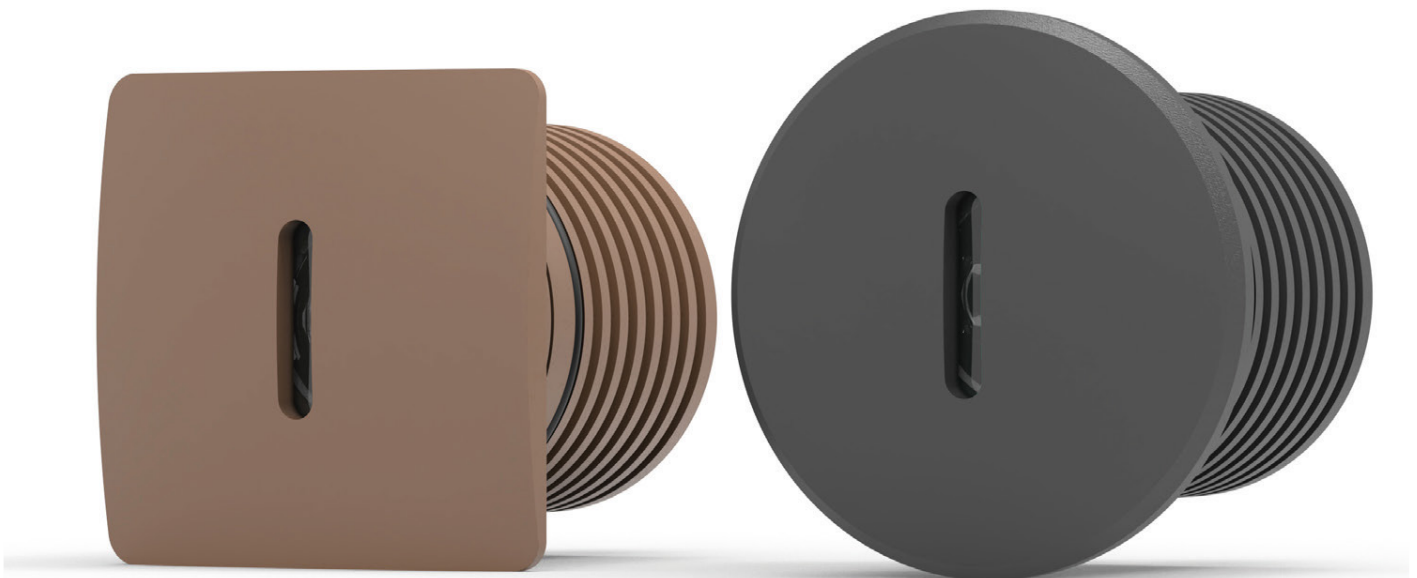

Accessories

RH
(Recessed Housing)