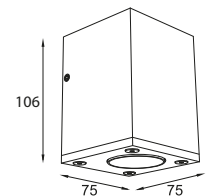

Specification

- CODE - BOXY WM 75-COB
- WATTAGE - 8W
- LUMEN - 760lm
- CRI - 80
- OPTICS - 18° / 24° / 36°
- CCT - 2700/ 3000/ 4000K
- FINISH - Grey / Dark Black / Matt White / Corten / Dark Leaf Green
- SUPPLY - 230VAC
- ACCESSORIES - HL

Dimension :