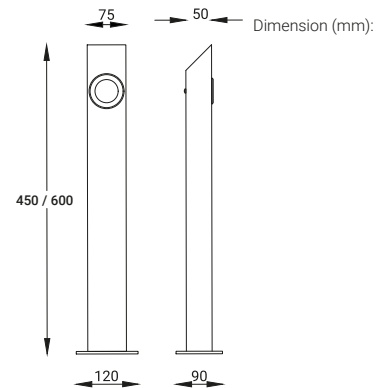

Specification

- CODE - PYXIS
- WATTAGE - 4W
- LUMEN - 400lm
- CRI - 80
- OPTICS - ASY
- CCT - 2700/ 3000K
- FINISH - Grey / Dark Black / Matt White / Corten / Dark Leaf Green
- SUPPLY - 230VAC
- ACCESSORIES - ABK