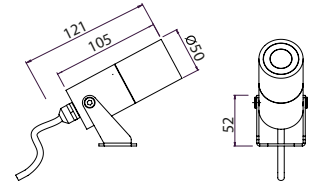

Dimension (mm):