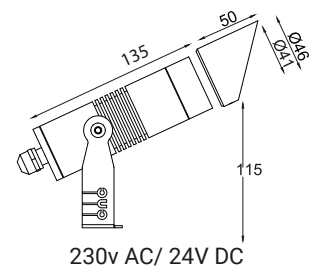

Specification

- CODE - SHADOW SP 41-COB
- WATTAGE - 6W
- LUMEN - 600lm
- CRI - 80
- OPTICS - 19° / 24° / 36°
- CCT - 2700 / 3000 / 4000K
- FINISH - Grey / Dark Black / Matt White / Corten / Dark Leaf Green
- SUPPLY - 230v AC / CV - 24VDC
- ACCESSORIES - HL / CL / TB / SP

Dimension (mm):