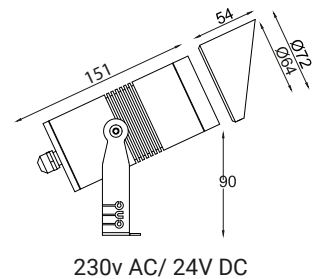

Specification

- CODE - SHADOW SP 64-COB
- WATTAGE - 10W
- LUMEN - 1050lm
- CRI - 80
- OPTICS - 18°/ 24°/ 36°
- CCT - 2700/ 3000/ 4000K
- FINISH - Grey / Dark Black / Matt White / Corten / Dark Leaf Green
- SUPPLY - 230v AC/ CV - 24VDC
- ACCESSORIES - HL / CL / TB / SP

Dimension (mm):