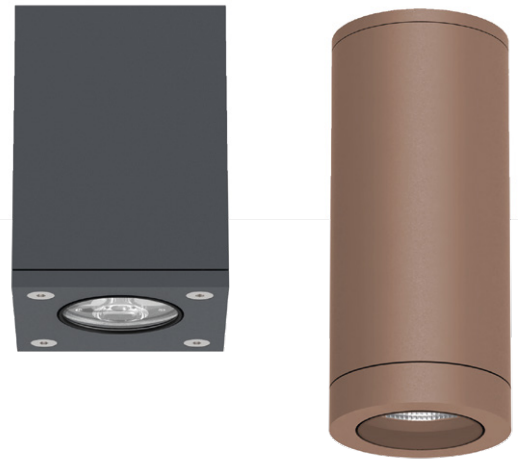

CEILING MOUNT FIXTURES

FEATURES

Material: Solid Aluminium Body.
Extra Safety Impact Resistant, Toughened Glass.
"Coro Safe" High Grade Anodizing.
"Duracoat" Double Layer Body Coating To WithStand Corrosion.
"Weatherprotect" Outdoor Rated Powder Coating.

Finish: Grey, Dark Black, Matt White, Corten, Dark Leaf Green

Installation: High-Efficiency Optical System
Extra Clear Glass To Increase Efficiency Of The Fixture.
High Grade Silicon Gasket- Heat & Cold Resistant.
High Grade Brass Nickel Plated German Gland.

Cable: 2x 0.75sqmm 2 Core Cable High-Grade Neoprene Silicon-Based
Italian Cable To Withstand Any Weather Condition