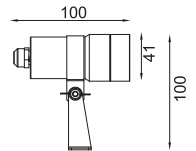

AQUA 55 L

Dimension (mm):

Specification

CODE	-	AQUA 55 L
WATTAGE	-	1.5W/ 2.5W/ 5W
LUMEN	-	180lm/ 300lm/ 550lm
CRI	-	80
OPTICS	-	12°/ 24°/ 40°/ 60°/ 24°x 40°/ DF
CCT	-	3000/ 4000K
FINISH	-	Stainless Steel
SUPPLY	-	CV - 24VDC
ACCESSORIES	-	HL / RH

Accessories

*4000K Is Not Available in 5W

AQUA 41

Dimension (mm):

Specification

CODE	-	AQUA 41
WATTAGE	-	1.5W/ 2.5W/ 5W
LUMEN	-	180lm/ 300lm/ 550lm
CRI	-	80
OPTICS	-	10°/ 24°/ 40°/ 60°/ DF
CCT	-	3000/ 4000K
FINISH	-	Stainless Steel
SUPPLY	-	CV - 24VDC
ACCESSORIES	-	HL / RH

Accessories

*4000K Is Not Available in 5W