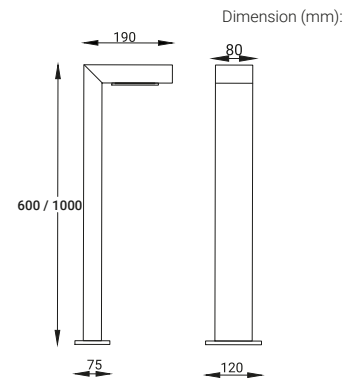

Accessories

ABK
(Anchor Bolt Kit)

*Also available in 600mm and 1000mm heights.

ANGLE

Specification

- CODE - ANGLE
- WATTAGE - 8W/ 10W
- LUMEN - 770lm/ 990lm
- CRI - 80
- OPTICS - T1 70°x160°, T2 115°x155°
- CCT - 3000/ 4000K
- FINISH - Grey / Dark Black / Matt White / Corten / Dark Leaf Green
- SUPPLY - 230VAC
- ACCESSORIES - ABK