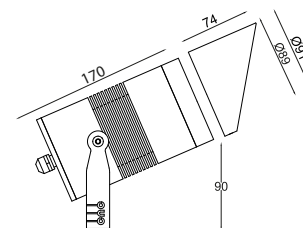

Dimension (mm):

230v AC/ 24V DC

Accessories

HL
(Hexcell Louvre)

CL
(Cowl)

TB
(Tree Belt)

SP
(Spike)

SHADOW SP 88 COB