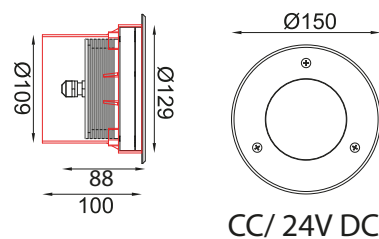

Specification

- CODE - Terra SL 150 ASY
- WATTAGE - 9W / 12W
- LUMEN - 810lm/ 1080lm
- CRI - 80
- OPTICS - ASY/ 20x40°
- CCT - 2700/ 3000/ 4000K
- FINISH - Stainless Steel
- SUPPLY - CC - 18V, 500mA / 700mA / CV - 24VDC
- ACCESSORIES - RH

Dimension :