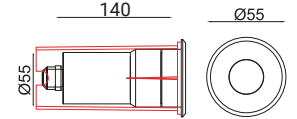

Finishes

-  Stainless Steel (SS)

AQUA 55 L

Dimension (mm):

Specification

CODE	-	AQUA 55 L
WATTAGE	-	1.5W/ 2.5W/ 5W
LUMEN	-	180lm/ 300lm/ 550lm
CRI	-	80
OPTICS	-	12°/ 24°/ 40°/ 60°/ 24°x 40°/ DF
CCT	-	3000/ 4000K
FINISH	-	Stainless Steel
SUPPLY	-	CV - 24VDC
ACCESSORIES	-	HL / RH