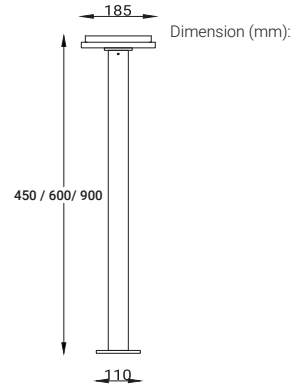

Specification

- CODE - YODA
- WATTAGE - 8W / 12W / 18W
- LUMEN - 770lm / 1150lm / 1710lm
- CRI - 80
- OPTICS - DF
- CCT - 3000/ 4000K
- FINISH - Grey / Dark Black / Matt White / Corten / Dark Leaf Green
- SUPPLY - 230VAC
- ACCESSORIES - ABK