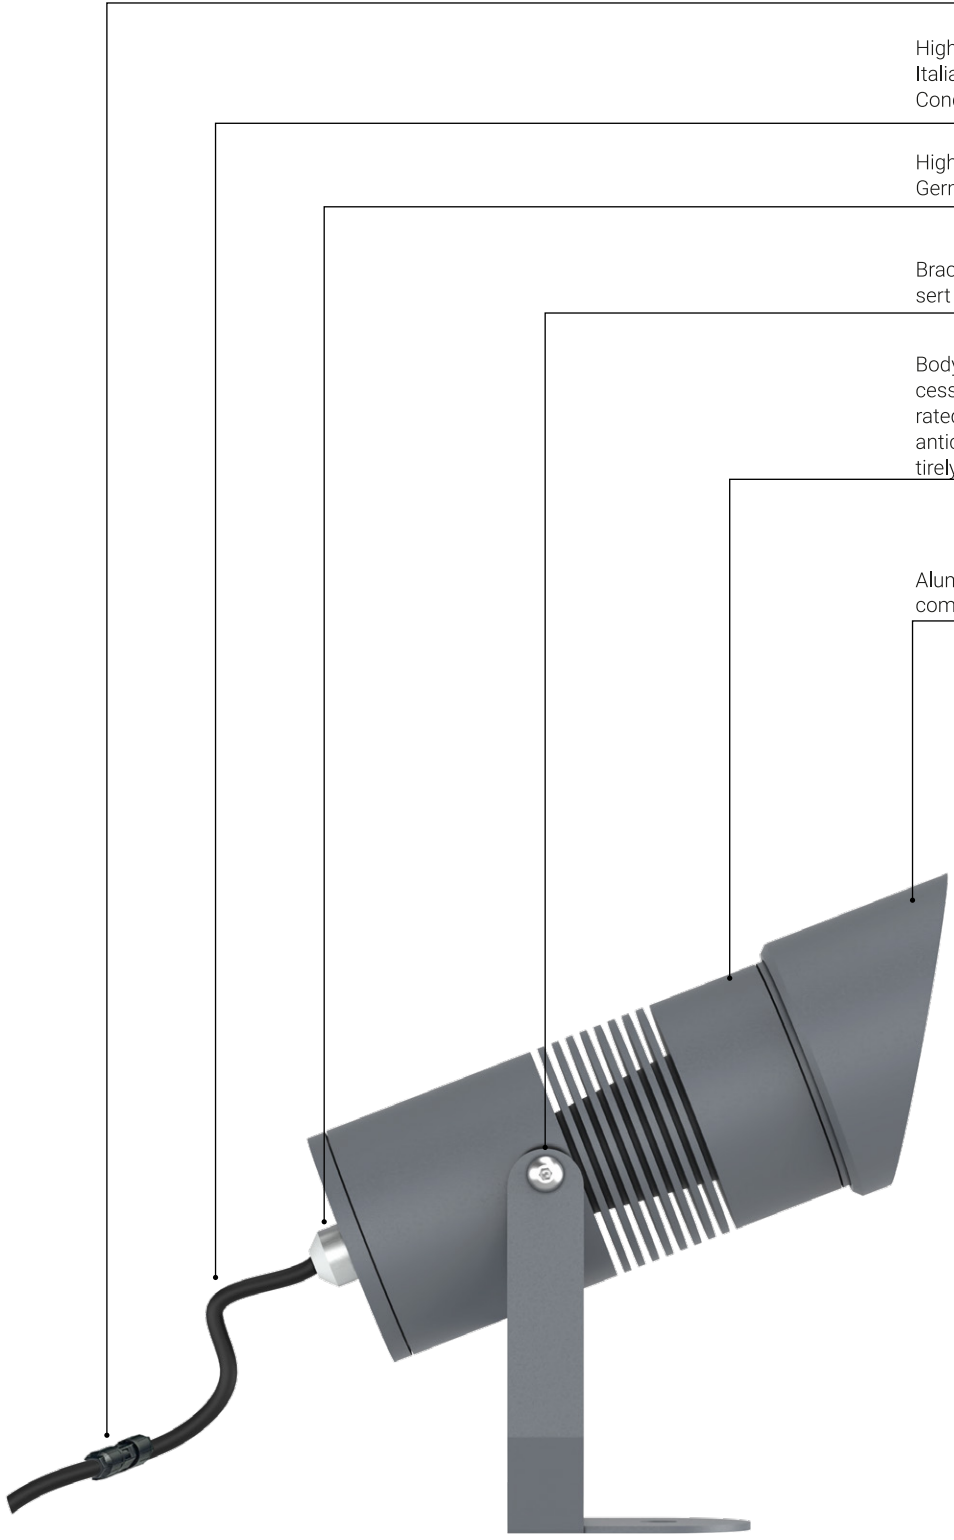

cncTECH

Adjustable IP66 projectors available in various beam angles- super spot, narrow, wide and wide flood for indoor and outdoor floor, wall and ceiling applications ideal for lighting of statue, trees, shrubs, entrance, façades etc.

An inappropriate installation of a lighting element may lead to infiltration through cables and so the entrance of water within the product. WP system is a device guaranteeing the protection against water infiltrations through cables.

High Grade Neoprene Silicon Based Italian Cable to Withstand Any Weather Conditions.

High grade brass nickel plated IP68 German gland.

Bracket made of SS304. Special SS insert to ensure high-strength threading.

Body in black/silver hard anodized processed with "Weatherprotect" outdoor rated powder coating. spike made of anticorodal grade 6063 aluminium entirely on a CNC lathe.

Aluminium cowl for anti-glare/Honey comb louvre (optional).