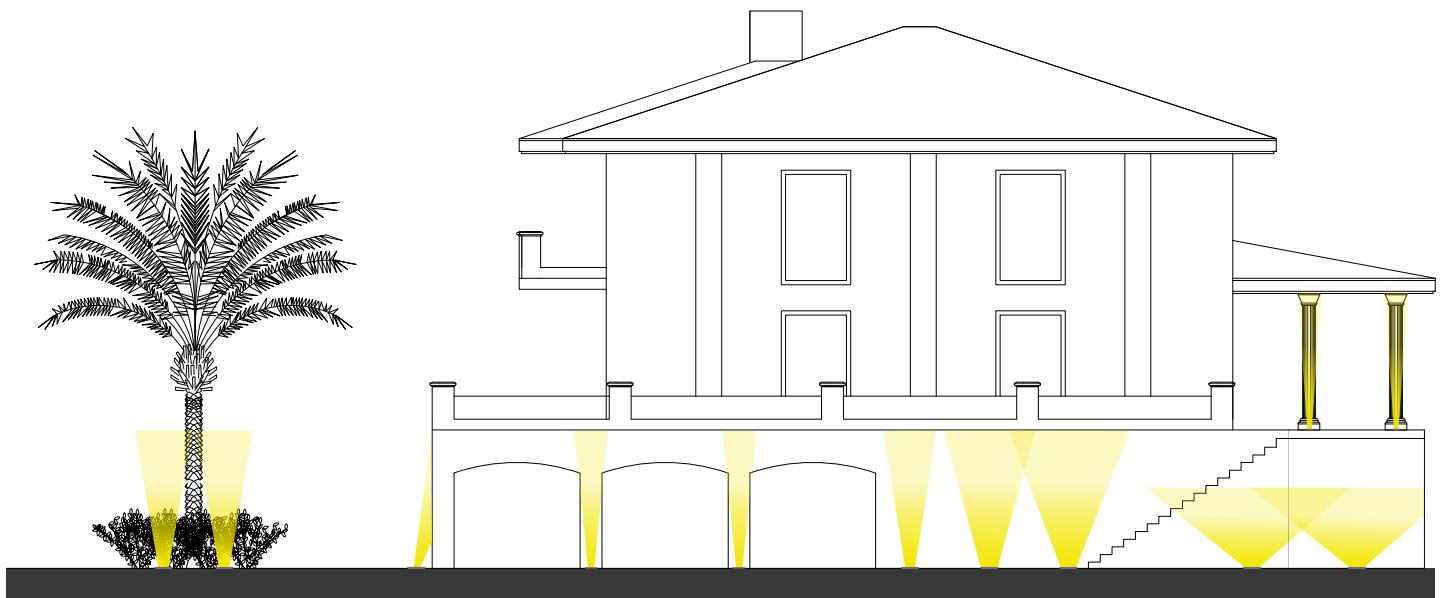

Finishes

1. Stainless Steel (SS)