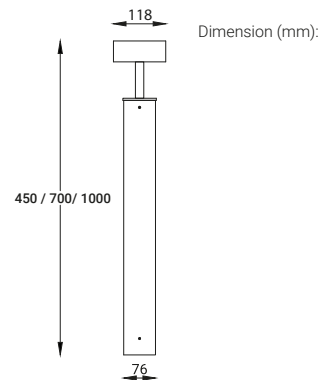

Accessories

*Also available in 450mm, 600mm and 900mm heights.

AURIGA

Specification

- CODEWATTAGE - AURIGA
- LUMEN - 8W / 12W
- CRI - 770lm / 1150lm
- OPTICS - 80
- CCT - DF
- FINISH - 3000/ 4000K
- SUPPLY - Grey / Dark Black / Matt White / Corten / Dark Leaf Green
- ACCESSORIES - 230VAC
- ABK