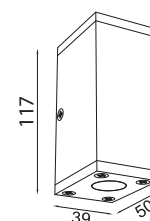

Specification

- CODE - BOXY WM 39-UD
- WATTAGE - 5W (2.5W + 2.5W)
- LUMEN - 600lm(300lm + 300lm)
- CRI - 80
- OPTICS - 12°/ 24°/ 40°/ 60°
- CCT - 2700/ 3000/ 4000K
- FINISH - Grey / Dark Black / Matt White / Corten / Dark Leaf Green
- SUPPLY - 230VAC
- ACCESSORIES - HL

Dimension :