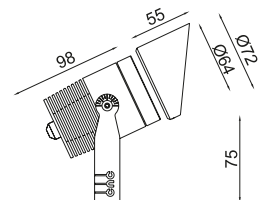

Dimension (mm):