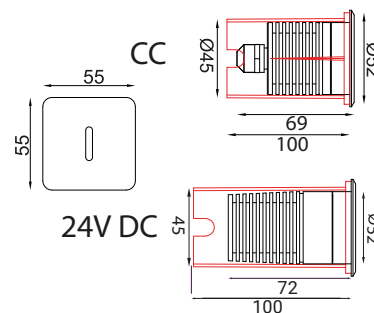

TERRA SL 55 S

Specification

- CODE - Terra SL 55-S
- WATTAGE - 1.5W / 2W
- LUMEN - 180lm / 240lm
- CRI - 80
- OPTICS - BL
- CCT - 2700/ 3000/ 4000K
- FINISH - Grey / Dark Black / Matt White / Corten / Dark Leaf Green
- SUPPLY - CC - 3V, 500mA / 700mA / CV - 24VDC
- ACCESSORIES - RH

Dimension (mm):