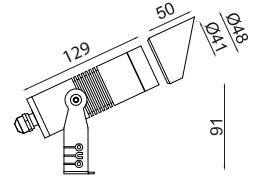

Dimension (mm):