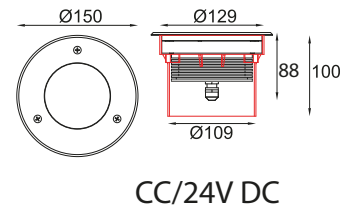

Accessories

RH
(Recessed Housing)

TERRA ING 150 ASY

Dimension (mm):

Specification

- CODE - Terra ING 150-ASY
- WATTAGE - 9W/12W
- LUMEN - 810lm/ 1080lm
- CRI - 80
- OPTICS - ASY/ 20x40°
- CCT - 2700/ 3000/ 4000K
- FINISH - Stainless Steel
- SUPPLY - CC - 18V, 500mA/ 700mA / CV - 24VDC
- ACCESSORIES - RH