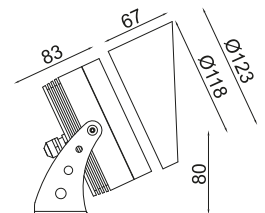

Dimension (mm):