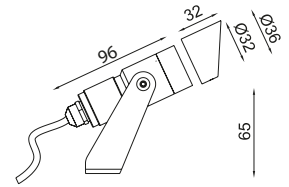

Dimension (mm):