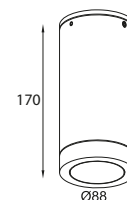

Specification

NAME	- BULLET CM 88-COB
WATTAGE	- 16W
LUMEN	- 1680lm
CRI	- 80
OPTICS	- 14° / 27° / 37°
CCT	- 2700/ 3000/ 4000K
FINISH	- Grey / Dark Black / Matt White / Corten / Dark Leaf Green
SUPPLY	- 230VAC
ACCESSORIES	- HL

Dimension :