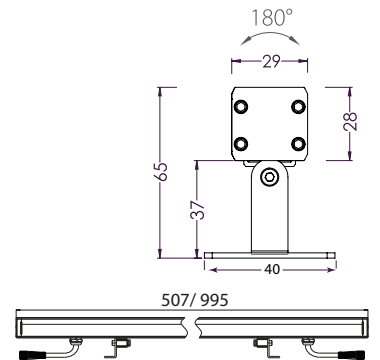

Specification

CODE	-	HERMIT LWW 2928
WATTAGE	-	18W/ Mtr
LUMEN	-	1640lm
CRI	-	80
OPTICS	-	20°/ 30°/ 45° / 20°x 45°
CCT	-	2700/ 3000/ 4000K
FINISH	-	Dark Grey/ Black/ White
SUPPLY	-	CV - 24VDC
ACCESSORIES	-	-

Dimension (mm):

*Lumen @ 2700k.