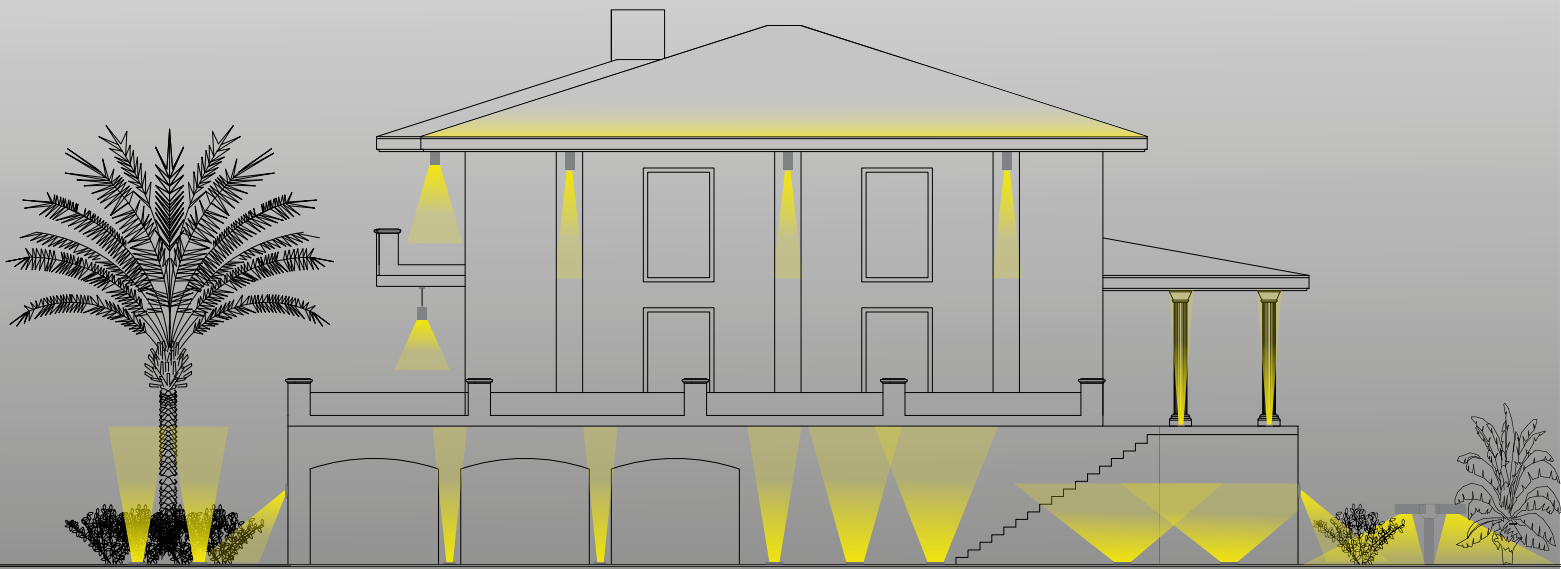

CNC

L I G H T I N G

BY
RKLITE
SINCE 1961

EXTERIOR CATALOG

**PROUDLY
MADE IN
BHARAT**

2024-25

Who We Are ?

Established in 1961 in Mumbai, India, Rajkamal Trading Corporation swiftly ascended as a premier manufacturer of diverse lighting fixtures, spanning chandeliers, table lamps, wall lamps, and custom fittings. Renowned for their exquisite design and enduring durability, these products garnered widespread acclaim through rigorous quality control and an in-house design studio. By 1971, the company initiated major exports, propelling growth across Asia and the Middle East. Notable clients such as the Taj Group, Oberoi Group, and Sheraton Hotels favor Rklite (Rajkamal Trading Corporation) for their lighting fixture needs, solidifying its industry standing.