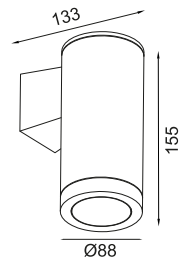

Specification

CODE	-	BULLET WM 88-COB
WATTAGE	-	16W
LUMEN	-	1680lm
CRI	-	80
OPTICS	-	14°/ 27°/ 37°
CCT	-	2700/ 3000/ 4000K
FINISH	-	Grey / Dark Black / Matt White / Corten / Dark Leaf Green
SUPPLY	-	230VAC
ACCESSORIES	-	HL

Dimension :