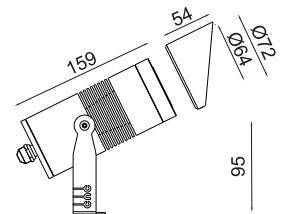

Specification

- CODE - Lugar SP 64-COB
- WATTAGE - 10W
- LUMEN - 1050lm
- CRI - 80
- OPTICS - 16°/ 27°/ 38°
- CCT - 2700/ 3000/ 4000K
- FINISH - Grey / Dark Black / Matt White / Corten / Dark Leaf Green
- SUPPLY - 230v AC/ CV - 24VDC
- ACCESSORIES - HL / CL / TB / SP

Dimension (mm):