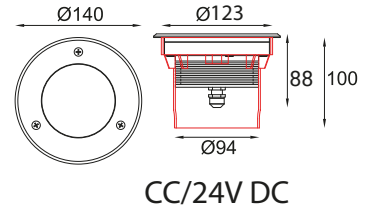

Asymmetric

CC/24V DC

Accessories

RH
(Recessed Housing)

TERRA ING 140 ASY

Dimension (mm):

Specification

- CODE - Terra ING 140-ASY
- WATTAGE - 6W / 8W
- LUMEN - 540lm / 720lm
- CRI - 80
- OPTICS - ASY/20x40°
- CCT - 2700/ 3000/ 4000K
- FINISH - Stainless Steel
- SUPPLY - CC - 12V, 500mA / 700mA / CV - 24VDC
- ACCESSORIES - RH