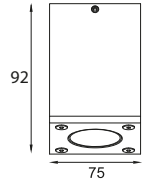

Specification

CODE	-	BOXY CM 75-D3
WATTAGE	-	7W
LUMEN	-	540lm
CRI	-	80
OPTICS	-	12°/ 18°/ 54°
CCT	-	2700/ 3000/ 4000K
FINISH	-	Grey / Dark Black / Matt White / Corten / Dark Leaf Green
SUPPLY	-	230VAC
ACCESSORIES	-	HL

Dimension :

Accessories

BULLET CM 61 D3