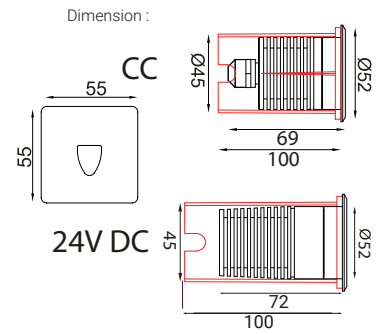

Dimension (mm):

Accessories

RH
(Recessed Housing)

TERRA SL 55 SMILEY

Specification

- CODE - Terra SL 55 Smiley
- WATTAGE - 1.5W / 2W
- LUMEN - 180lm / 240lm
- CRI - 80
- OPTICS - DF
- CCT - 2700/ 3000/ 4000K
- FINISH - Grey / Dark Black / Matt White / Corten / Dark Leaf Green
- SUPPLY - CC - 3V, 500mA / 700mA / CV - 24VDC
- ACCESSORIES - RH