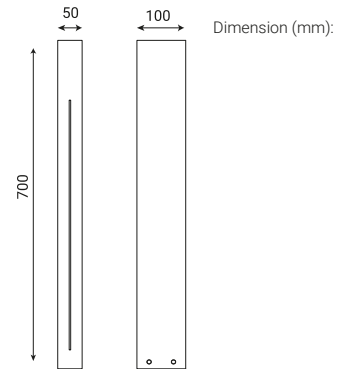

Accessories

ABK
(Anchor Bolt Kit)

*Also available in 400mm and 600mm heights.

PYXIS

PERSUS

NARROWLINE

Specification

- CODE - NARROWLINE
- WATTAGE - 6W
- LUMEN - 550lm
- CRI - 80
- OPTICS - BL
- CCT - 3000K
- FINISH - Grey / Dark Black / Matt White / Corten / Dark Leaf Green
- SUPPLY - 230VAC
- ACCESSORIES - ABK