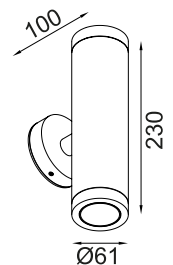

Dimension :

Accessories

HL
(Hexcell Louvre)

BULLET

BULLET WM 61D COB

Specification

CODE	-	BULLET WM 61D-COB
WATTAGE	-	8W
LUMEN	-	760lm
CRI	-	80
OPTICS	-	16° / 27° / 38°
CCT	-	2700 / 3000 / 4000K
FINISH	-	Grey / Dark Black / Matt White / Corten / Dark Leaf Green
SUPPLY	-	230VAC
ACCESSORIES	-	HL

Dimension :

Accessories

HL
(Hexcell Louvre)

BULLET WM 61UD D3

Specification

CODE	-	BULLET WM 61UD-D3
WATTAGE	-	14W (7W + 7W)
LUMEN	-	1230lm (630lm + 630lm)
CRI	-	80
OPTICS	-	12° / 18° / 54°
CCT	-	2700 / 3000 / 4000K
FINISH	-	Grey / Dark Black / Matt White / Corten / Dark Leaf Green
SUPPLY	-	230VAC
ACCESSORIES	-	HL

Dimension :

Accessories

HL
(Hexcell Louvre)

BULLET WM 88 HP

Specification

CODE	-	BULLET WM 88-HP
WATTAGE	-	16W
LUMEN	-	1760lm
CRI	-	80
OPTICS	-	12°/ 24°/ 40°/ 60°
CCT	-	2700/ 3000K
FINISH	-	Grey / Dark Black / Matt White / Corten / Dark Leaf Green
SUPPLY	-	230VAC
ACCESSORIES	-	HL