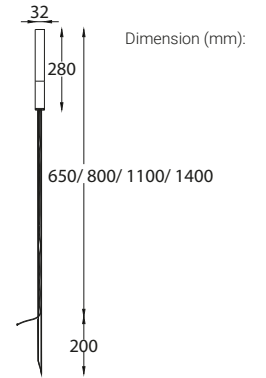

PINE

Specification

CODE	-	PINE
WATTAGE	-	1.5W
LUMEN	-	90lm
CRI	-	80
OPTICS	-	DF
CCT	-	3000/ 4000K
FINISH	-	Grey / Dark Black / Matt White / Corten / Dark Leaf Green
SUPPLY	-	230VAC
ACCESSORIES	-