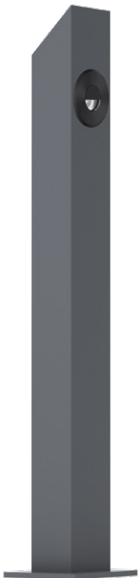

PERSEUS

Specification

- CODE - PERSEUS
- WATTAGE - 8W/ 12W/ 18W
- LUMEN - 770lm / 1150lm / 1710lm
- CRI - 80
- OPTICS - DF
- CCT - 3000/ 4000K
- FINISH - Grey / Dark Black / Matt White / Corten / Dark Leaf Green
- SUPPLY - 230VAC
- ACCESSORIES - ABK

Accessories

PYXIS

Specification

- CODE - PYXIS
- WATTAGE - 4W
- LUMEN - 400lm
- CRI - 80
- OPTICS - ASY
- CCT - 2700/ 3000K
- FINISH - Grey / Dark Black / Matt White / Corten / Dark Leaf Green
- SUPPLY - 230VAC
- ACCESSORIES - ABK

Accessories

*Also available in 400mm and 600mm heights.