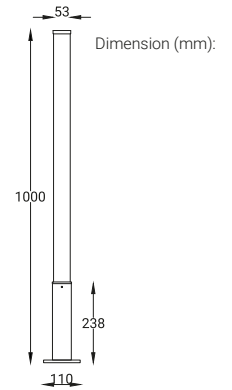

PILLAR

Specification

- CODE - PILLER
- WATTAGE - 12W
- LUMEN - 1150lm
- CRI - 80
- OPTICS - DF
- CCT - 3000/ 4000K
- FINISH - Grey / Dark Black / Matt White / Corten / Dark Leaf Green
- SUPPLY - 230VAC
- ACCESSORIES - ABK

Diffused

Accessories

MUSHO

Specification

- CODE - MUSHO
- WATTAGE - 8W / 12W / 18W
- LUMEN - 770lm / 1150lm / 1710lm
- CRI - 80
- OPTICS - DF
- CCT - 3000/ 4000K
- FINISH - Grey / Dark Black / Matt White / Corten / Dark Leaf Green
- SUPPLY - 230VAC
- ACCESSORIES - ABK

Diffused

Accessories

*Also available in 600mm and 900mm heights.