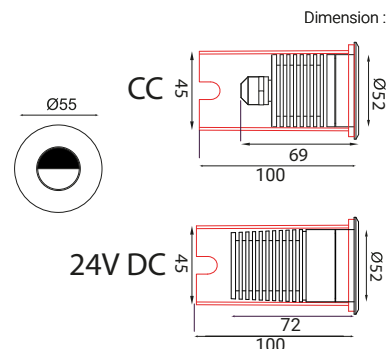

Accessories

RH
(Recessed Housing)

GC
(Glare Control Glass)

TERRA SL 55 GC

Specification

CODE	- Terra SL 55-GC
WATTAGE	- 1.5W / 2W
LUMEN	- 180lm / 240lm
CRI	- 80
OPTICS	- 12°/ 24°/ 40°/ 60°/ DF
CCT	- 2700/ 3000/ 4000K
FINISH	- Stainless Steel
SUPPLY	- CC - 3V, 500mA / 700mA / CV - 24VDC
ACCESSORIES	- RH