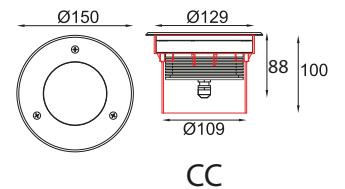

TERRA ING 150

Dimension (mm):