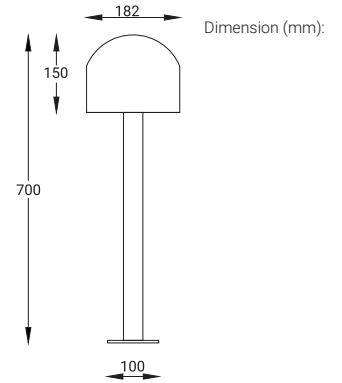

Diffused

Accessories

ABK
(Anchor Bolt Kit)

*Also available in 600mm and 900mm heights.

PERSEUS

Specification

- CODE - PERSEUS
- WATTAGE - 8W/ 12W/ 18W
- LUMEN - 770lm / 1150lm / 1710lm
- CRI - 80
- OPTICS - DF
- CCT - 3000/ 4000K
- FINISH - Grey / Dark Black / Matt White / Corten / Dark Leaf Green
- SUPPLY - 230VAC
- ACCESSORIES - ABK