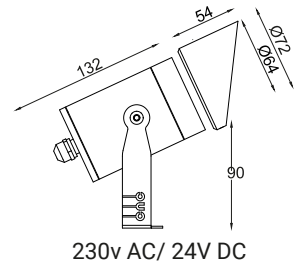

Specification

- CODE - SHADOW SP 61-COB
- WATTAGE - 8W
- LUMEN - 800lm
- CRI - 80
- OPTICS - 18°/ 27°/ 36°
- CCT - 2700/ 3000/ 4000K
- FINISH - Grey / Dark Black / Matt White / Corten / Dark Leaf Green
- SUPPLY - 230v AC/ CV - 24VDC
- ACCESSORIES - HL / CL / TB / SP

Dimension (mm):