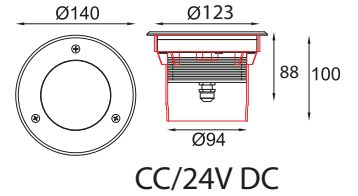

CC/24VDC

Accessories

TERRAINGROUNDS

TERRA ING 140

Dimension (mm):

Specification

- CODE - Terra ING 140
- WATTAGE - 12W
- LUMEN - 1080lm
- CRI - 80
- OPTICS - 12°/ 24°/ 40°/ 60°/ DF
- CCT - 2700/ 3000/ 4000K
- FINISH - Stainless Steel
- SUPPLY - CC - 18V, 700mA / CV - 24VDC
- ACCESSORIES - HL/ RH