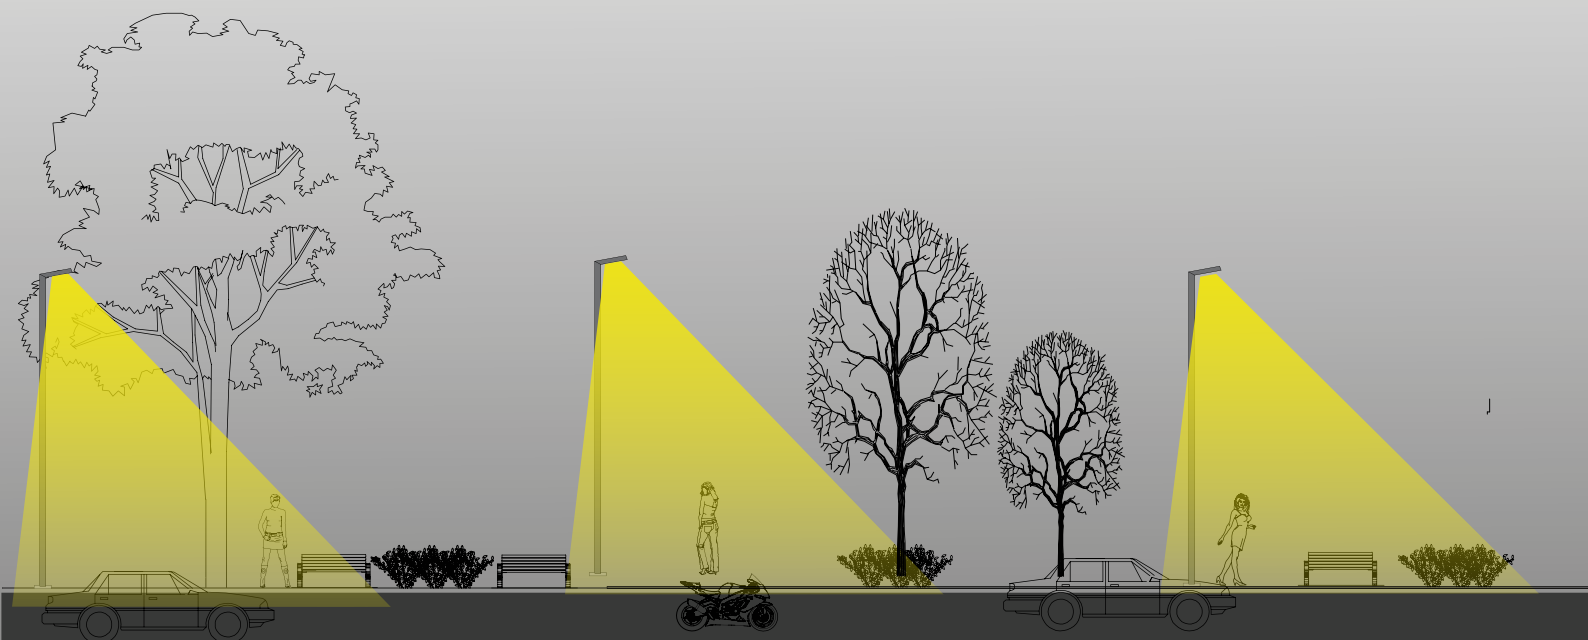

CNC

L I G H T I N G

BY
RKLITE
SINCE 1961

EXTERIOR CATALOG

**PROUDLY
MADE IN
BHARAT**

2024-25

Who We Are ?

Established in 1961 in Mumbai, India, Rajkamal Trading Corporation swiftly ascended as a premier manufacturer of diverse lighting fixtures, spanning chandeliers, table lamps, wall lamps, and custom fittings. Renowned for their exquisite design and enduring durability, these products garnered widespread acclaim through rigorous quality control and an in-house design studio. By 1971, the company initiated major exports, propelling growth across Asia and the Middle East. Notable clients such as the Taj Group, Oberoi Group, and Sheraton Hotels favor Rklite (Rajkamal Trading Corporation) for their lighting fixture needs, solidifying its industry standing.