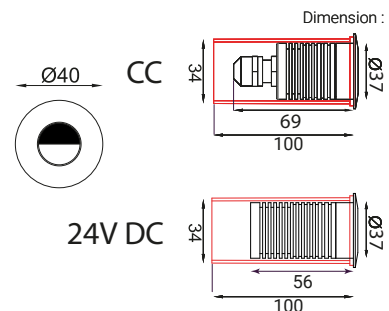

Finishes

-  Stainless Steel (SS)

TERRA SL 40 GC

Specification

CODE	- Terra SL 40-GC
WATTAGE	- 1W / 1.5W
LUMEN	- 120 lm / 180lm
CRI	- 80
OPTICS	- 12°/ 24°/ 40°/ 60°/ DF
CCT	- 2700/ 3000/ 4000K
FINISH	- Stainless Steel
SUPPLY	- CC - 3V, 350mA / 500mA / CV - 24VDC
ACCESSORIES	- RH