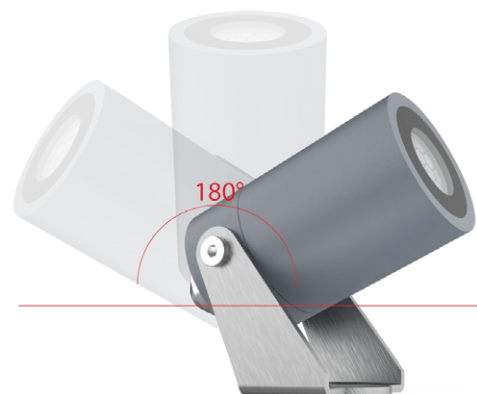

Dimension (mm):

24V DC

Accessories

HL
(Hexcell Louvre)

TB
(Tree Belt)

SP
(Spike)

NOVA SP 50 COB

Specification