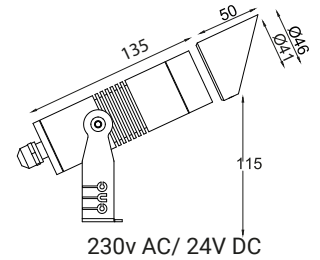

Dimension (mm):

Accessories

HL
(Hexcell Louvre)

CL
(Cowl)

TB
(Tree Belt)

SP
(Spike)

SHADOW SP 41 COB

Specification