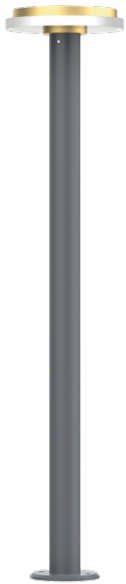

YODA

Specification

- CODE - YODA
- WATTAGE - 8W / 12W / 18W
- LUMEN - 770lm / 1150lm / 1710lm
- CRI - 80
- OPTICS - DF
- CCT - 3000/ 4000K
- FINISH - Grey / Dark Black / Matt White / Corten / Dark Leaf Green
- SUPPLY - 230VAC
- ACCESSORIES - ABK

Accessories

*Also available in 450mm, 600mm and 900mm heights.

AURIGA

Specification

- CODEWATTAGE - AURIGA
- LUMEN - 8W / 12W
- CRI - 770lm / 1150lm
- OPTICS - 80
- CCT - DF
- FINISH - 3000/ 4000K
- SUPPLY - Grey / Dark Black / Matt White / Corten / Dark Leaf Green
- ACCESSORIES - 230VAC
- ABK

Accessories

*Also available in 450mm, 700mm and 1000mm heights.