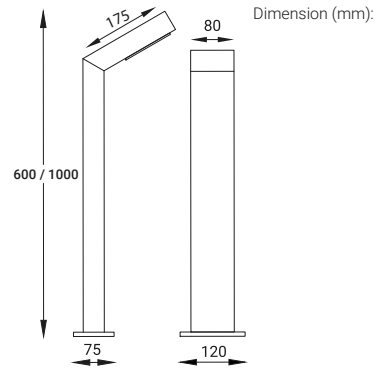

Accessories

ABK
(Anchor Bolt Kit)

*Also available in 600mm and 1000mm heights.

ANGLE

Specification

- CODE - ANGLE
- WATTAGE - 8W/ 10W
- LUMEN - 770lm/ 990lm
- CRI - 80
- OPTICS - T1 70°x160°, T2 115°x155°
- CCT - 3000/ 4000K
- FINISH - Grey / Dark Black / Matt White / Corten / Dark Leaf Green
- SUPPLY - 230VAC
- ACCESSORIES - ABK