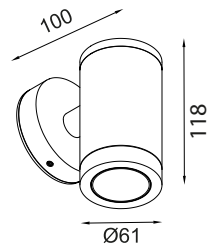

Specification

CODE	-	BULLET WM 61-D3
WATTAGE	-	7W
LUMEN	-	540lm
CRI	-	80
OPTICS	-	12° / 18° / 54°
CCT	-	2700/ 3000/ 4000K
FINISH	-	Grey / Dark Black / Matt White / Corten / Dark Leaf Green
SUPPLY	-	230VAC
ACCESSORIES	-	HL

Dimension :