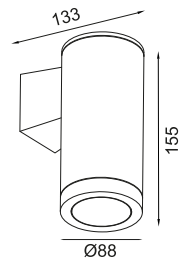

Dimension :

Accessories

HL
(Hexcell Louvre)

BULLET WM 61UD D3

Specification

CODE	-	BULLET WM 61UD-D3
WATTAGE	-	14W (7W + 7W)
LUMEN	-	1230lm (630lm + 630lm)
CRI	-	80
OPTICS	-	12° / 18° / 54°
CCT	-	2700 / 3000 / 4000K
FINISH	-	Grey / Dark Black / Matt White / Corten / Dark Leaf Green
SUPPLY	-	230VAC
ACCESSORIES	-	HL

Dimension :

Accessories

HL
(Hexcell Louvre)

BULLET WM 88 HP

Specification

CODE	-	BULLET WM 88-HP
WATTAGE	-	16W
LUMEN	-	1760lm
CRI	-	80
OPTICS	-	12°/ 24°/ 40°/ 60°
CCT	-	2700/ 3000K
FINISH	-	Grey / Dark Black / Matt White / Corten / Dark Leaf Green
SUPPLY	-	230VAC
ACCESSORIES	-	HL

Dimension :

Accessories

HL
(Hexcell Louvre)

BULLET WM 88 COB

Specification

CODE	-	BULLET WM 88-COB
WATTAGE	-	16W
LUMEN	-	1680lm
CRI	-	80
OPTICS	-	14°/ 27°/ 37°
CCT	-	2700/ 3000/ 4000K
FINISH	-	Grey / Dark Black / Matt White / Corten / Dark Leaf Green
SUPPLY	-	230VAC
ACCESSORIES	-	HL