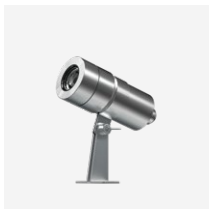

BOLLARDS

Page 74- 83

LINAER WALL WASHER

Page 84 - 87

AQUA

Page 88 - 89

AQUA 41