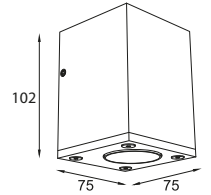

Specification

CODE	-	BOXY WM 75-ASY
WATTAGE	-	3W/ 5.5W
LUMEN	-	240lm/ 550lm
CRI	-	80
OPTICS	-	ASY
CCT	-	2700/ 3000K
FINISH	-	Grey / Dark Black / Matt White / Corten / Dark Leaf Green
SUPPLY	-	230VAC
ACCESSORIES	-	

Dimension :

Asymmetric