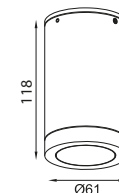

Specification

CODE	- BULLET CM 61D-COB
WATTAGE	- 8W
LUMEN	- 760lm
CRI	- 80
OPTICS	- 16° / 27° / 38°
CCT	- 2700/ 3000/ 4000K
FINISH	- Grey / Dark Black / Matt White / Corten / Dark Leaf Green
SUPPLY	- 230VAC
ACCESSORIES	- HL

Dimension :

Accessories

BULLET CM 88 COB