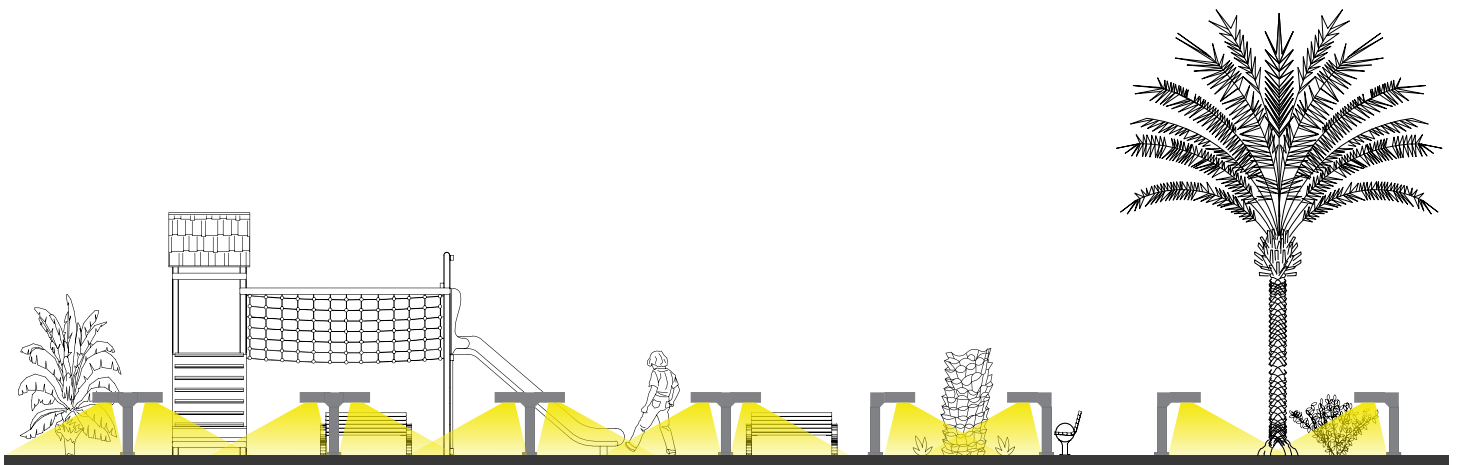

BOLLARDS

FEATURES

1. **Material:** Sturdy Construction With Die-cast Or Extruded Aluminum Housing And Gi-Pipes. Stainless Steel Screws And Silicone Gaskets For Durability And Corrosion Resistance.
2. **Finish:** Available In Multiple Finishes, Including Grey, Dark Black, Matt White, Corten, And Dark Leaf Green. Corrosion-resistant Double-layer Polyester Powder-coated Finish, With Thermal Shock Resistance.
3. **Installation:** Designed To Seamlessly Blend With Modern City Landscapes. Various Designs Available For Different Lighting Needs. Parameters Like Mounting Height, Spacing, Outreach, And Drag Coefficient Are Considered For Optimal Installation. Convenient Power Unit Built Into The Bollard For Easy Setup.
4. **Cable:** Operates In Temperatures From -20°C To +55°C. Outstanding Light Efficiency, Suitable For Both Historic And Modern Environments. Both The Appearance And Materials Are Designed For Long-lasting Performance.

Finishes