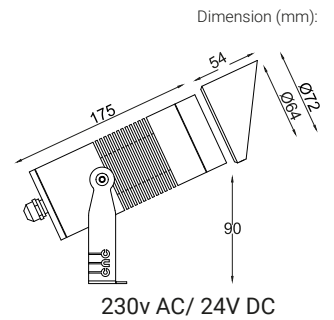

Dimension (mm):

Accessories

SHADOW SP 65 COB

Specification

- CODE - SHADOW SP 65-COB
- WATTAGE - 15W
- LUMEN - 1425lm
- CRI - 80
- OPTICS - 18°/ 24°/ 36°
- CCT - 2700/ 3000/ 4000K
- FINISH - Grey / Dark Black / Matt White / Corten / Dark Leaf Green
- SUPPLY - 230VAC
- ACCESSORIES - HL / CL / TB / SP