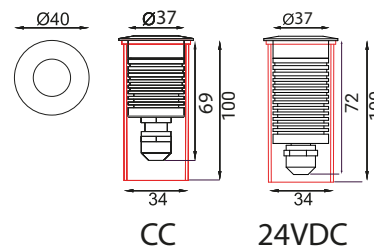

TERRA ING 40

Specification

CODE	- Terra ING 40
WATTAGE	- 1W / 1.5W
LUMEN	- 120lm / 180lm
CRI	- 80
OPTICS	- 12°/ 24°/ 40°/ 60°/ 20x40°/ DF
CCT	- 2700/ 3000/ 4000K
FINISH	- Stainless Steel
SUPPLY	- CC - 3V, 350mA/ 500mA/ CV - 24VDC
ACCESSORIES	- HL/ RH/GC

Dimension (mm):