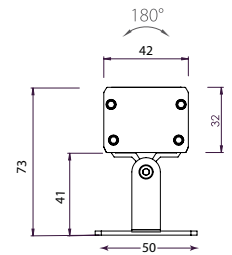

Dimension (mm):

*Lumen @ 2700k.

HERMIT LWW 42

Dimension (mm):

Specification

CODE	-	HERMIT LWW 4232
WATTAGE	-	18W/ 24W/ 36W
LUMEN	-	1890lm/ 2640lm/ 3960lm
CRI	-	80
OPTICS	-	8°/ 10°/ 15°/ 30°/ 45°/60° / 15°x 60°
CCT	-	2700/ 3000/ 4000K
FINISH	-	Dark Grey/ Black/ White
SUPPLY	-	CV - 24VDC
ACCESSORIES	-	-