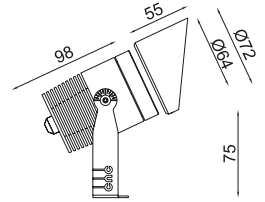

Dimension (mm):