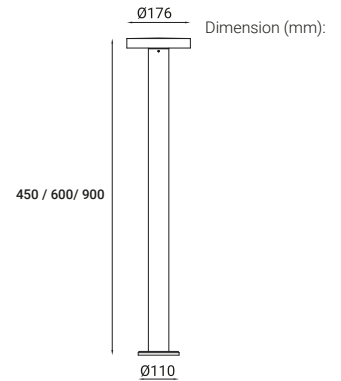

Accessories

*Also available in 600mm and 900mm heights.