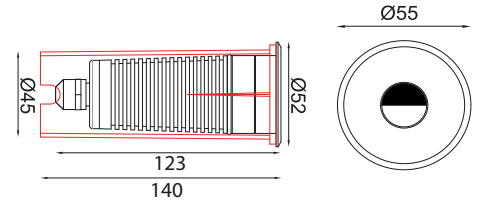

Specification

CODE	- Terra SL 55 INT-GC
WATTAGE	- 2W / 3W / 5.5W
LUMEN	- 300lm / 360lm / 550lm
CRI	- 80
OPTICS	- 12° / 24° / 40° / 60° / DF
CCT	- 2700 / 3000K
FINISH	- Stainless Steel
SUPPLY	- 230VAC
ACCESSORIES	- RH

Dimension :