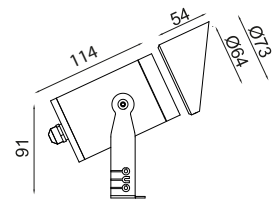

Dimension (mm):

230v AC/ 24V DC

Accessories

HL
(Hexcell Louvre)

CL
(Cow)

TB
(Tree Belt)

SP
(Spike)

LUGAR SP 64 D3