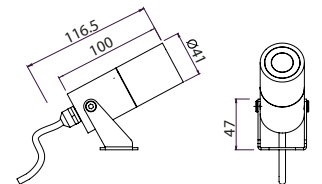

Specification

CODE	-	NOVA SP 41 HP/COB
WATTAGE	-	6W
LUMEN	-	480lm/ 600lm
CRI	-	80
OPTICS	-	19° / 24° / 36°
CCT	-	2700/ 3000/ 4000K
FINISH	-	Grey / Dark Black / Matt White / Corten / Dark Leaf Green
SUPPLY	-	CV - 24VDC
ACCESSORIES	-	HL / TB / SP

Dimension (mm):