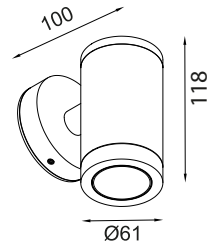

Specification

CODE	-	BULLET WM 61D-COB
WATTAGE	-	8W
LUMEN	-	760lm
CRI	-	80
OPTICS	-	16° / 27° / 38°
CCT	-	2700 / 3000 / 4000K
FINISH	-	Grey / Dark Black / Matt White / Corten / Dark Leaf Green
SUPPLY	-	230VAC
ACCESSORIES	-	HL

Dimension :

Accessories