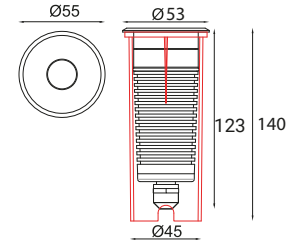

Dimension (mm):

Accessories

TERRA ING 55 INT

Dimension (mm):

Specification

- CODE - Terra ING 55 INT
- WATTAGE - 2.5W / 3W / 5.5W
- LUMEN - 300lm / 360lm / 550lm
- CRI - 80
- OPTICS - 12° / 24° / 40° / 60° / 20x40° / DF
- CCT - 2700 / 3000K
- FINISH - Stainless Steel
- SUPPLY - 230v AC
- ACCESSORIES - HL / RH / GC