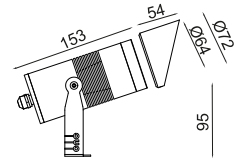

Dimension (mm):

230v AC/ 24V DC