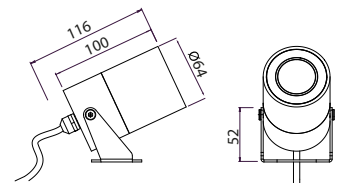

Specification

CODE	- NOVA SP 64 COB
WATTAGE	- 10W
LUMEN	- 1000lm
CRI	- 80
OPTICS	- 18°/ 24°/ 36°
CCT	- 2700/ 3000/ 4000K
FINISH	- Grey / Dark Black / Matt White / Corten / Dark Leaf Green
SUPPLY	- CV - 24VDC
ACCESSORIES	- HL / TB / SP

Dimension (mm):