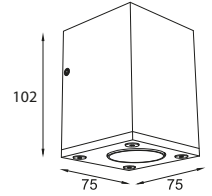

Specification

- CODE - BOXY WM 75-D3
- WATTAGE - 7W
- LUMEN - 540lm
- CRI - 80
- OPTICS - 12° / 18° / 54°
- CCT - 2700/ 3000/ 4000K
- FINISH - Grey / Dark Black / Matt White / Corten / Dark Leaf Green
- SUPPLY - 230VAC
- ACCESSORIES - HL

Dimension :

Accessories

HL
(Hexcell Louvre)