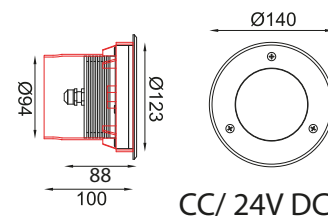

Specification

- CODE - Terra SL 140-ASY
- WATTAGE - 6W / 8W
- LUMEN - 540lm / 720lm
- CRI - 80
- OPTICS - ASY/ 20x40°
- CCT - 2700/ 3000/ 4000K
- FINISH - Stainless Steel
- SUPPLY - CC - 12V, 500mA / 700mA / CV - 24VDC
- ACCESSORIES - RH

Dimension :

Accessories