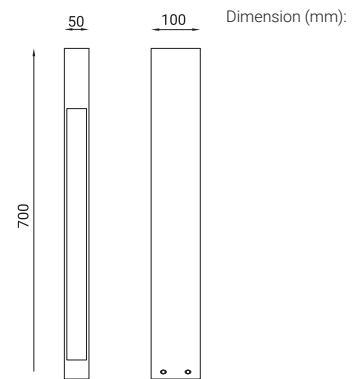

MONO

Specification

- CODE - MONO
- WATTAGE - 6W
- LUMEN - 550lm
- CRI - 80
- OPTICS - M
- CCT - 3000K
- FINISH - Grey / Dark Black / Matt White / Corten / Dark Leaf Green
- SUPPLY - 230VAC
- ACCESSORIES - ABK