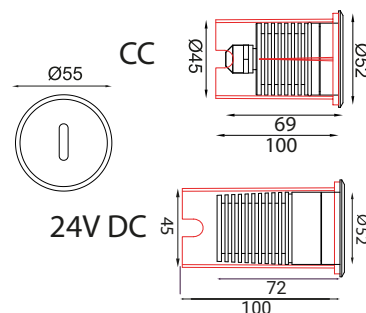

TERRA SL 55 R

Specification

- CODE - Terra SL 55-R
- WATTAGE - 1.5W / 2W
- LUMEN - 180lm / 240lm
- CRI - 80
- OPTICS - BL
- CCT - 2700/ 3000/ 4000K
- FINISH - Grey / Dark Black / Matt White / Corten / Dark Leaf Green
- SUPPLY - CC - 3V, 500mA / 700mA / CV - 24VDC
- ACCESSORIES - RH

Dimension(mm) :