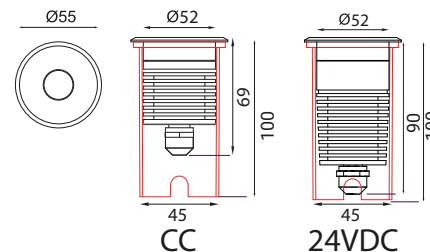

Dimension (mm):

Accessories

TERRA ING 55

Specification

CODE	- Terra ING 55
WATTAGE	- 1.5W / 2W
LUMEN	- 180lm / 240lm
CRI	- 80
OPTICS	- 12°/ 24°/ 40°/ 60°/ 20x40°/ DF
CCT	- 2700/ 3000/ 4000K
FINISH	- Stainless Steel
SUPPLY	- CC - 3V, 500mA / 700mA / CV - 24VDC
ACCESSORIES	- HL/ RH/GC

Dimension (mm):

Accessories

TERRA ING 55 INT

Dimension (mm):

Specification

- CODE - Terra ING 55 INT
- WATTAGE - 2.5W / 3W / 5.5W
- LUMEN - 300lm / 360lm / 550lm
- CRI - 80
- OPTICS - 12° / 24° / 40° / 60° / 20x40° / DF
- CCT - 2700 / 3000K
- FINISH - Stainless Steel
- SUPPLY - 230v AC
- ACCESSORIES - HL / RH / GC