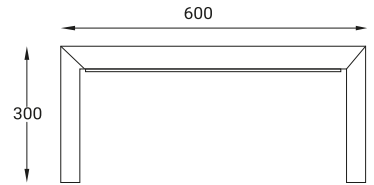

Specification

- CODE - PERCH
- WATTAGE - 12W
- LUMEN - 1152lm
- CRI - 80
- OPTICS - DF
- CCT - 3000/ 4000K
- FINISH - Grey / Dark Black / Matt White / Corten / Dark Leaf Green
- SUPPLY - 230VAC
- ACCESSORIES - ABK

Dimension (mm):