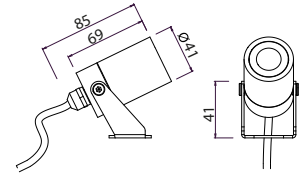

Dimension (mm):