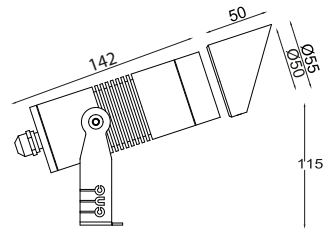

Specification

CODE	- SHADOW SP 50 COB
WATTAGE	- 8W
LUMEN	- 800lm
CRI	- 80
OPTICS	- 19° / 24° / 37°
CCT	- 2700/ 3000/ 4000K
FINISH	- Grey / Dark Black / Matt White / Corten / Dark Leaf Green
SUPPLY	- 230v AC/ CV - 24VDC
ACCESSORIES	- HL / CL / TB / SP

Dimension (mm):

230v AC/ 24V DC

Accessories