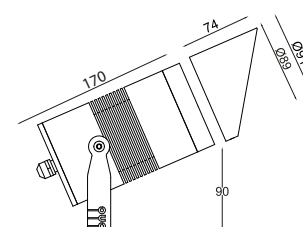

Specification

- CODE - SHADOW SP 88-COB
- WATTAGE - 18W
- LUMEN - 1890lm
- CRI - 80
- OPTICS - 14° / 27° / 37°
- CCT - 2700 / 3000 / 4000K
- FINISH - Grey / Dark Black / Matt White / Corten / Dark Leaf Green
- SUPPLY - 230VAC
- ACCESSORIES - HL / CL / TB / SP

Dimension (mm):