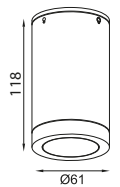

Specification

CODE	-	BULLET CM 61-D3
WATTAGE	-	7W
LUMEN	-	540lm
CRI	-	80
OPTICS	-	12°/ 18°/ 54°
CCT	-	2700/ 3000/ 4000K
FINISH	-	Grey / Dark Black / Matt White / Corten / Dark Leaf Green
SUPPLY	-	230VAC
ACCESSORIES	-	HL

Dimension :