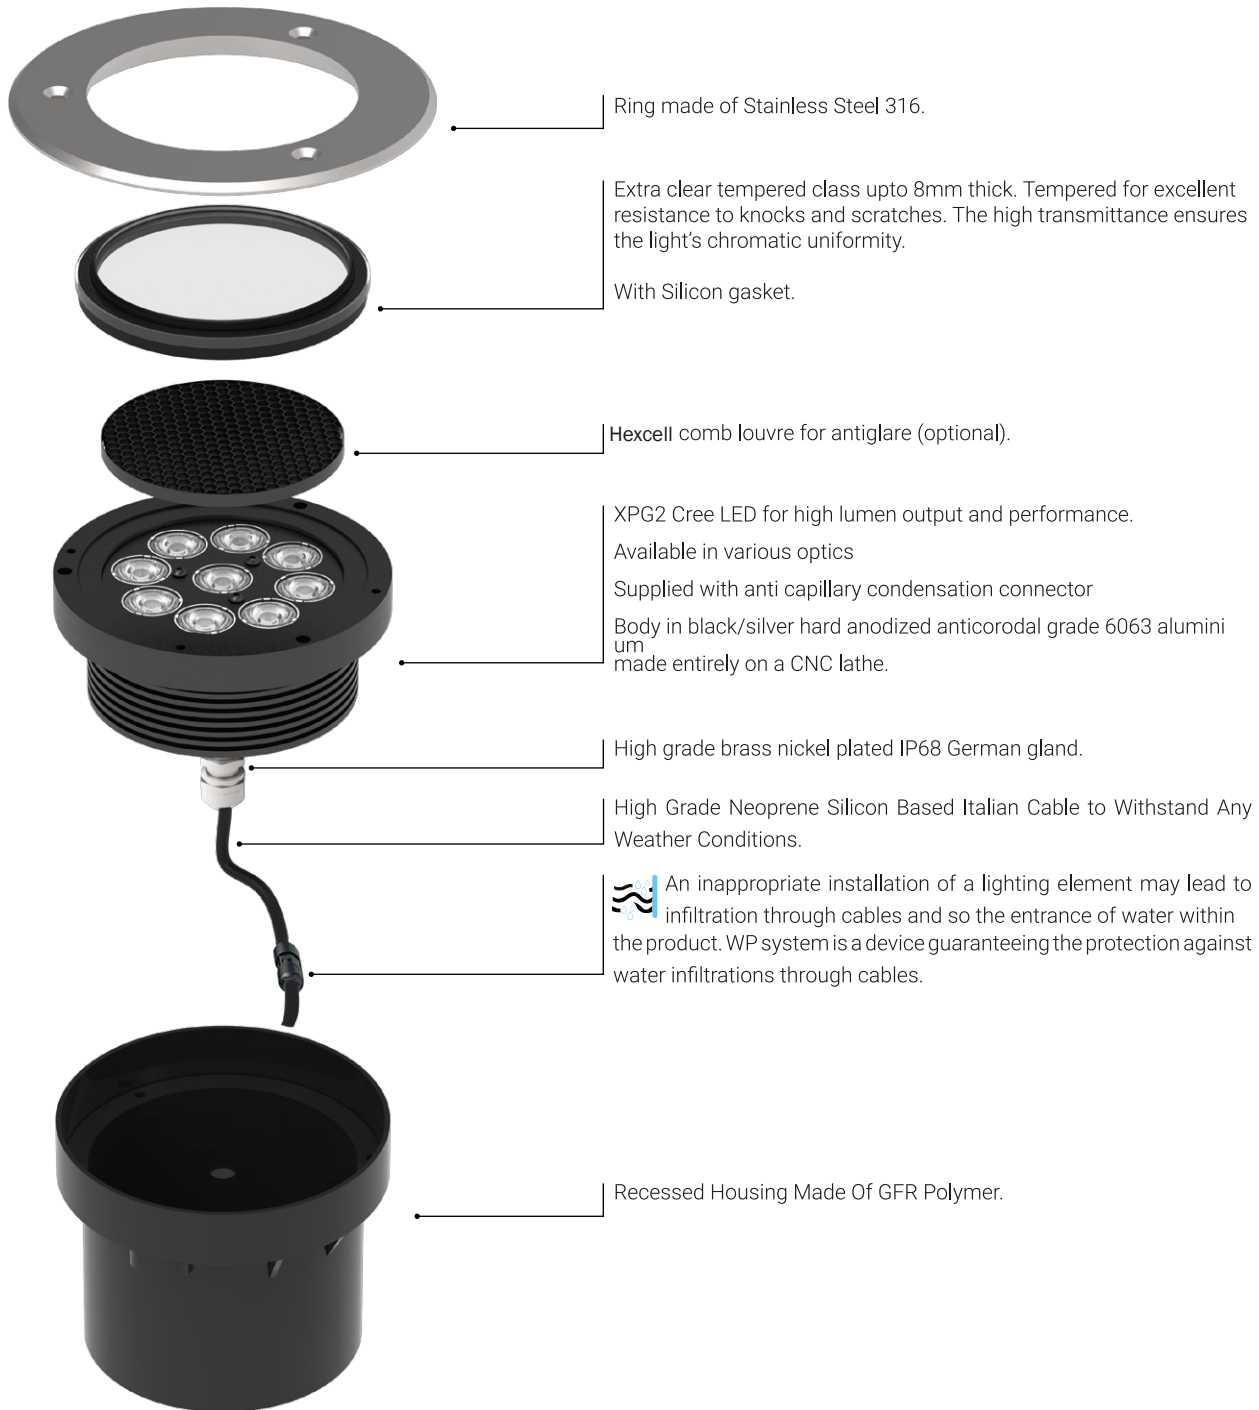

Recessed IP67 inground uplighter available in various optics from narrow to wide flood ideal for lighting up application like sidewalks, columns, gardens, pathways, etc.

• Protection against water
• Infiltrations through cables.

Dimension (mm):

Dimension (mm):