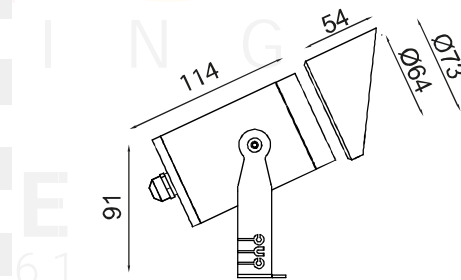

# LUGAR SP 61 COB

## Features

- Solid Aluminium Body.
- Extra Safety Impact Resistant, Toughened Glass.
- High-Efficiency Optical System
- Extra Clear Glass To Increase Efficiency Of The Fixture.
- High Grade Silicon Gasket- Heat & Cold Resistant.
- High Grade Brass Nickel Plated German Gland.
- High Grade Neoprene Silicon Based Italian Cable To Withstand Any Weather Conditions.
- Recessed Spike Made Of GFR Polymer.
- "Coro Safe" High Grade Anodizing.
- "Duracoat" Double Layer Body Coating To With Stand Corrosion.
- "Weather protect" Outdoor Rated Powder Coating.
- "Capillary Protect System" Anti-Capillary System To Protect Any Water Ingress From Cable Joints.
- 1000mm All Weather Neoprene Silicon Power Cable Included

## Technical Data

Application Category	Projectors
Wattage	8W
Source Lumen	760lm
Ingress Protection	IP66
Material	Aluminium Extrusion And Solid Aluminium Parts
Coatings	"Duracoat" Double Layer Body Coating To WithStand Corrosion.
Light Source	High Power Led
Life Span	50000 hrs*
Screws	Stainless Steel
Power Supply	230V AC / CV - 24V DC
Gasket	High-Grade Silicon Gasket Heat and Cold Resistant
Glass	High Transmission Tempered Glass
Cable Gland	German Gland
Power Cable	Cable Not Included
Dimension	Width : 114mm, Height : 91mm, Dia : 64mm
Gross Weight	-