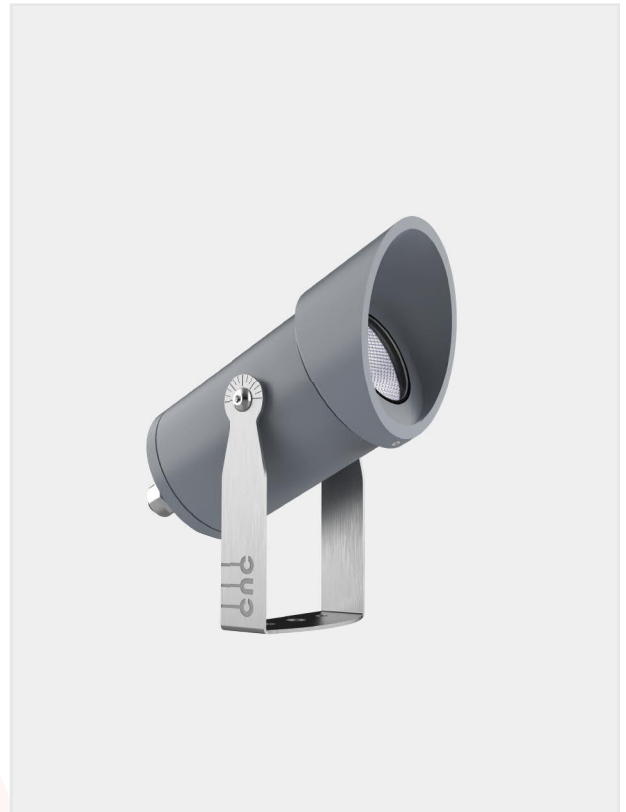

# LUGAR SP 61 COB

## Features

- Solid Aluminium Body.
- Extra Safety Impact Resistant, Toughened Glass.
- High-Efficiency Optical System
- Extra Clear Glass To Increase Efficiency Of The Fixture.
- High Grade Silicon Gasket- Heat & Cold Resistant.
- High Grade Brass Nickel Plated German Gland.
- High Grade Neoprene Silicon Based Italian Cable To Withstand Any Weather Conditions.
- Recessed Spike Made Of GFR Polymer.
- "Coro Safe" High Grade Anodizing.
- "Duracoat" Double Layer Body Coating To With Stand Corrosion.
- "Weather protect" Outdoor Rated Powder Coating.
- "Capillary Protect System" Anti-Capillary System To Protect Any Water Ingress From Cable Joints.
- 1000mm All Weather Neoprene Silicon Power Cable Included

## Technical Data

Application Category	Projectors
Wattage	8W
Source Lumen	760lm
Ingress Protection	IP66
Material	Aluminium Extrusion And Solid Aluminium Parts
Coatings	"Duracoat" Double Layer Body Coating To WithStand Corrosion.
Light Source	High Power Led
Life Span	50000 hrs*
Screws	Stainless Steel
Power Supply	230V AC / CV - 24V DC
Gasket	High-Grade Silicon Gasket Heat and Cold Resistant
Glass	High Transmission Tempered Glass
Cable Gland	German Gland
Power Cable	Cable Not Included
Dimension	Width : 114mm, Height : 91mm, Dia : 64mm
Gross Weight	-

230v AC/ 24V DC

FAMILY	TYPE	CODE	WATTAGE (LUMEN)	CRI	OPTICS	CCT	FINISH	SUPPLY	ACCESSORIES
LUGAR	SP	61-COB	8- 8W (760lm)	80 - 80 CRI	SP - 16° M - 27° W - 38°	27 - 2700K 30 - 3000K 40 - 4000K	G - Grey DB - Dark Black MW - Matt White C - Corten DLG - Dark leaf Green	230 - 230V AC CV - 24V DC	HL CL TB SP