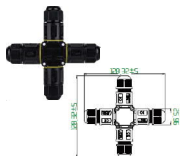

LUGAR SP 61 COB

Accessories

HL
(Hexcell Louvre)
Optional accessory that integrates to reduce glare.

CL
(Cowl)
Optional accessory

TB
(Tree Belt)
Optional accessory

SP
(Spike)
Optional accessory

Optional Accessories

Finish