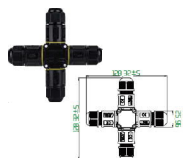

Technical Data

Application Category	Bollard
Wattage	1.5W
Source Lumen	90lm
Ingress Protection	IP65
Material	Aluminium Extrusion And Solid Aluminium Parts
Coatings	"Weather Protect" High Grade Pure Polyester Outdoor Powder Coating
Light Source	High Power Led
Life Span	50000 hrs*
Screws	Stainless Steel
Power Supply	230V AC
Gasket	High Grade Long Lasting Silicon Gasket.
Glass	High Grade PMMA Diffuser.
Cable Gland	-
Power Cable	Cable Not Included
Dimension	Width - 120 mm, Height - 650mm/800mm/1100mm/ 1400mm
Gross Weight	-

Code Example :- PINE-BO-65-1.5-80-DF-30-G-230-ABK

PINE

Accessories

Optional Accessories

IP Connectors
Straight Connector
IP Rating - IP68

IP Connectors
T Connector
IP Rating - IP68

IP Connectors
4 Way Connector
IP Rating - IP68