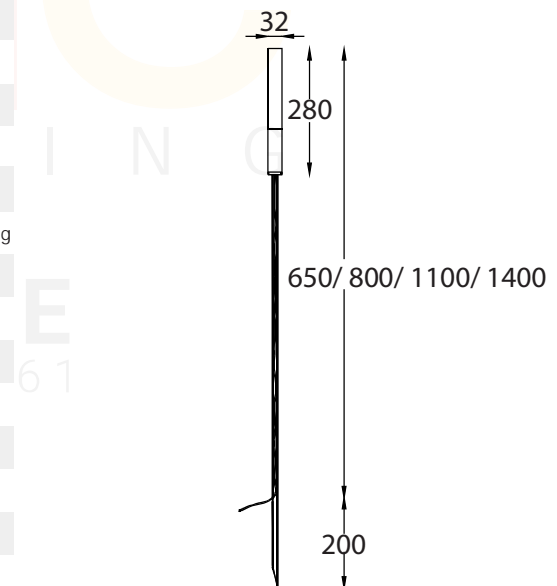

PINE

Features

- Bollards Designs That Blends With The Modern City Landscapes To Provide A More Homogeneous And Distinguished Look
- Designs That Affects The Lighting Output, And There Are Other Parameters Like Mounting Height, Spacing, Outreach
- High-Efficiency Led Technology Provides Maximum Flexibility For Applications Such As Gardens, Landscape, Pathways or Walkways.
- Corrosion Resistant Double Layer Polyester Powder Coated Paint Finish Die Cast/ Extruded Aluminium Housing/Gi Pipes
- Stainless Steel Screws And Silicone Gaskets. The power Unit Is Built In
- Thermal-Shock Resistant Tempered Glass. .
- Operating Temperature: -20°C ~ +55°C
- Outstanding Light Efficiency And Integrates Itself Through The Reduced Design Into Historic And Modern Surroundings.
- Both Its Appearance And The Materials Used In Its Manufacture Are Intended To Last.

Technical Data

Application Category	Bollard
Wattage	1.5W
Source Lumen	90lm
Ingress Protection	IP65
Material	Aluminium Extrusion And Solid Aluminium Parts
Coatings	"Weather Protect" High Grade Pure Polyester Outdoor Powder Coating
Light Source	High Power Led
Life Span	50000 hrs*
Screws	Stainless Steel
Power Supply	230V AC
Gasket	High Grade Long Lasting Silicon Gasket.
Glass	High Grade PMMA Diffuser.
Cable Gland	-
Power Cable	Cable Not Included
Dimension	Width - 120 mm, Height - 650mm/800mm/1100mm/ 1400mm
Gross Weight	-

Code Example :- PINE-BO-65-1.5-80-DF-30-G-230-ABK

PINE

Accessories

Optional Accessories

IP Connectors
Straight Connector
IP Rating - IP68

IP Connectors
T Connector
IP Rating - IP68

IP Connectors
4 Way Connector
IP Rating - IP68