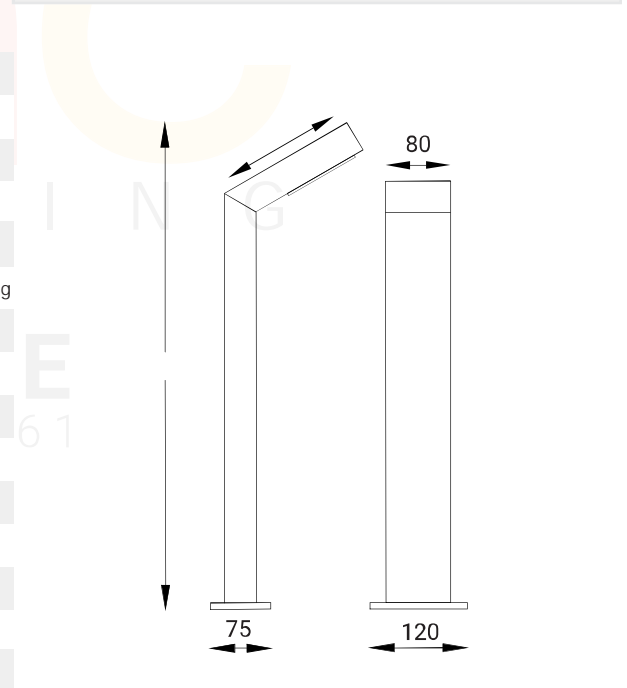

SETTE

Features

- Bollards Designs That Blends With The Modern City Landscapes To Provide A More Homogeneous And Distinguished Look
- Designs That Affects The Lighting Output, And There Are Other Parameters Like Mounting Height, Spacing, Outreach
600 / 1000
- High-Efficiency Led Technology Provides Maximum Flexibility For Applications Such As Gardens, Landscape, Pathways or Walkways.
- Corrosion Resistant Double Layer Polyester Powder Coated Paint Finish Die Cast/ Extruded Aluminium Housing/Gi Pipes
- Stainless Steel Screws And Silicone Gaskets. The power Unit Is Built In
- Thermal-Shock Resistant Tempered Glass. .
- Operating Temperature: -20°C ~ +55°C
- Outstanding Light Efficiency And Integrates Itself Through The Reduced Design Into Historic And Modern Surroundings.
- Both Its Appearance And The Materials Used In Its Manufacture Are Intended To Last.

Technical Data

Application Category	Bollard
Wattage	8W/10W
Source Lumen	770lm/ 990lm
Ingress Protection	IP65
Material	Aluminium Extrusion And Solid Aluminium Parts
Coatings	"Weather Protect" High Grade Pure Polyester Outdoor Powder Coating
Light Source	High Power Led
Life Span	50000 hrs*
Screws	Stainless Steel
Power Supply	230V AC
Gasket	High Grade Long Lasting Silicon Gasket.
Glass	High Grade PMMA Clear Diffuser.
Cable Gland	-
Power Cable	Cable Not Included
Dimension	Width - 175mm, Height - 600/ 1000mm
Gross Weight	-

FAMILY	TYPE	CODE	WATTAGE (LUMEN)	CRI	OPTICS	CC	FINISH	SUPPLY	ACCESSORIES
SETTE	BO	60 - 600 100 - 1000	8 - 8W (770lm) 10 - 10W (990lm)	80 - 80 CRI	T1 - 70° x160° (Asymmetric) T2 - 115°x155° (Forward Throw)	30 - 3000K 40 - 4000K	G - Grey DB - Dark Black MW - Matt White C - Corten DLG - Dark leaf Green	230 - 230V AC	ABK