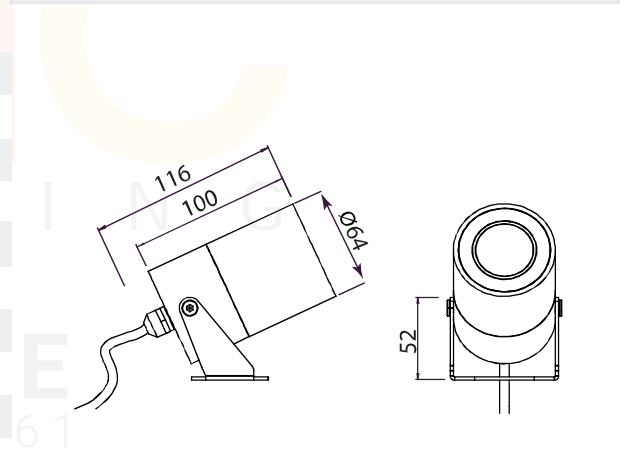

## Technical Data

Application Category	Projectors
Wattage	10W
Source Lumen	1000lm
Ingress Protection	IP66
Material	Aluminium Extrusion And Solid Aluminium Parts
Coatings	"Duracoat" Double Layer Body Coating To WithStand Corrosion.
Light Source	1 x High Power Led
Life Span	50000 hrs*
Screws	Stainless Steel
Power Supply	CV - 24V DC
Gasket	High-Grade Silicon Gasket Heat and Cold Resistant
Glass	High Transmission Tempered Glass
Cable Gland	German Gland
Power Cable	Cable Not Included
Dimension	Width : 116mm, Height : 52mm, Dia : 64mm
Gross Weight	-

## Driver Options

Brand - Meanwell  
Code - LPV-20-24  
Type - Constant Voltage  
Watt - 20W  
IP Rating - IP67  
No Of Fixtures - 1  
Dimension:118\*35\*26mm (L\*W\*H)

Brand - Meanwell  
Code - LPV-60-24  
Type - Constant Voltage  
Watt - 60W  
IP Rating - IP67  
No Of Fixtures - Min 1, Max 5  
Dimension:162.5\*42.5\*32mm (L\*W\*H)