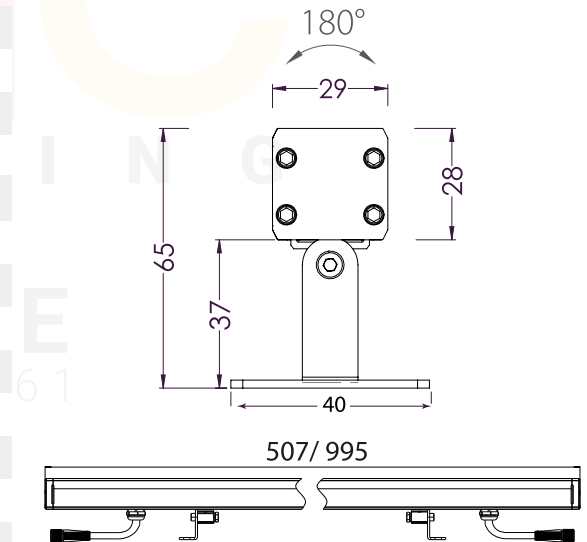

## Features

- Solid Aluminum body.
- Coro Safe High-Grade Anodizing.
- Extreme optical design, showing perfect light effect.
- Available in medium, wide and Elliptical beam.
- 2 different sizes: 995mm/507mm
- 50,000-hour lifespan for LED.
- Ultra bright wallwashing, thin and light Design for easy installation.

## Technical Data

<b>Application Category</b>	Linear Wallwasher
<b>Wattage</b>	18W/Mtr
<b>Source Lumen</b>	1640lm
<b>Ingress Protection</b>	IP66
<b>Material</b>	Solid Aluminium Body.
<b>Coatings</b>	Coro Safe High-Grade Anodizing
<b>Light Source</b>	High Power Led
<b>Life Span</b>	50000 hrs*
<b>Screws</b>	Stainless Steel
<b>Power Supply</b>	230V AC
<b>Gasket</b>	High Grade Long Lasting Silicon Gasket.
<b>Glass</b>	Tempered Safety Glass Cover
<b>Cable Gland</b>	-
<b>Power Cable</b>	300 mm long cable
<b>Dimension</b>	Length : 995/ 507mm, Width: 29mm, Height : 28mm
<b>Gross Weight</b>	-

Code Example :- BOXY-WM-39-UD-5-80-M-30-G-230-HL